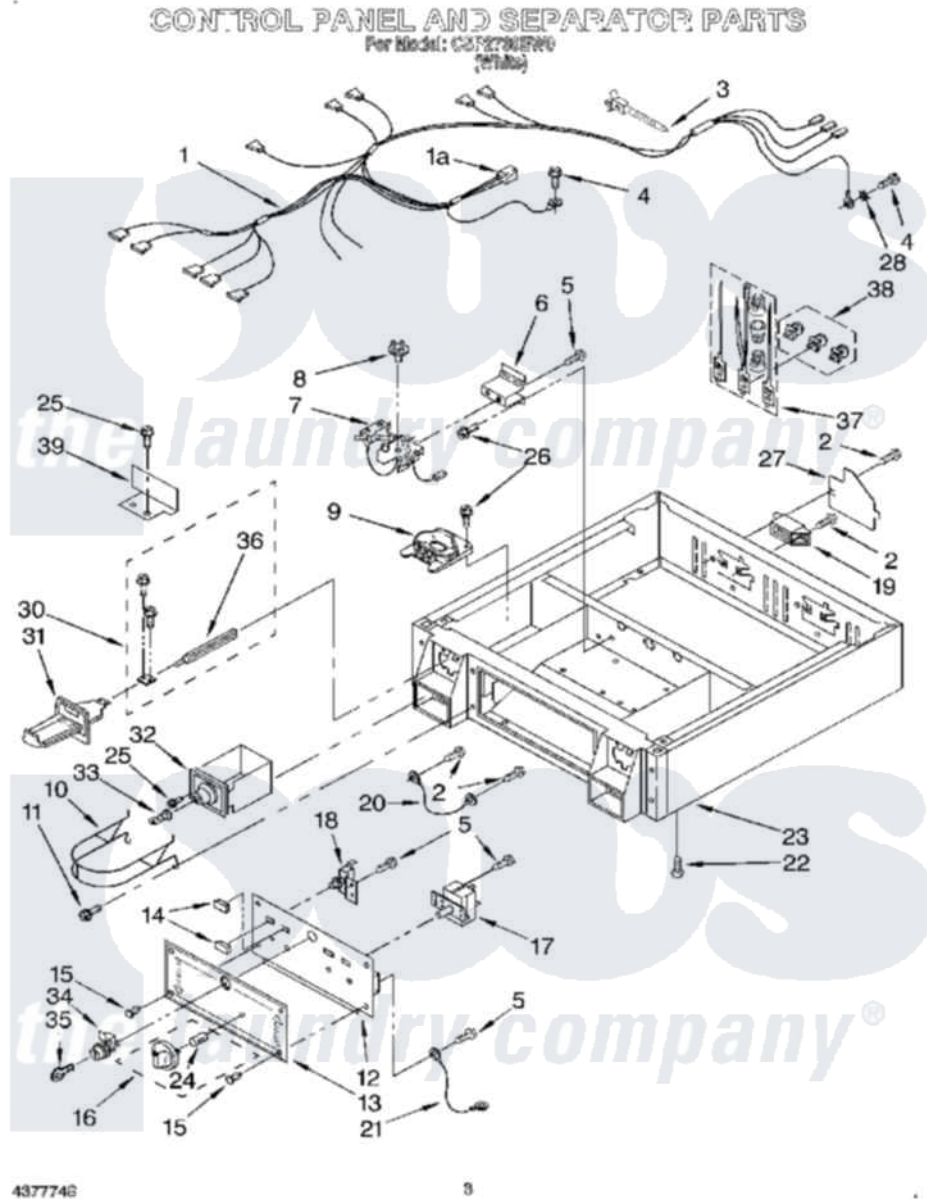

# Whirlpool CSP2760EW0 02 - CONTROL PANEL AND SEPARATOR

Whirlpool [Commercial Whirlpool CSP2760EW0 Dryer Parts](#) Parts Diagram 02 - CONTROL PANEL AND SEPARATOR  
Click on the part number to view part

Item	Original Part Number	Replaced By	Status	Part Description
1	<a href="#">3406275</a>			Harness, Wire
"	<a href="#">692998</a>			Receptacle
2	<a href="#">3400000</a>			Screw, 10-24 X 3/8
3	<a href="#">3391018</a>			Tie Cable
4	697776	<a href="#">4331106</a>		Screw, No.10-32 X 7/16
5	98139	<a href="#">303776</a>		Screw
6	<a href="#">3390115</a>			Bracket, Timer
7	3389668	<a href="#">279737</a>		Timer
8	<a href="#">3387974</a>			Timing Cam
"	<a href="#">343777</a>			Timing Cam
9	<a href="#">3389224</a>			Funnel, Coin
10	<a href="#">3389232</a>			Protector, Slide
11	342043	<a href="#">486146</a>		Screw
12	3391955		Not Available	Panel, Control
13	3406132		Not Available	Insert, Decorative
14	<a href="#">3349305</a>			Lens, Light

15	<a href="#">354239</a>		Rivet
16	<a href="#">3949703</a>		Knob
17	<a href="#">3387810</a>		Switch, Cycle
18	<a href="#">3388231</a>		Switch, Push- To-Start
19	<a href="#">3397659</a>		Block, Terminal
20	3390895	<a href="#">3393463</a>	Strut
21	340025	<a href="#">687133</a>	Wire
22	<a href="#">3400500</a>		Bolt, 3405245 5/16-18 X 3/4
23	3402754	<a href="#">3978853</a>	Collar
24	<a href="#">688805</a>		Clip, Spring Knob
25	96435	<a href="#">356418</a>	Screw
26	98437	<a href="#">595095</a>	Screw, 10-32 X 3/8
27	<a href="#">3396795</a>		Cover, Terminal Block
28	<a href="#">3390443</a>		Retainer, Terminal
30	<a href="#">W10128688</a>		Harness, Wiring
31			Not Available
32			Not Available
33	2170653	<a href="#">2151749</a>	Crisper Cover
34	BLANK		Not Available
			Security Lock & Cam Assembly
35	BLANK		Not Available
			Key, Service Door
36	DA71-00068A		Not Available
			STOPPER-DO
37	<a href="#">279318</a>		Terminal Tinned And Brass Panel
38	<a href="#">279393</a>		Terminal Block Screw Kit
39	<a href="#">3390424</a>		Extension, Slide