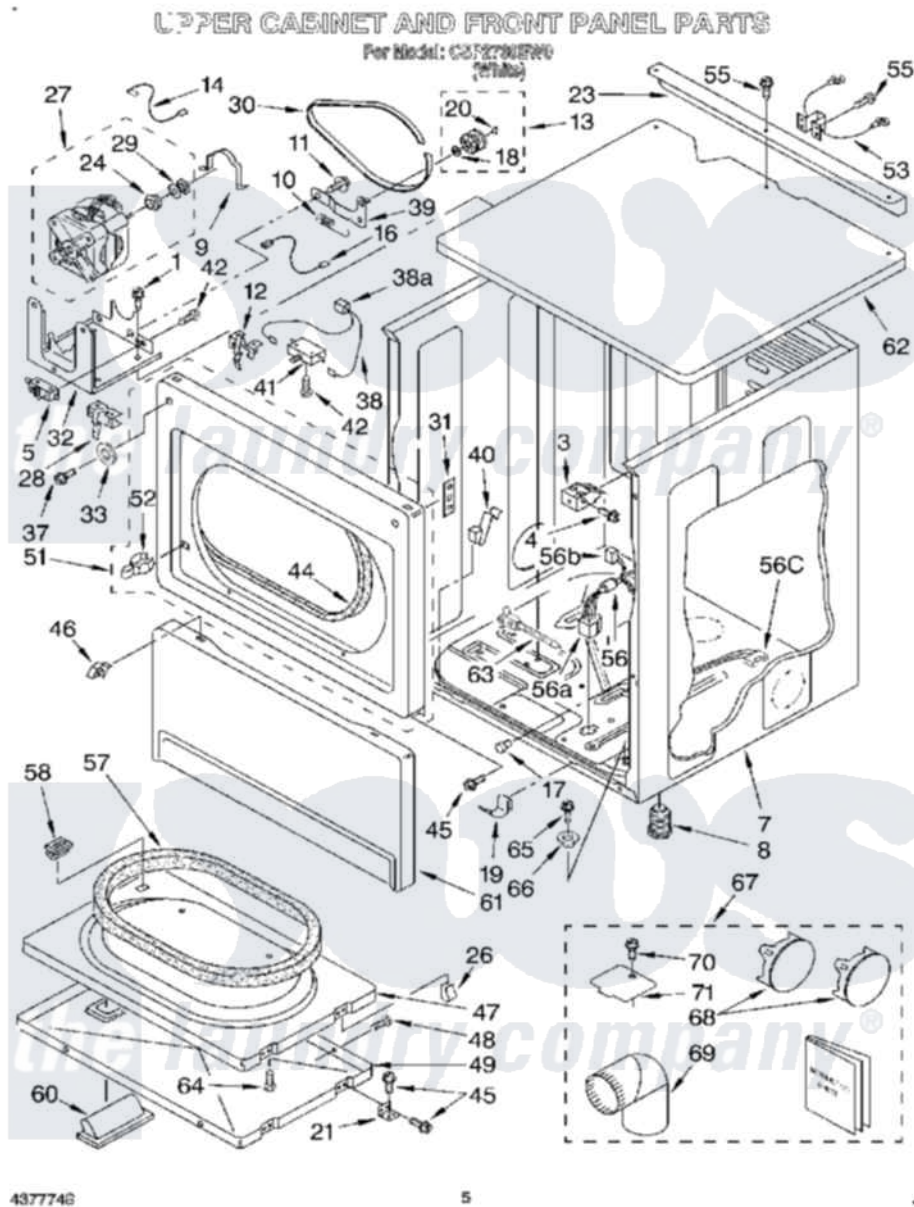

Whirlpool CSP2760EW0 03 - UPPER CABINET AND FRONT PANEL

4377748

5

Whirlpool Commercial Whirlpool CSP2760EW0 Dryer Parts Parts Diagram 03 - UPPER CABINET AND FRONT PANEL
Click on the part number to view part

Item	Original Part Number	Replaced By	Status	Part Description
1	3390663	681414		Screw, 10AB X 1/2
NI	3390646	W10139210		Screw, 8-18 X 5/16
3	3391846			Clip, Front Panel
4	342055	488627		Screw
5	3394881	279782		Switch-Lid
7	3402264	280051		Cabinet
8	689172			Foot, Dryer
9	660658			Clamp, Motor Mounting 343481 685441
10	3387374			Spring, Idler
11	3389420			Retainer-Idler 1/4-20 X 1/16
12	691581			Lever, Door Switch
13	3388672	279640		Pulley-Idr
14	3398948			Wire, Jumper
16	3394881	279782		Switch-Lid
17	693152			Bumper, Console
18	233520			Washer, Thrust