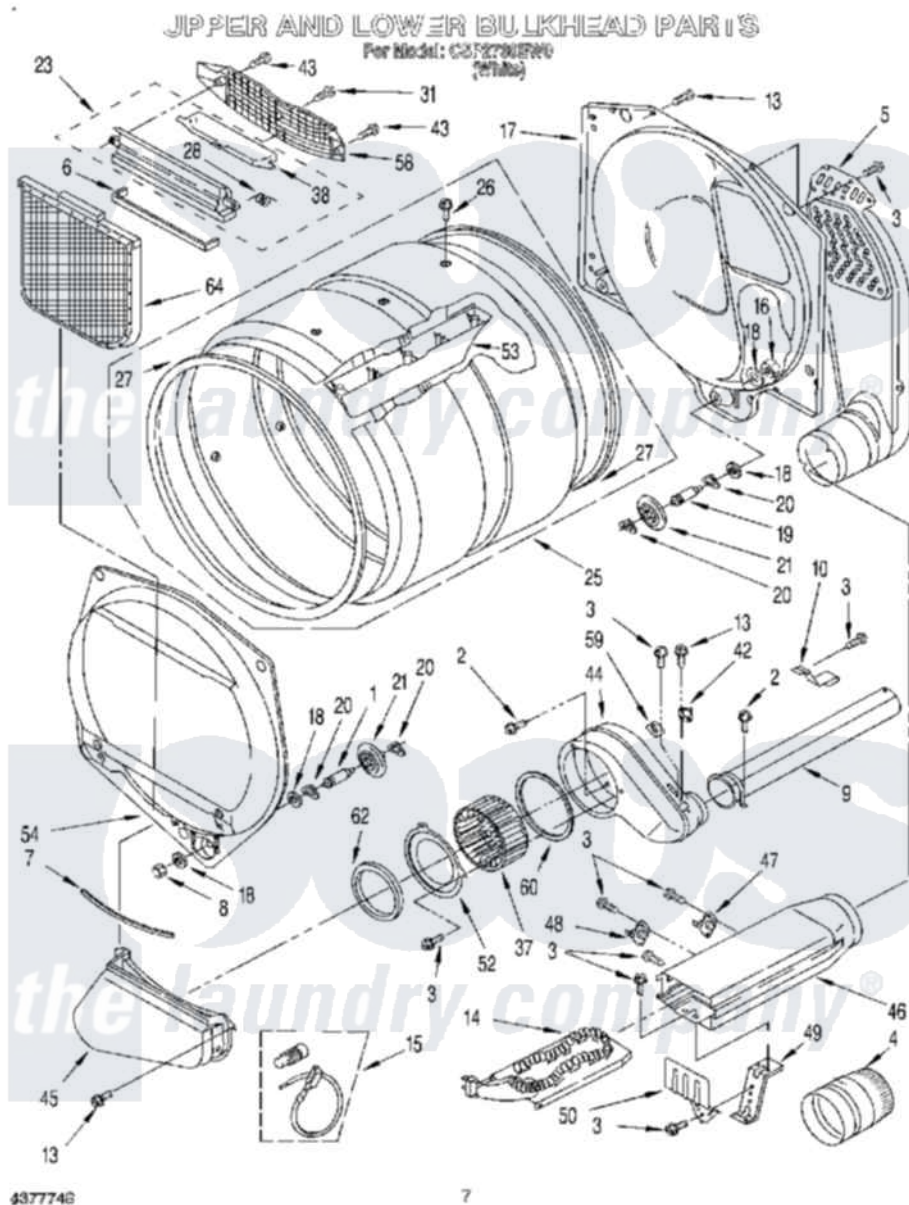

Whirlpool CSP2760EW0 04 - UPPER AND LOWER BULKHEAD, LIT/OPTIONAL

Whirlpool [Commercial Whirlpool CSP2760EW0 Dryer Parts](#) Parts Diagram 04 - UPPER AND LOWER BULKHEAD, LIT/OPTIONAL

[Click on the part number to view part](#)

Item	Original Part Number	Replaced By	Status	Part Description
1	3399508	W10359271		Shaft, Drum Roller Threads
2	695240	488729		Screw
3	3390646	W10139210		Screw, 8-18 X 5/16
4	3391910			Damper, Exhaust
5	697354	3387911		Duct-Air
6	697813			Seal, Outlet Housing
7	697814	697813		Seal, Outlet Housing
8	3359452			Nut, Lock
9	3402715	279936		Kit-Exhst
10	3395536			Clip
13	3390647	488729		Screw
14	3387748			Element, Heater
15	279457			Wire Kit, Terminal
16	3387709			Nut, 3/8-16
17	3387809			Bulkhead, Rear