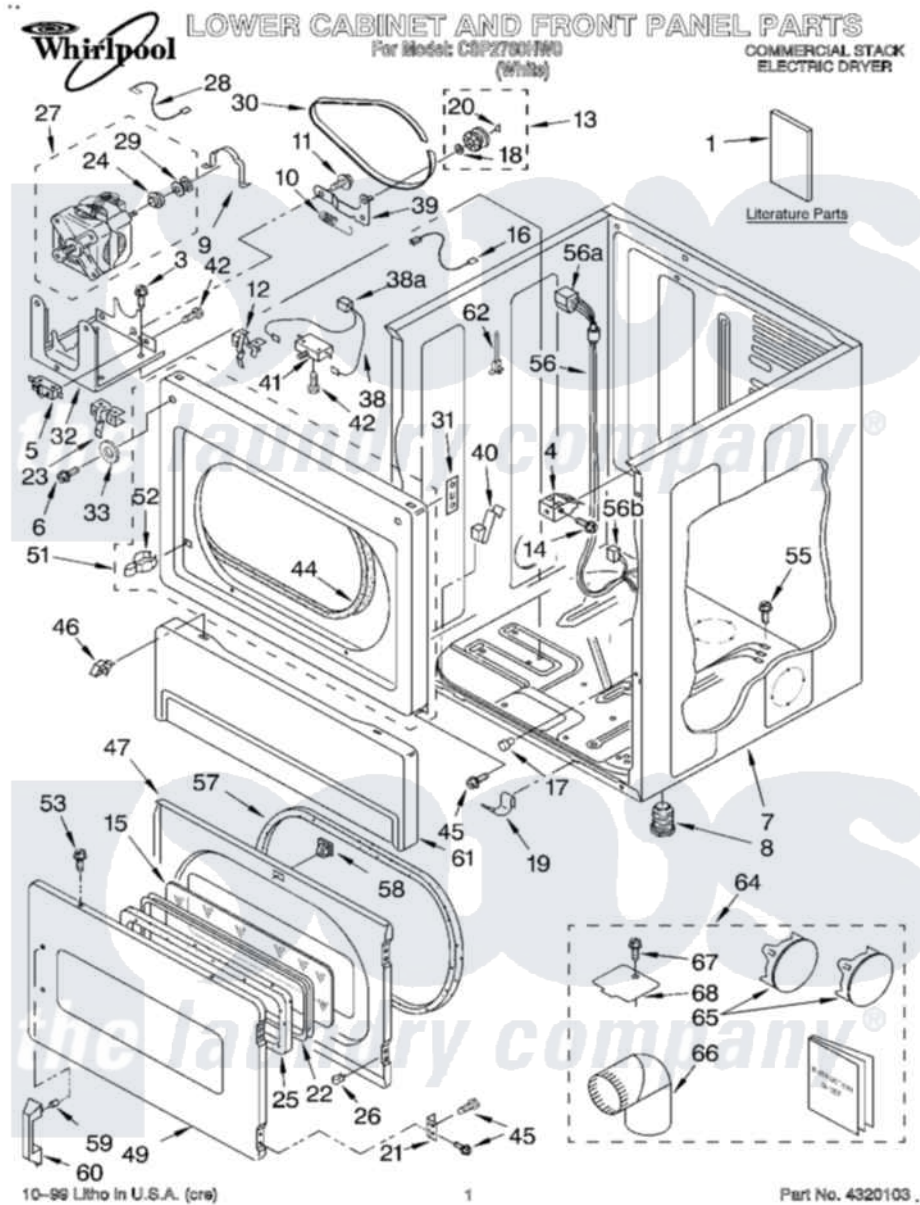

Whirlpool CSP2760HW0 01 - LOWER CABINET AND FRONT PANEL

Whirlpool [Commercial Whirlpool CSP2760HW0 Dryer Parts](#) Parts Diagram 01 - LOWER CABINET AND FRONT PANEL
 Click on the part number to view part

Item	Original Part Number	Replaced By	Status	Part Description
1	LIT3402323		Not Available	LITERATURE PARTS (Installation Instructions)
"	LIT3406277		Not Available	LITERATURE PARTS (Wiring Diagram)
NI	3390646	W10139210		Screw, 8-18 X 5/16
3	3390663	681414		Screw, 10AB X 1/2
4	3391846			Clip, Front Panel
5	3394881	279782		Switch-Lid
6	3393258	3373329D		Screw
7	3402264	280051		Cabinet
8	3392100	49621		Feet-Leveling
9	660658			Clamp, Motor Mounting 343481 685441
10	3387374			Spring, Idler
11	3389420			Retainer-Idler 1/4-20 X 1/16
12	691581			Lever, Door Switch
13	3388672	279640		Pulley-ldr