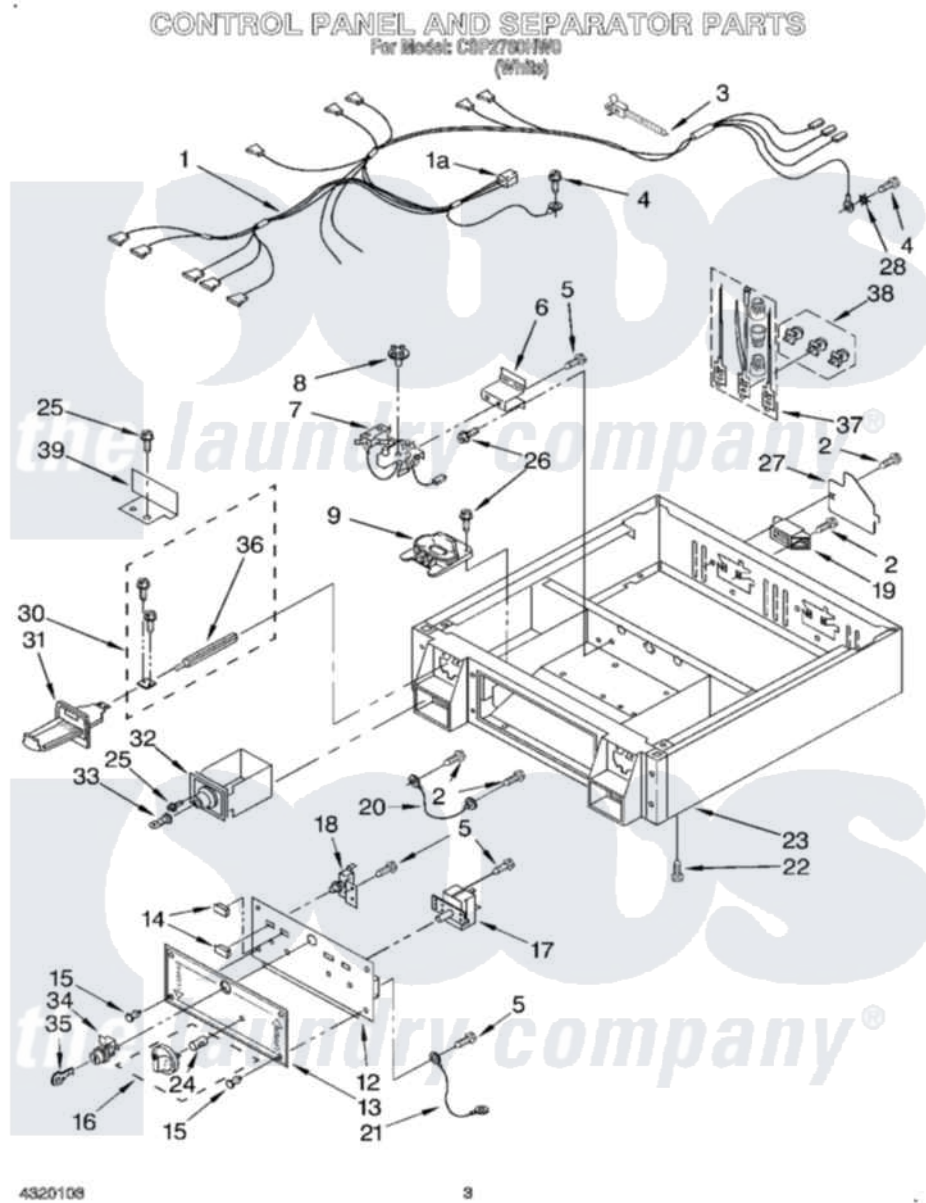

# Whirlpool CSP2760HW0 02 - CONTROL PANEL AND SEPARATOR

Whirlpool [Commercial Whirlpool CSP2760HW0 Dryer Parts](#) Parts Diagram 02 - CONTROL PANEL AND SEPARATOR  
Click on the part number to view part

Item	Original Part Number	Replaced By	Status	Part Description
1	<a href="#">3406275</a>			Harness, Wire
"	<a href="#">692998</a>			Receptacle
2	<a href="#">3400000</a>			Screw, 10-24 X 3/8
3	<a href="#">3391018</a>			Tie Cable
4	697776	<a href="#">4331106</a>		Screw, No.10-32 X 7/16
5	98139	<a href="#">303776</a>		Screw
6	<a href="#">3390115</a>			Bracket, Timer
7	3389668	<a href="#">279737</a>		Timer
8	<a href="#">3387974</a>			Timing Cam
"	<a href="#">343777</a>			Timing Cam
9	<a href="#">3389224</a>			Funnel, Coin
12	3391955		Not Available	Panel, Control
13	3406132		Not Available	Insert, Decorative
14	<a href="#">3349305</a>			Lens, Light
15	<a href="#">354239</a>			Rivet
16	<a href="#">3949703</a>			Knob

17	<a href="#">3387810</a>		Switch, Cycle
18	<a href="#">3388231</a>		Switch, Push- To-Start
19	<a href="#">3397659</a>		Block, Terminal
20	3390895	<a href="#">3393463</a>	Strut
21	340025	<a href="#">687133</a>	Wire
22	<a href="#">3400500</a>		Bolt, 3405245 5/16-18 X 3/4
23	3402754	<a href="#">3978853</a>	Collar
24	<a href="#">688805</a>		Clip, Spring Knob
25	96435	<a href="#">356418</a>	Screw
26	98437	<a href="#">595095</a>	Screw, 10-32 X 3/8
27	<a href="#">3396795</a>		Cover, Terminal Block
28	<a href="#">3390443</a>		Retainer, Terminal
30	<a href="#">W10128688</a>		Harness, Wiring
31		Not Available	
32		Not Available	
33	2170653	<a href="#">2151749</a>	Crisper Cover
34	BLANK	Not Available	Security Lock & Cam Assembly
35	BLANK	Not Available	Key, Service Door
36	DA71-00068A	Not Available	STOPPER-DO
37	<a href="#">279318</a>		Terminal Tinned And Brass Panel
38	<a href="#">279393</a>		Terminal Block Screw Kit
39	<a href="#">3390424</a>		Extension, Slide