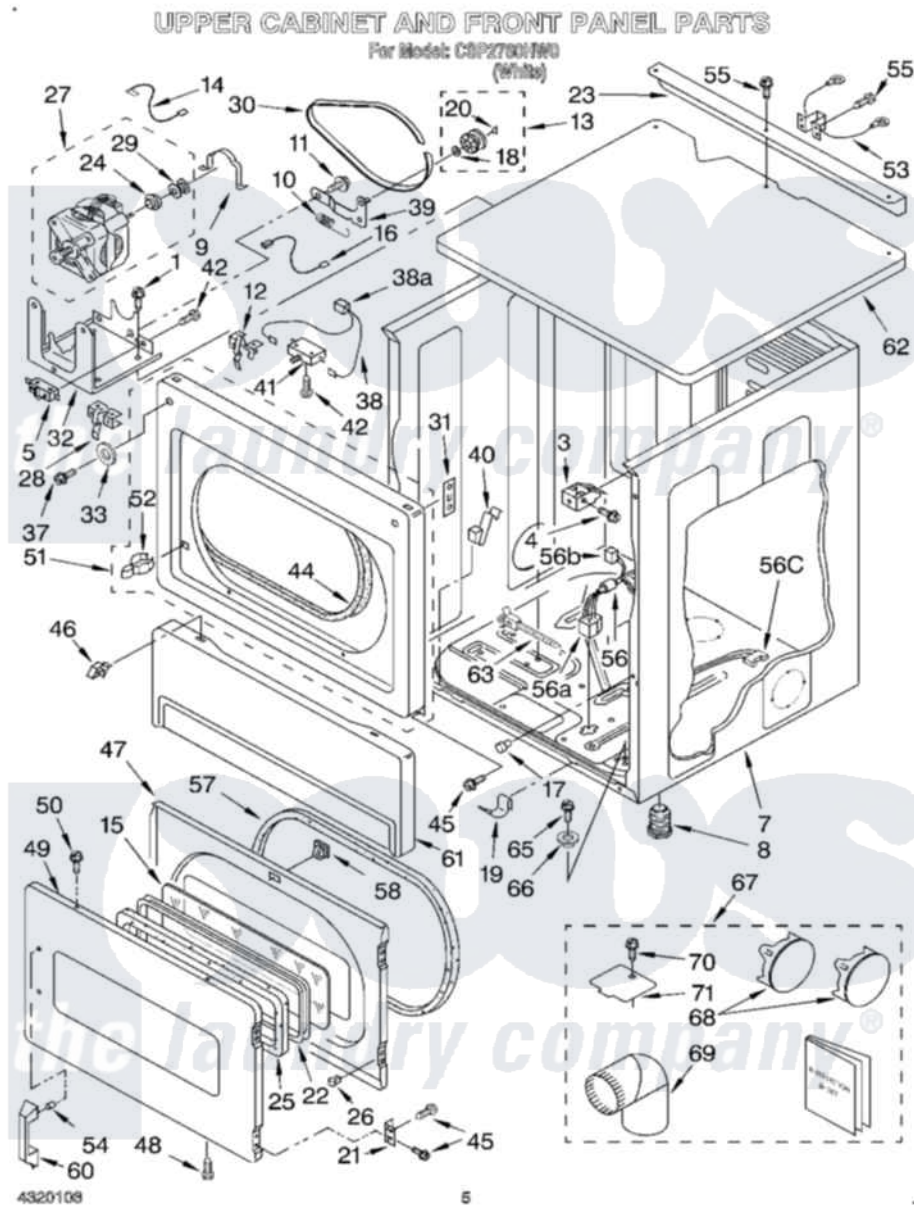

# Whirlpool CSP2760HW0 03 - UPPER CABINET AND FRONT PANEL

Whirlpool Commercial Whirlpool CSP2760HW0 Dryer Parts Parts Diagram 03 - UPPER CABINET AND FRONT PANEL  
Click on the part number to view part

Item	Original Part Number	Replaced By	Status	Part Description
1	3390663	<a href="#">681414</a>		Screw, 10AB X 1/2
3	<a href="#">3391846</a>			Clip, Front Panel
4	342055	<a href="#">488627</a>		Screw
5	3394881	<a href="#">279782</a>		Switch-Lid
7	3402264	<a href="#">280051</a>		Cabinet
8	<a href="#">689172</a>			Foot, Dryer
9	<a href="#">660658</a>			Clamp, Motor Mounting 343481 685441
10	<a href="#">3387374</a>			Spring, Idler
11	<a href="#">3389420</a>			Retainer-Idler 1/4-20 X 1/16
12	<a href="#">691581</a>			Lever, Door Switch
13	3388672	<a href="#">279640</a>		Pulley-ldr
14	<a href="#">3398948</a>			Wire, Jumper
15	3392918	<a href="#">3396122</a>		Window Pack. Includes Illustration 15 And 25)
16	3394881	<a href="#">279782</a>		Switch-Lid
17	<a href="#">693152</a>			Bumper, Console