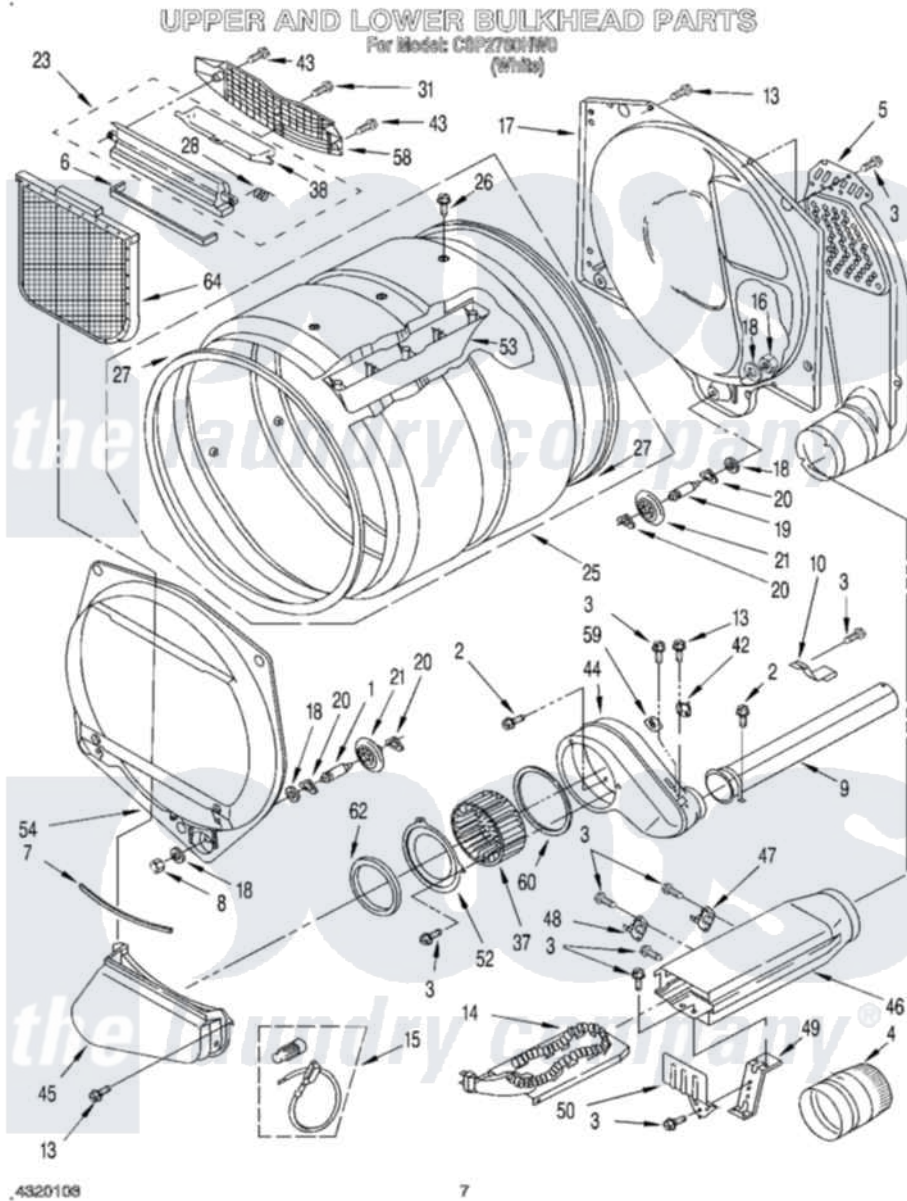

Whirlpool CSP2760HW0 04 - UPPER AND LOWER BULKHEAD

Whirlpool [Commercial Whirlpool CSP2760HW0 Dryer Parts](#) Parts Diagram 04 - UPPER AND LOWER BULKHEAD
Click on the part number to view part

Item	Original Part Number	Replaced By	Status	Part Description
1	3399508	W10359271		Shaft, Drum Roller Threads
2	695240	488729		Screw
3	3390646	W10139210		Screw, 8-18 X 5/16
4	3391910			Damper, Exhaust
5	697354	3387911		Duct-Air
6	697813			Seal, Outlet Housing
7	697814	697813		Seal, Outlet Housing
8	3359452			Nut, Lock
9	3402715	279936		Kit-Exhst
10	3395536			Clip
13	3390647	488729		Screw
14	3387748			Element, Heater
15	279457			Wire Kit, Terminal
16	3387709			Nut, 3/8-16
17	3387809			Bulkhead, Rear
18	3387459	W10080960		Washer, Support

19	3399509	W10359272	Shaft, Roller Drum Threads
20	690997		Washer, Thrust
21	3396801	W10314173	Support
23	3394985	8563755	Housing, Outlet Assembly
25	697282	W10113138	Complete Drum Assembly
26	97787	W10109200	Screw, Baffle Mounting
27	697694	280114	Seal
28	3394986		Spring, Lint Screen Door
31	695240	488729	Screw
37	697772		Wheel, Blower
38	3394984	8563758	Door, Lint Screen
42	3387138		Thermostat, Internal-Bias
43	3387230		Screw, 10-16 X 13/16
44	697363	8544363	Housing, Blower
45	3390531	8530036	Lint Duct Assembly
46	3392537		Box, Heater
47	3404152	279973	Kit, Thermal Cut-Off
48	3391914		Thermostat 295 F
49	697700	3393471	Bracket, Heater
50	697699		Not Available
52	697366	279780	Cover
53	697693	W10113136	Baffle, Drum
54	697557		Bulkhead, Front
58	8299979		Grill, Outlet Screen Door
59	3390719		Thermal-Fuse
60	697770		Seal, Cover Plate Blower Housing
62	697769	8566209	Seal, Transition Duct
64	3390721	W10120998	Screen
"	72017		Paint, Touch-Up
"	72107		Paint, Touch-Up
"	350930		Paint, Pressurized Spray B
"	350956		Paint, Spray 13 Oz.
"	350938		Paint, Pressurized Spray B
"	799344		Paint, Touch-Up)
"	978883		Almond