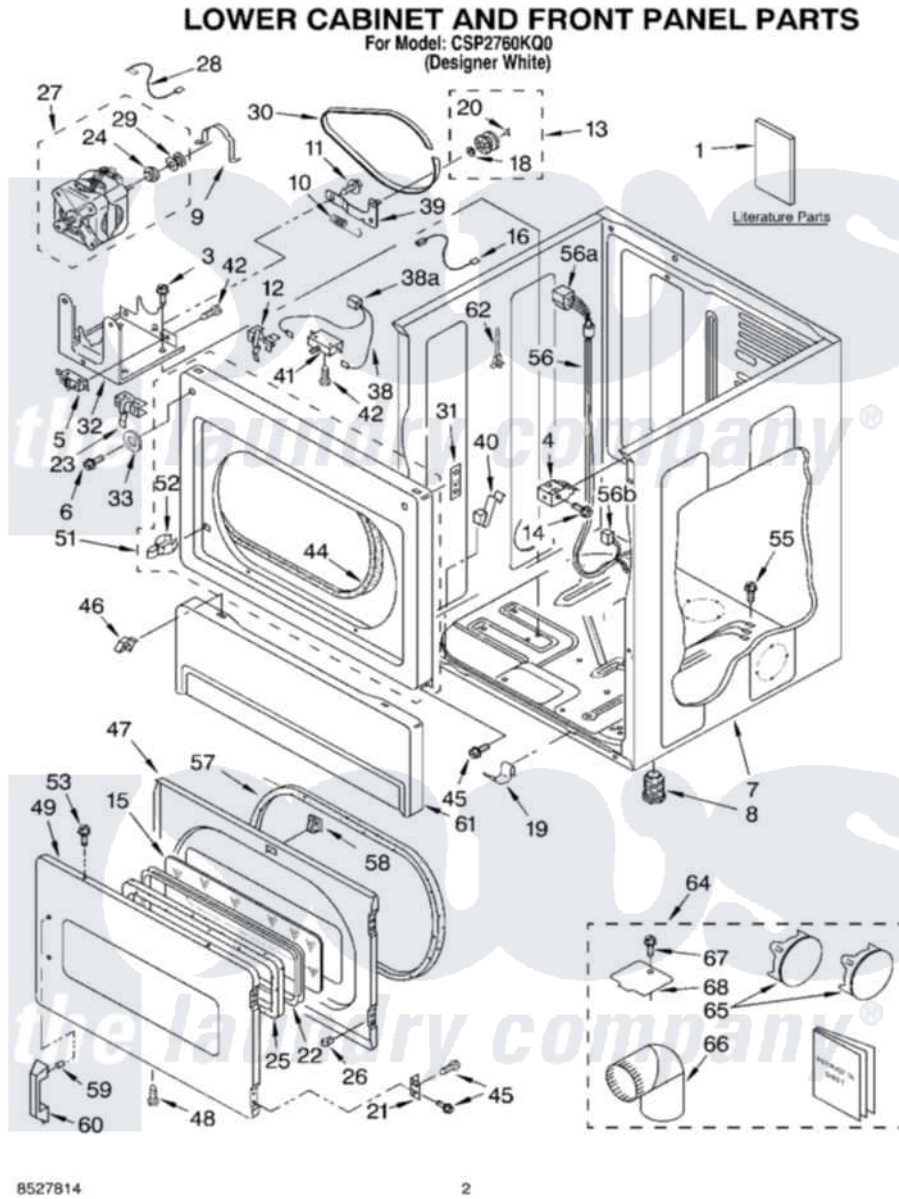

Whirlpool CSP2760KQ0 02 - LOWER CABINET AND FRONT PANEL, LITE

Whirlpool [Commercial Whirlpool CSP2760KQ0 Dryer Parts](#) Parts Diagram 02 - LOWER CABINET AND FRONT PANEL, LITE

[Click on the part number to view part](#)

Item	Original Part Number	Replaced By	Status	Part Description
1	LIT8527813		Not Available	Literature Parts (Installation Instructions)
"	LIT8528099			Literature Parts (Wiring Diagram (Upper))
"	LIT8528098			Literature Parts (Wiring Diagram (Lower))
"	LIT8527814			Repair Parts List
3	3390663	681414		Screw, 10AB X 1/2
4	3391846			Clip, Front Panel
5	3394881	279782		Switch-Lid
6	3393258	3373329D		Screw
7	8310656			Cabinet
8	3392100	49621		Feet-Leveling
9	660658			Clamp, Motor Mounting 343481 685441
10	3387374			Spring, Idler
11	3389420			Retainer-Idler 1/4-20 X 1/16