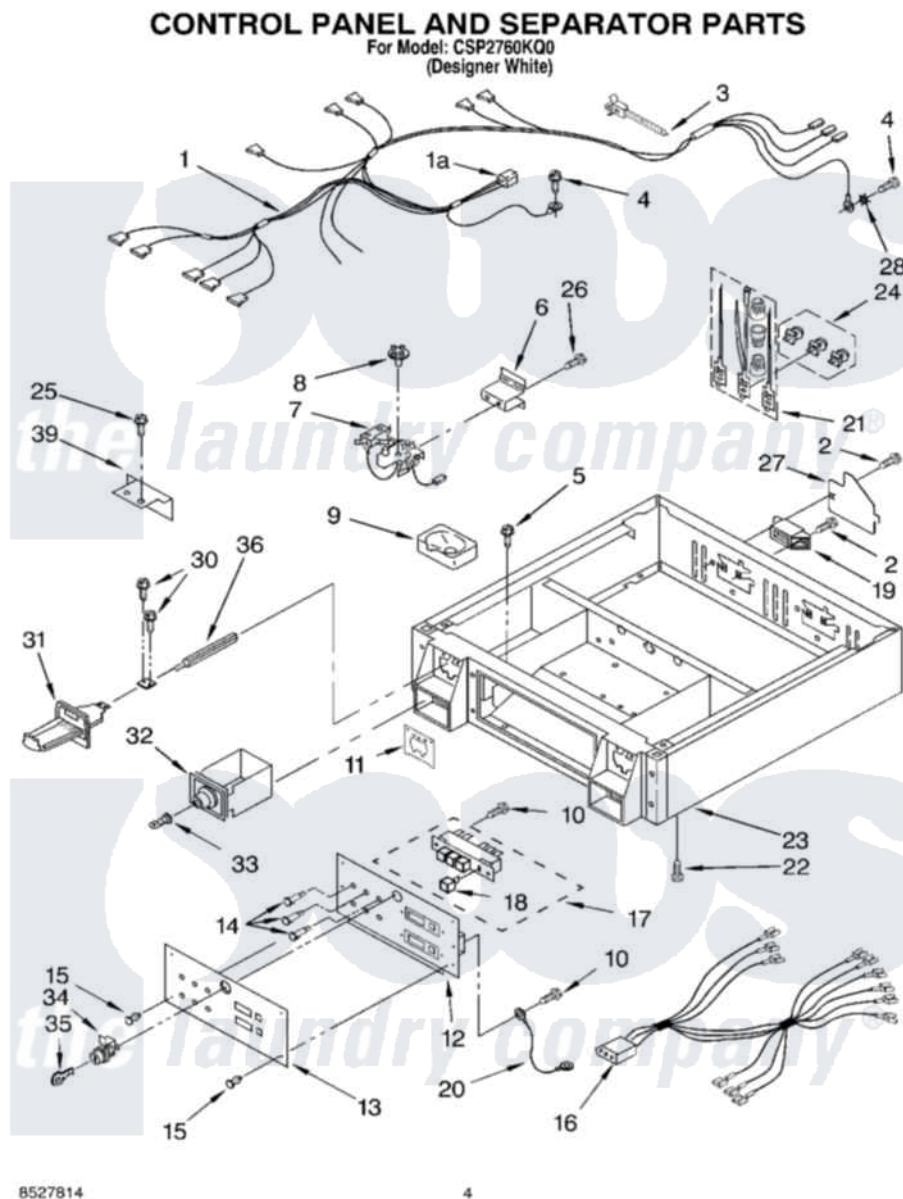

Whirlpool CSP2760KQ0 03 - CONTROL PANEL AND SEPARATOR

8527814

4

Whirlpool [Commercial Whirlpool CSP2760KQ0 Dryer Parts](#) Parts Diagram 03 - CONTROL PANEL AND SEPARATOR
[Click on the part number to view part](#)

Item	Original Part Number	Replaced By	Status	Part Description
1	8283294			Harness, Wire 1a 692998
"	692998			Receptacle
2	3400000			Screw, 10-24 X 3/8
3	3391018			Tie Cable
4	697776	4331106		Screw, No.10-32 X 7/16
5	98139	303776		Screw
6	3390115			Bracket, Timer
7	3389668	279737		Timer
8	3387974			Timing Cam
"	339855			Timing Cam
"	343777			Timing Cam
"	339854			Timing Cam
"	339853			Timing Cam
9	385421			Funnel, Coin
10	303921	489128		Screw, 8-32 X 27/64
11	3954761	279950		Funnel

12	3979100		Panel, Control
13	8527831	8565384	Insert, Decorative
14	3979325		Lamp, Indicator
"	3979326		Lamp, Indicator
"	3979327		Lamp, Indicator
15	354239		Rivet
16	8283296		Wire Jumper
17	8316437	W10330137	Switch, Pushbutton
18	8316433		Pushbutton
19	3397659		Block, Terminal
20	3401699		Jumper Wire
21	279318		Terminal Tinned And Brass Panel
22	3400500		Bolt, 3405245 5/16-18 X 3/4
23	3978853		Collar
24	279393		Terminal Block Screw Kit
25	96435	356418	Screw
26	3400094		Screw, 10-32 X 3/8
27	3396795		Cover, Terminal Block
28	3390443		Retainer, Terminal
30	3400086		Screw, 10-32 X 3/8
31	8316520		Slide Mechanism Inserts
"	8316264	4396666	Insert
"	8316265	4396667	Insert
32	8316525	4396671	Box
33	BLANK	Not Available	Key (Money Box) (When Ordering, Specify Vendor and Key Number)
34	8316526	4396668	Lock-Cam
35	BLANK	Not Available	Key (Service Door) (When Ordering, Specify Vendor and Key Number)
36	8318517	8576635	Bolt
39	3390424		Extension, Slide