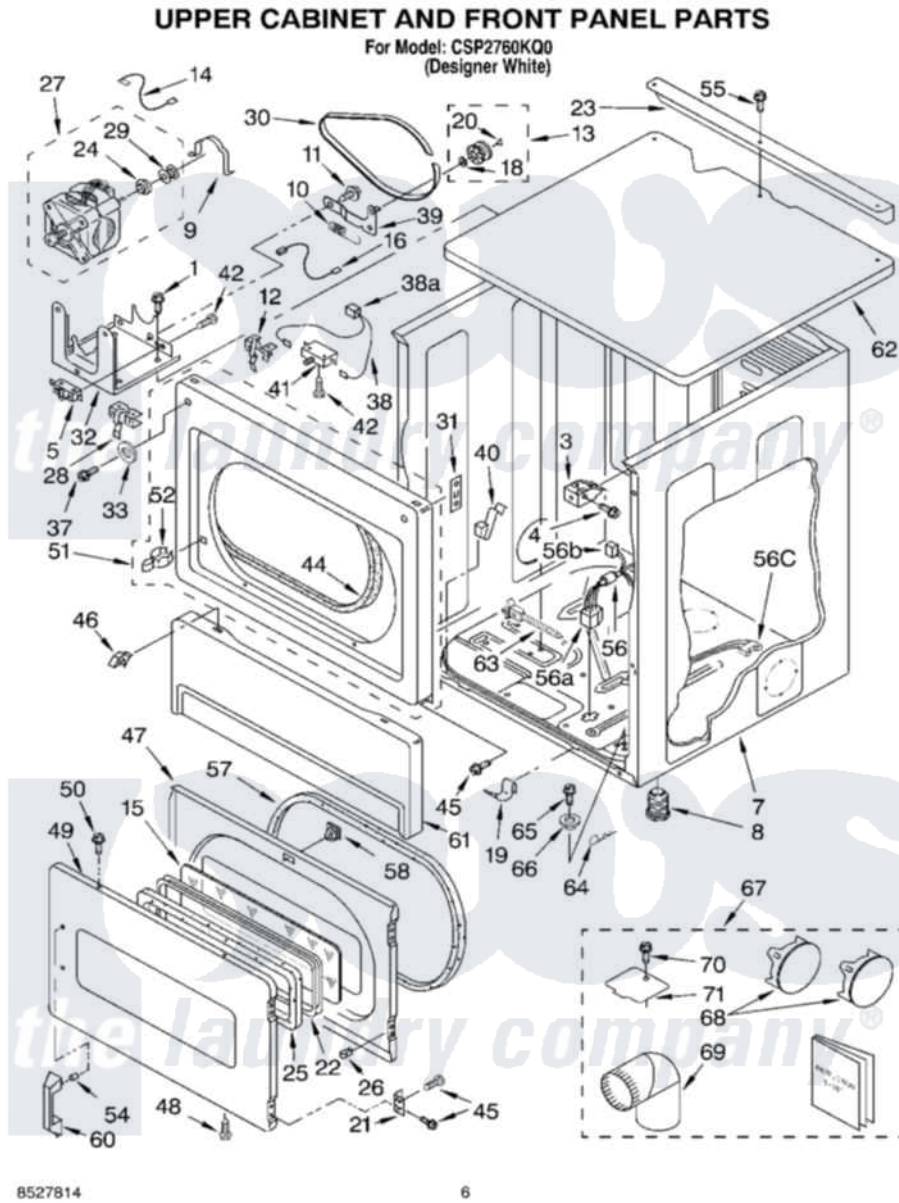

Whirlpool CSP2760KQ0 04 - UPPER CABINET AND FRONT PANEL

Whirlpool [Commercial Whirlpool CSP2760KQ0 Dryer Parts](#) Parts Diagram 04 - UPPER CABINET AND FRONT PANEL
Click on the part number to view part

Item	Original Part Number	Replaced By	Status	Part Description
1	3390663	681414		Screw, 10AB X 1/2
3	3391846			Clip, Front Panel
4	3391915	681615		Screw
5	3394881	279782		Switch-Lid
7	8310656			Cabinet
8	689172			Foot, Dryer
9	660658			Clamp, Motor Mounting 343481 685441
10	3387374			Spring, Idler
11	3389420			Retainer-Idler 1/4-20 X 1/16
12	691581			Lever, Door Switch
13	3388672	279640		Pulley-Idr
14	3398948			Wire, Jumper
15	3392918	3396122		Window Pack. Includes Illustration 15 And 25)
"	3396122			Window Pack. Includes Illustration 15 And 25)