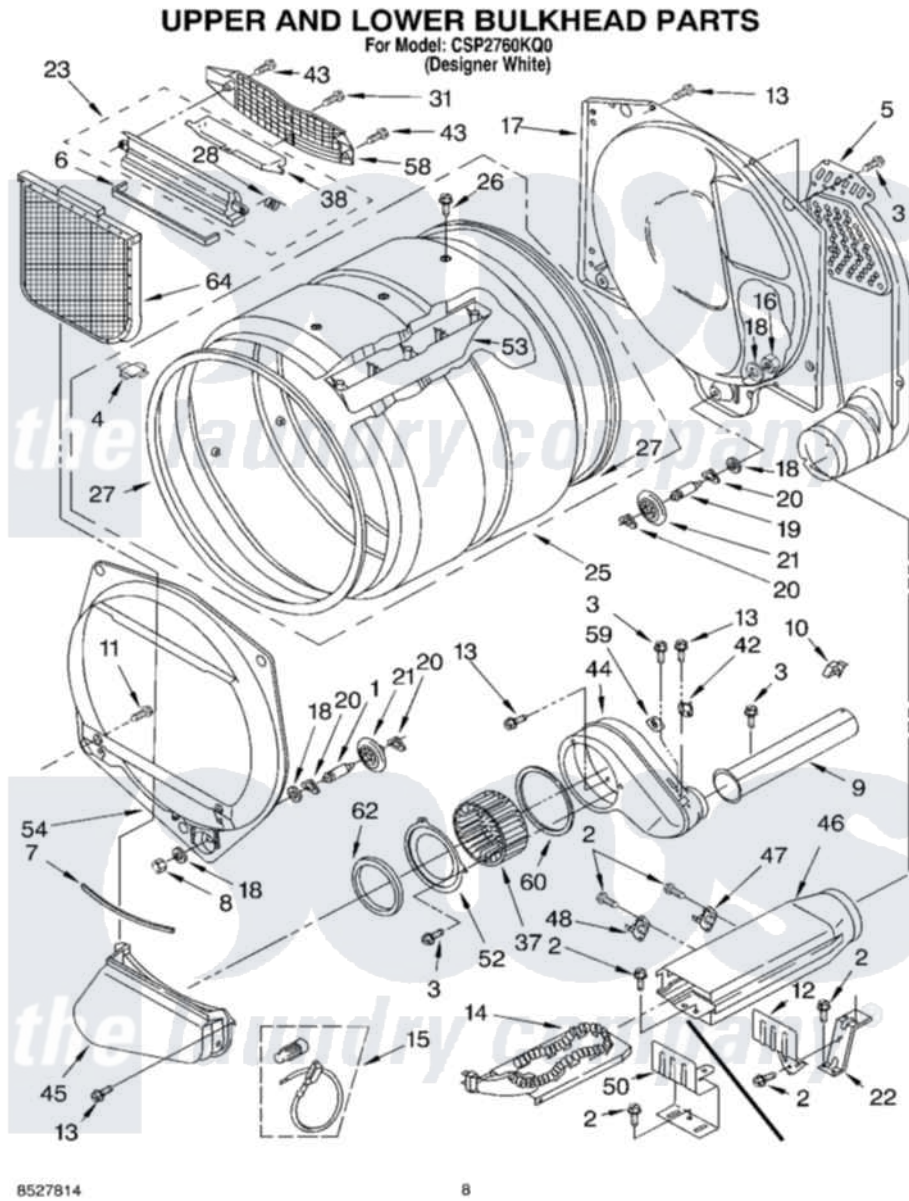

Whirlpool CSP2760KQ0 05 - UPPER AND LOWER BULKHEAD

Whirlpool [Commercial Whirlpool CSP2760KQ0 Dryer Parts](#) Parts Diagram 05 - UPPER AND LOWER BULKHEAD
Click on the part number to view part

Item	Original Part Number	Replaced By	Status	Part Description
1	3399508	W10359271		Shaft, Drum Roller Threads
2	90767			Screw, 8A X 3/8 HeX Washer Head Tapping
3	3390646	W10139210		Screw, 8-18 X 5/16
4	8066086			Plug, Drum Hole
5	697354	3387911		Duct-Air
6	697813			Seal, Outlet Housing
7	697814	697813		Seal, Outlet Housing
8	3359452			Nut, Lock
9	8318486	279936		Kit-Exhst
10	3388229			Retainer, Toe Panel
11	3357011	308685		Side Trim)
12	697699		Not Available	Shield, Heat
13	3390647	488729		Screw
14	3387748			Element, Heater
15	279457			Wire Kit, Terminal
16	3387709			Nut, 3/8-16

17	3387809		Bulkhead, Rear
18	3387459	W10080960	Washer, Support
19	3399509	W10359272	Shaft, Roller Drum Threads
20	690997		Washer, Thrust
21	8536973	W10314173	Support
22	697700	3393471	Bracket, Heater
23	3394985	8563755	Housing, Outlet Assembly
25	8318215	W10197999	Drum
26	97787	W10109200	Screw, Baffle Mounting
27	697694	280114	Seal
28	3394986		Spring, Lint Screen Door
31	487909	488729	Screw
37	697772		Wheel, Blower
38	3394984	8563758	Door, Lint Screen
42	3387138		Thermostat, Internal-Bias
43	3387230		Screw, 10-16 X 13/16
44	8530038	8544363	Housing, Blower
45	8530036		Lint Duct Assembly
46	3392537		Box, Heater
47	8318314	279973	Kit, Thermal Cut-Off
48	3391914		Thermostat 295 F
50	8066099		Bracket, Heater Box
52	697366	279780	Cover
53	697693	W10113136	Baffle, Drum
54	697557		Bulkhead, Front
58	8299979		Grill, Outlet Screen Door
59	3390719		Thermal-Fuse
60	697770		Seal, Cover Plate Blower Housing
62	697769	8566209	Seal, Transition Duct
64	3390721	W10120998	Screen
"	4392067		Kit, Dryer Repair
"	285875		Kit, Security
"	8522199		Accessory Parts
"	72017		Paint, Touch-Up
"	350930		Paint, Pressurized Spray B
"	350938		Paint, Pressurized Spray B
"	799344		Paint, Touch-Up)