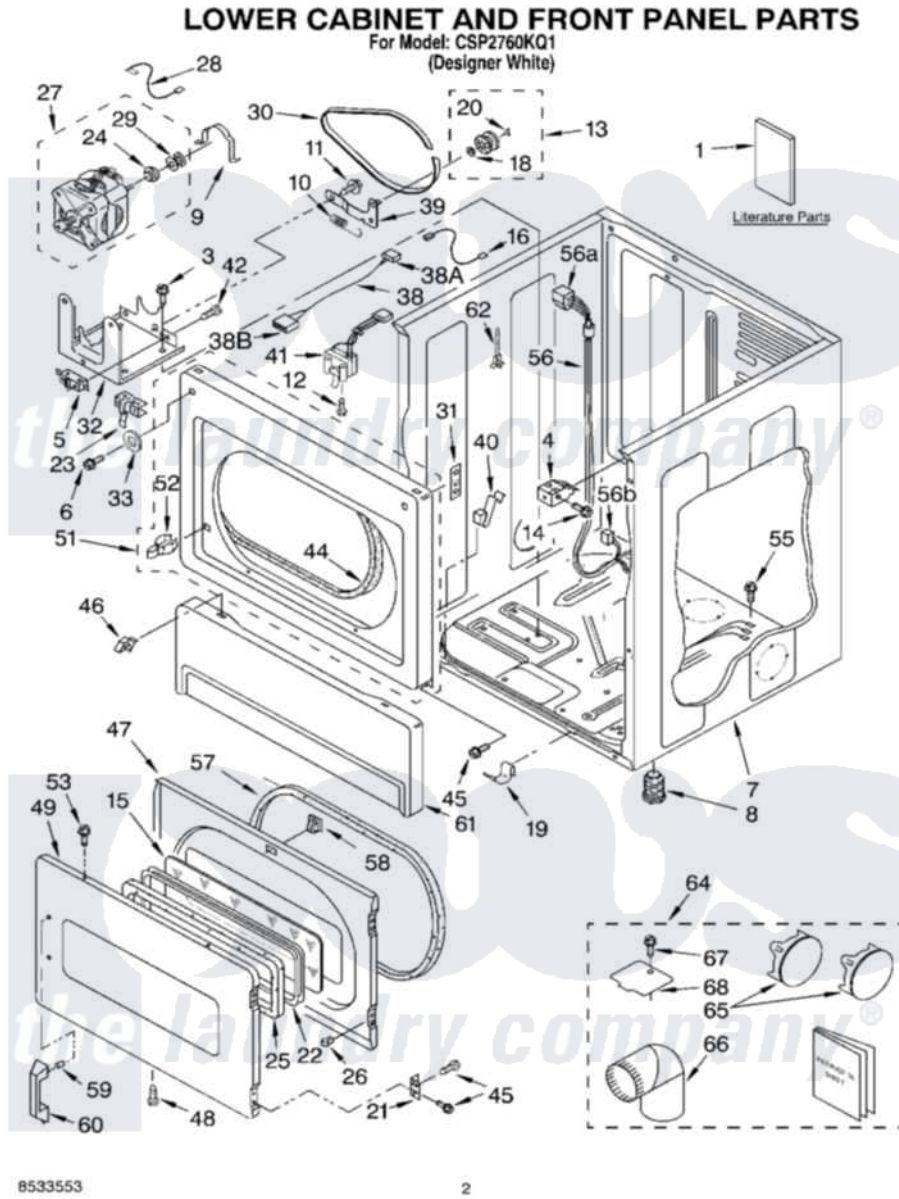

Whirlpool CSP2760KQ1 02 - LOWER CABINET AND FRONT PANEL, LITE

Whirlpool Commercial Whirlpool CSP2760KQ1 Dryer Parts Parts Diagram 02 - LOWER CABINET AND FRONT PANEL, LITE

Click on the part number to view part

Item	Original Part Number	Replaced By	Status	Part Description
1	LIT8527813		Not Available	Literature Parts (Installation Instructions)
"	LIT8528099			Literature Parts (Wiring Diagram (Upper))
"	LIT8528098			Literature Parts (Wiring Diagram (Lower))
"	LIT8533553			Repair Parts List
3	3390663	681414		Screw, 10AB X 1/2
4	3391846			Clip, Front Panel
5	3394881	279782		Switch-Lid
6	3393258	3373329D		Screw
7	8310656			Cabinet
8	3392100	49621		Feet-Leveling
9	660658			Clamp, Motor Mounting 343481 685441
10	3387374			Spring, Idler
11	3389420			Retainer-Idler 1/4-20 X 1/16