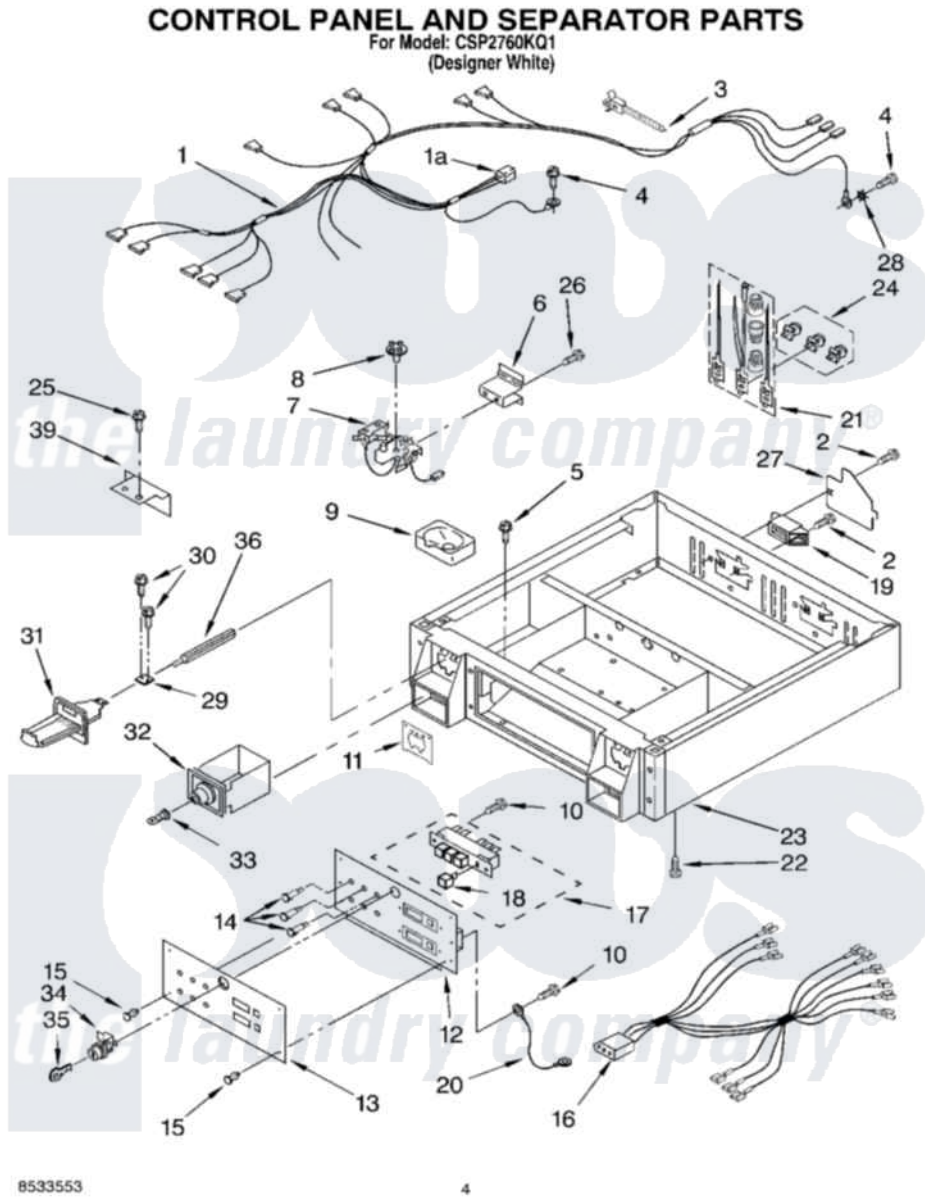

Whirlpool CSP2760KQ1 03 - CONTROL PANEL AND SEPARATOR

Whirlpool Commercial Whirlpool CSP2760KQ1 Dryer Parts Parts Diagram 03 - CONTROL PANEL AND SEPARATOR

[Click on the part number to view part](#)

Item	Original Part Number	Replaced By	Status	Part Description
1	8283294			Harness, Wire 1a 692998
"	692998			Receptacle
2	3400000			Screw, 10-24 X 3/8
3	3391018			Tie Cable
4	697776	4331106		Screw, No.10-32 X 7/16
5	98139	303776		Screw
6	3390115			Bracket, Timer
7	3389668	279737		Timer
8	3387974			Timing Cam
"	339855			Timing Cam
"	343777			Timing Cam
"	339854			Timing Cam
"	339853			Timing Cam
9	385421			Funnel, Coin
10	303921	489128		Screw, 8-32 X 27/64
11	3954761	279950		Funnel

12	3979100		Panel, Control
13	8527831	8565384	Insert, Decorative
14	3979325		Lamp, Indicator
"	3979326		Lamp, Indicator
"	3979327		Lamp, Indicator
15	354239		Rivet
16	8283296		Wire Jumper
17	8316437	W10330137	Switch, Pushbutton
18	8316433		Pushbutton
19	3397659		Block, Terminal
20	3401699		Jumper Wire
21	279318		Terminal Tinned And Brass Panel
22	3400500		Bolt, 3405245 5/16-18 X 3/4
23	3978853		Collar
24	279393		Terminal Block Screw Kit
25	96435	356418	Screw
26	3400094		Screw, 10-32 X 3/8
27	3396795		Cover, Terminal Block
28	3390443		Retainer, Terminal
29	8316523		Extension
30	3400086		Screw, 10-32 X 3/8
31	8316520		Slide Mechanism Inserts
"	8316264	4396666	Insert
"	8316265	4396667	Insert
32	8316525	4396671	Box
33	BLANK	Not Available	Key (Money Box) (When Ordering, Specify Vendor and Key Number)
34	8316526	4396668	Lock-Cam
35	BLANK	Not Available	Key (Service Door) (When Ordering, Specify Vendor and Key Number)
36	8318517	8576635	Bolt
39	3390424		Extension, Slide