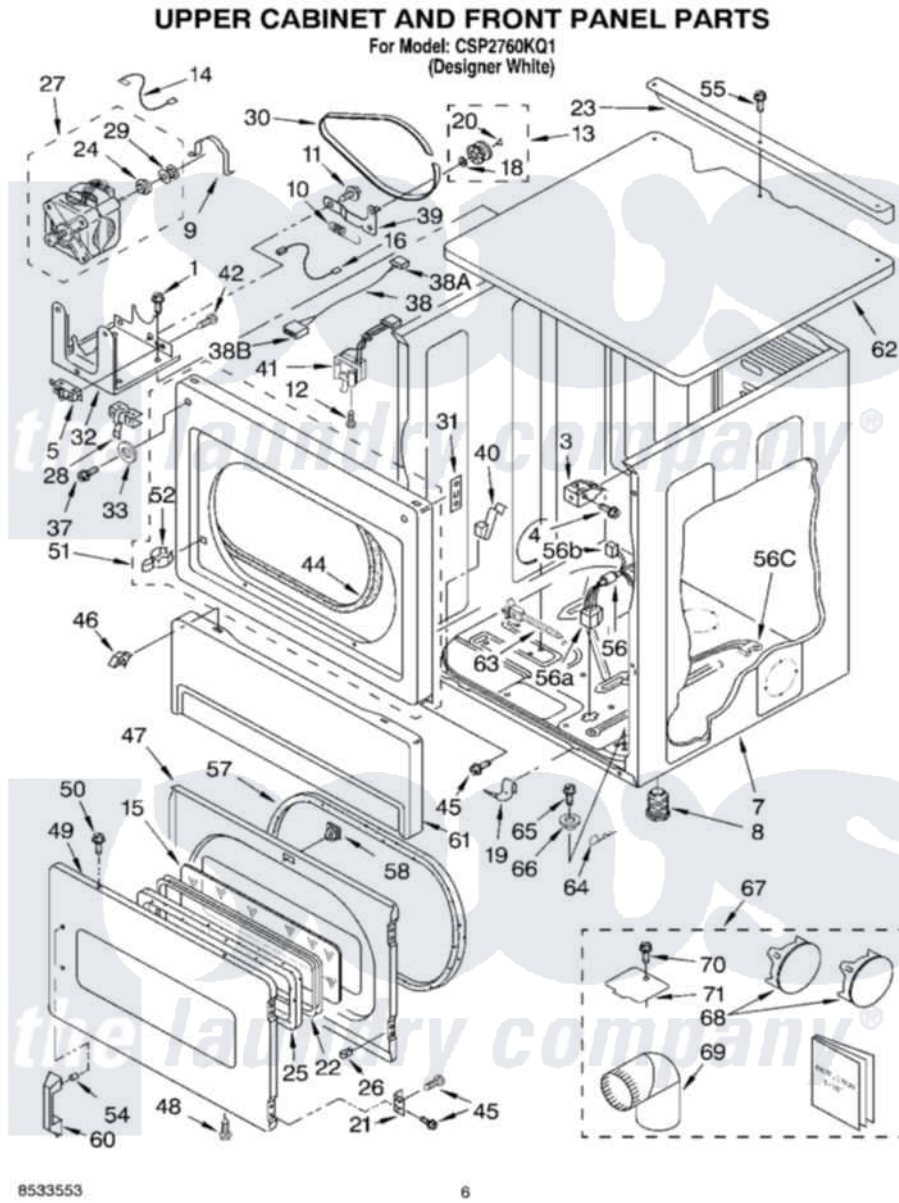

Whirlpool CSP2760KQ1 04 - UPPER CABINET AND FRONT PANEL

Whirlpool [Commercial Whirlpool CSP2760KQ1 Dryer Parts](#) Parts Diagram 04 - UPPER CABINET AND FRONT PANEL
Click on the part number to view part

Item	Original Part Number	Replaced By	Status	Part Description
1	3390663	681414		Screw, 10AB X 1/2
3	3391846			Clip, Front Panel
4	3391915	681615		Screw
5	3394881	279782		Switch-Lid
7	8310656			Cabinet
8	689172			Foot, Dryer
9	660658			Clamp, Motor Mounting 343481 685441
10	3387374			Spring, Idler
11	3389420			Retainer-Idler 1/4-20 X 1/16
12	697773	3395530		Screw
13	3388672	279640		Pulley-Idr
14	3398948			Wire, Jumper
15	3392918	3396122		Window Pack. Includes Illustration 15 And 25)
"	339612			, Window Pack. Includes Illus. 15 & 25)