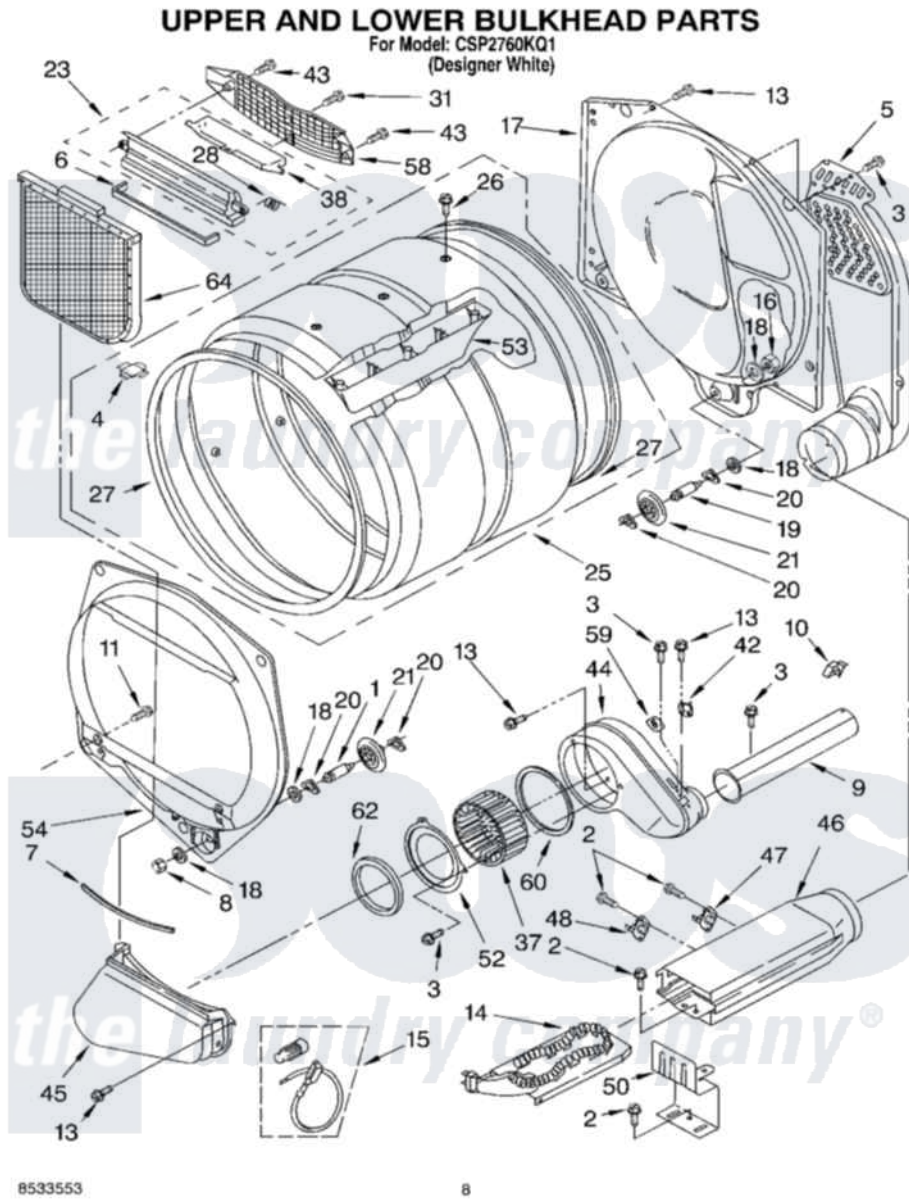

# Whirlpool CSP2760KQ1 05 - UPPER AND LOWER BULKHEAD

Whirlpool [Commercial Whirlpool CSP2760KQ1 Dryer Parts](#) Parts Diagram 05 - UPPER AND LOWER BULKHEAD  
Click on the part number to view part

Item	Original Part Number	Replaced By	Status	Part Description
1	3399508	<a href="#">W10359271</a>		Shaft, Drum Roller Threads
2	<a href="#">90767</a>			Screw, 8A X 3/8 HeX Washer Head Tapping
3	<a href="#">3390646</a>	<a href="#">W10139210</a>		Screw, 8-18 X 5/16
4	<a href="#">8066086</a>			Plug, Drum Hole
5	697354	<a href="#">3387911</a>		Duct-Air
6	<a href="#">697813</a>			Seal, Outlet Housing
7	697814	<a href="#">697813</a>		Seal, Outlet Housing
8	<a href="#">3359452</a>			Nut, Lock
9	<a href="#">8318486</a>	<a href="#">279936</a>		Kit-Exhst
10	<a href="#">3388229</a>			Retainer, Toe Panel
11	3357011	<a href="#">308685</a>		Side Trim )
13	3390647	<a href="#">488729</a>		Screw
14	<a href="#">3387748</a>			Element, Heater
15	<a href="#">279457</a>			Wire Kit, Terminal
16	<a href="#">3387709</a>			Nut, 3/8-16
17	<a href="#">3387809</a>			Bulkhead, Rear