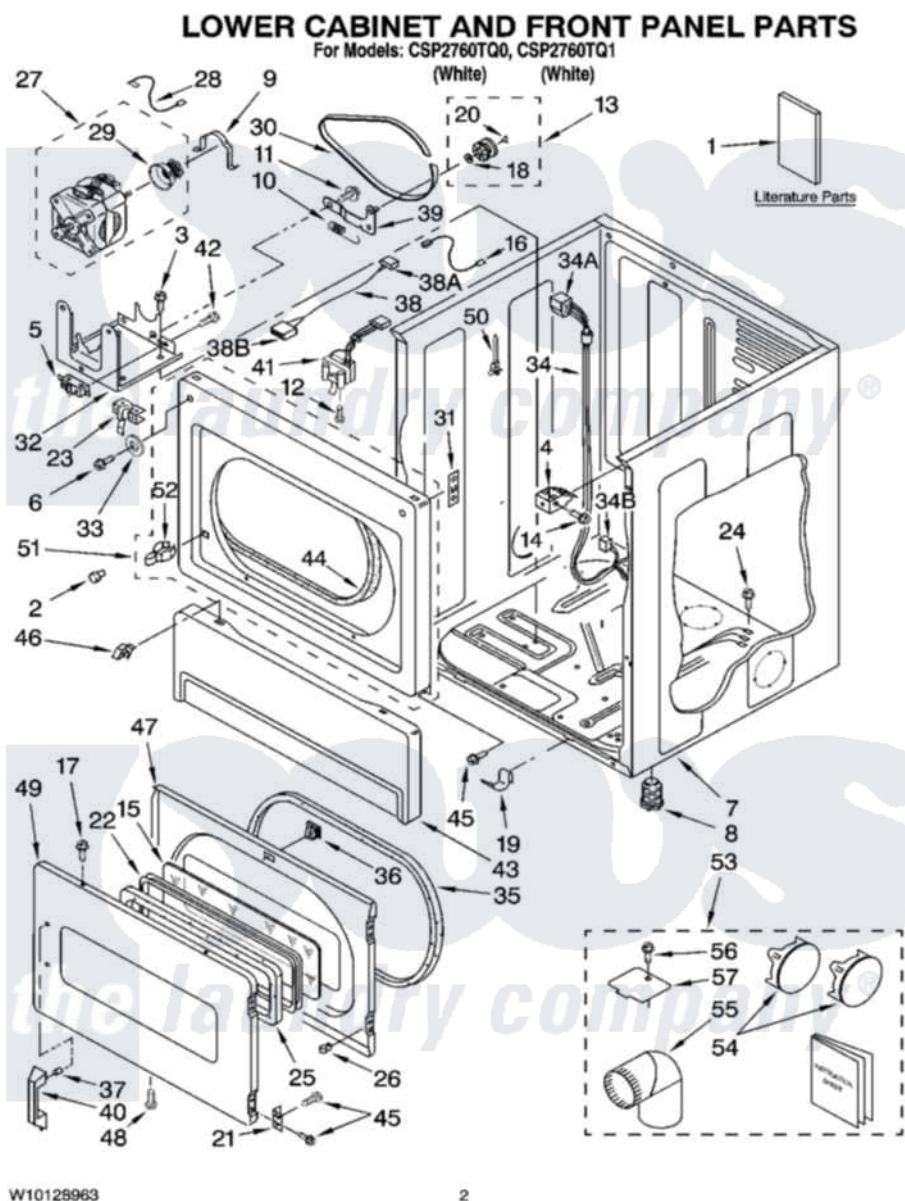

Whirlpool CSP2760TQ0 01 - LOWER CABINET AND FRONT PANEL PARTS

Whirlpool [Commercial Whirlpool CSP2760TQ0 Dryer Parts](#) Parts Diagram 01 - LOWER CABINET AND FRONT PANEL PARTS

[Click on the part number to view part](#)

Item	Original Part Number	Replaced By	Status	Part Description
1	W10135152		Not Available	Installation Instructions
"	8576825			Wiring Diagram
"	W10128963			Repair Parts List
2	693152			Bumper, Console
3	3390663	681414		Screw, 10AB X 1/2
4	3391846			Clip, Front Panel
5	3394881	279782		Switch-Lid
6	3393258	3373329D		Screw
7	8310656			Cabinet
8	3392100	49621		Feet-Leveling
9	660658			Clamp, Motor Mounting 343481 685441
10	3387374			Spring, Idler
11	3389420			Retainer-Idler 1/4-20 X 1/16
12	697773	3395530		Screw