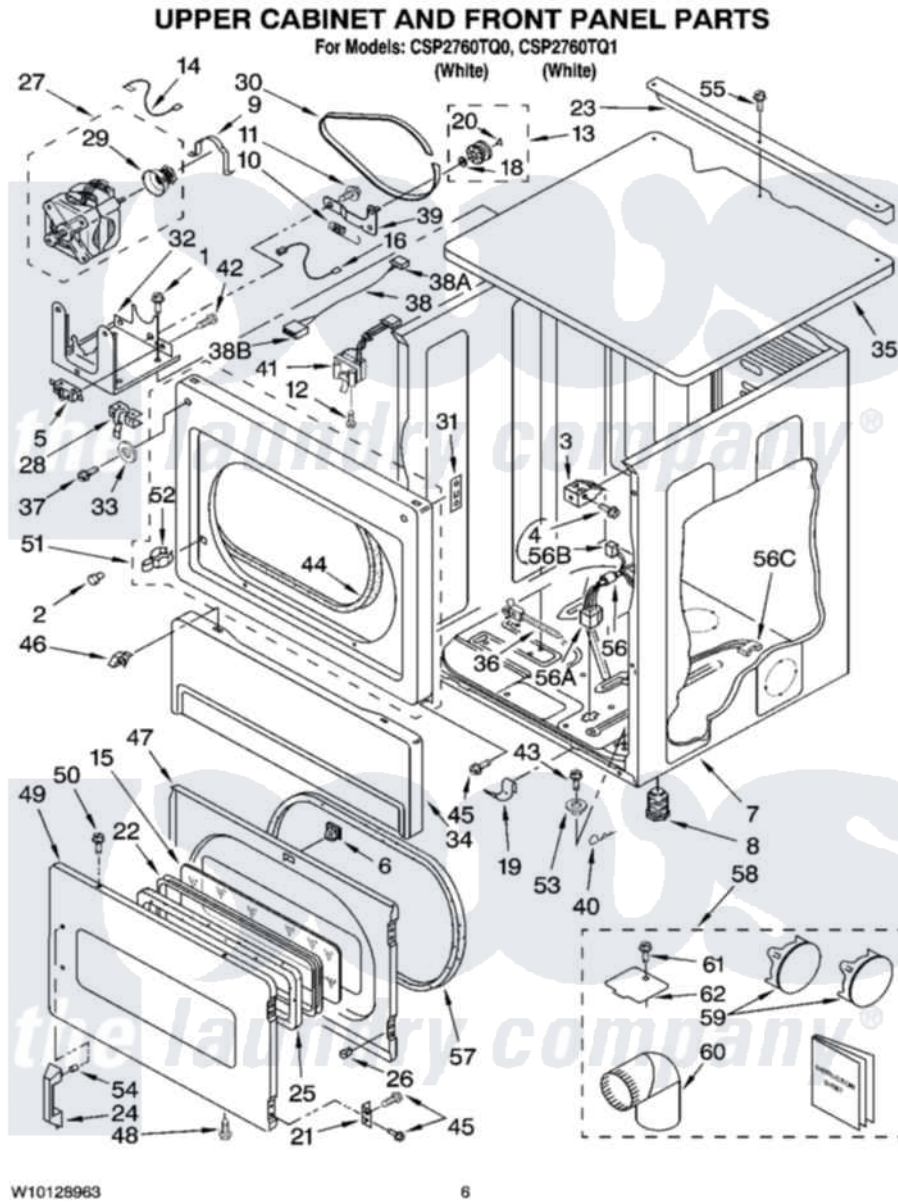

Whirlpool CSP2760TQ0 03 - UPPER CABINET AND FRONT PANEL PARTS

Whirlpool [Commercial Whirlpool CSP2760TQ0 Dryer Parts](#) Parts Diagram 03 - UPPER CABINET AND FRONT PANEL PARTS

[Click on the part number to view part](#)

Item	Original Part Number	Replaced By	Status	Part Description
1	3390663	681414		Screw, 10AB X 1/2
2	693152			Bumper, Console
3	3391846			Clip, Front Panel
4	3391915	681615		Screw
5	3394881	279782		Switch-Lid
6	3392538	279570		Latch
7	3978859	280024		Cabinet
8	689172			Foot, Dryer
9	660658			Clamp, Motor Mounting 343481 685441
10	3387374			Spring, Idler
11	3389420			Retainer-Idler 1/4-20 X 1/16
12	697773	3395530		Screw
13	3388672	279640		Pulley-Idr
14	3398948			Wire, Jumper
15	3399018	3398122		Window Pack. Includes