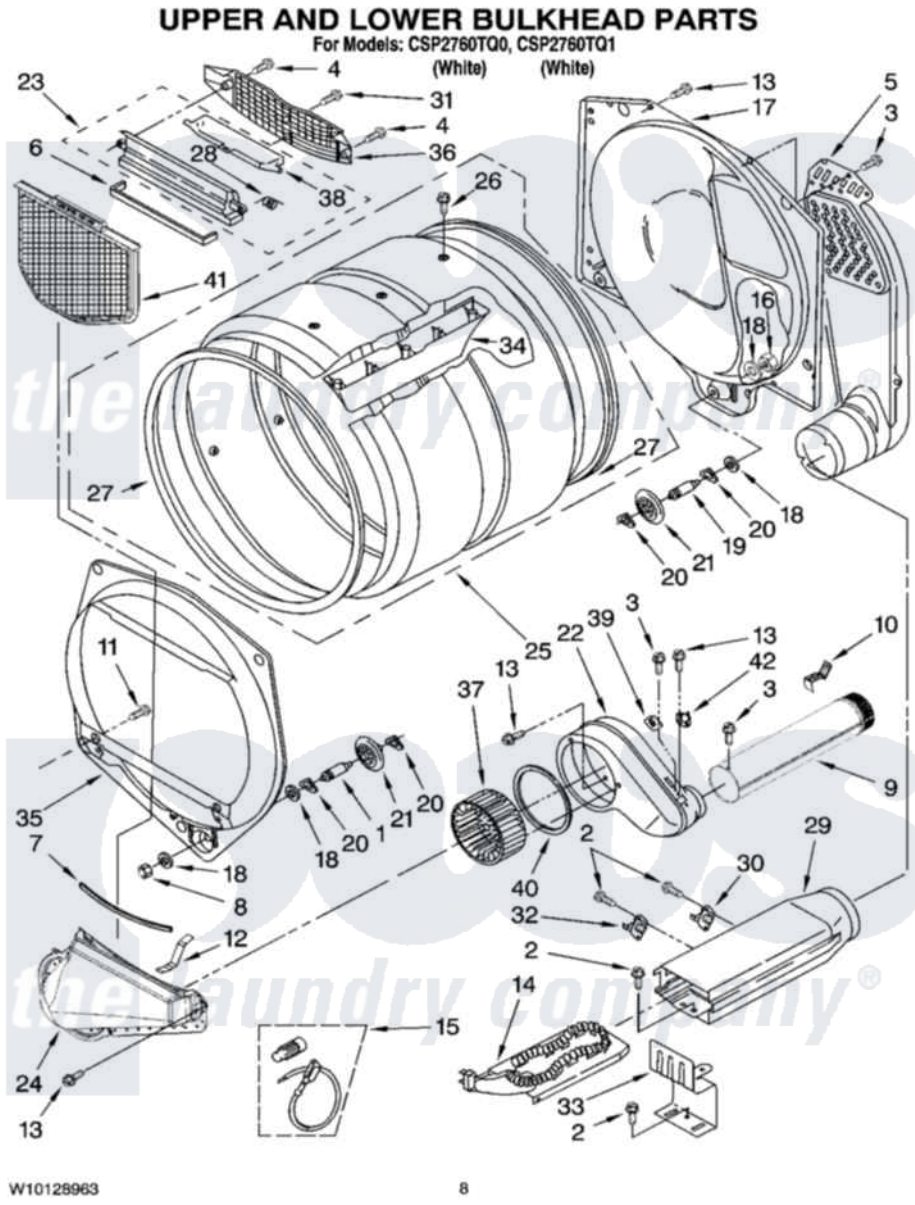

Whirlpool CSP2760TQ0 04 - UPPER AND LOWER BULKHEAD PARTS, OPTIONAL PARTS (NOT INCLUDED)

Whirlpool [Commercial Whirlpool CSP2760TQ0 Dryer Parts](#) Parts Diagram 04 - UPPER AND LOWER BULKHEAD PARTS, OPTIONAL PARTS (NOT INCLUDED)
Click on the part number to view part

Item	Original Part Number	Replaced By	Status	Part Description
1	8575324	W10359271		Shaft, Drum Roller Threads
2	90767			Screw, 8A X 3/8 HeX Washer Head Tapping
3	8533971	90767		Screw, 8A X 3/8 HeX Washer Head Tapping
4	3387230			Screw, 10-16 X 13/16
5	697354	3387911		Duct-Air
6	697813			Seal, Outlet Housing
7	697814	697813		Seal, Outlet Housing
8	3934666	W10080210		Nut, 3/8 X 16
9	8066224	279936		Kit-Exhst
10	8572105			Retainer, Toe Panel
11	3357011	308685		Side Trim)
12	8066208			Clip-Exhaust
13	3390647	488729		Screw