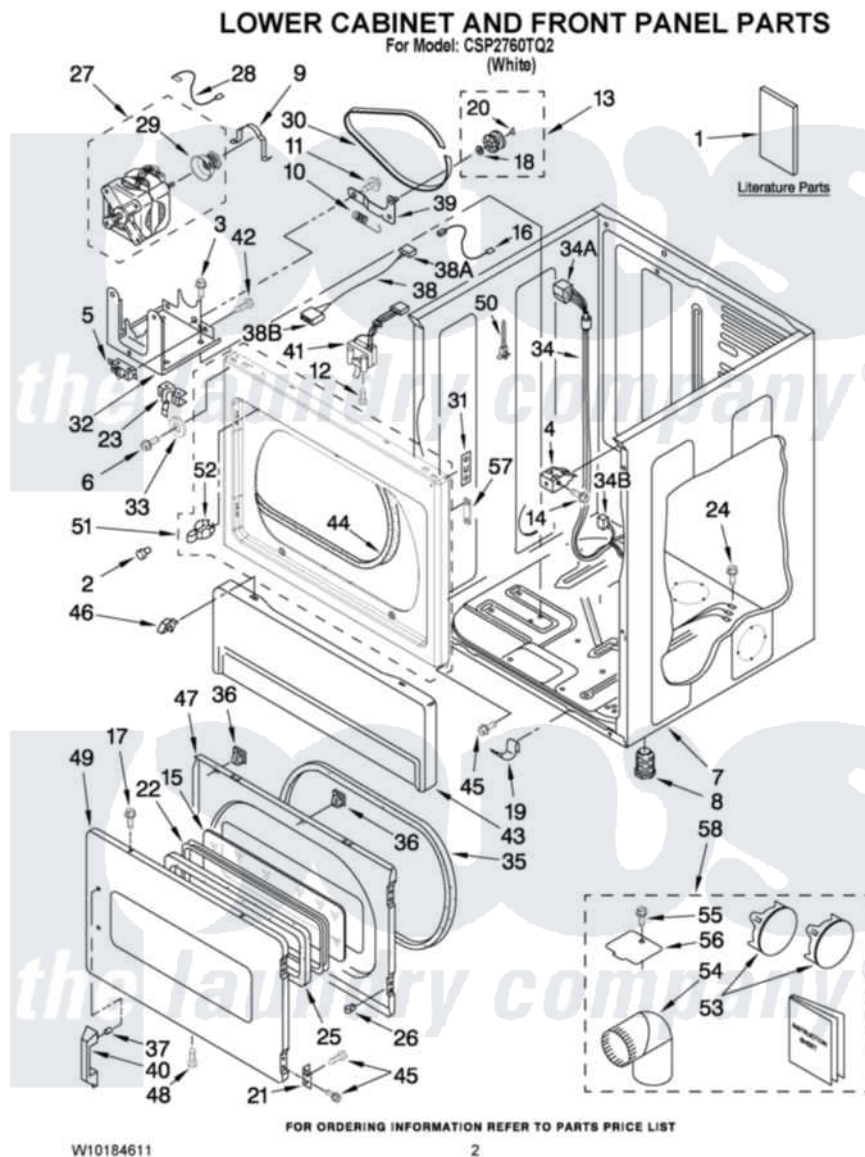

Whirlpool CSP2760TQ2 01 - LOWER CABINET AND FRONT PANEL PARTS

Whirlpool [Commercial Whirlpool CSP2760TQ2 Dryer Parts](#) Parts Diagram 01 - LOWER CABINET AND FRONT PANEL PARTS

[Click on the part number to view part](#)

Item	Original Part Number	Replaced By	Status	Part Description
1	W10184585		Not Available	Installation Instructions
"	8576825			Wiring Diagram
"	W10184611		Not Available	REPAIR PARTS LIST
2	693152			Bumper, Console
3	3390663	681414		Screw, 10AB X 1/2
4	3391846			Clip, Front Panel
5	3394881	279782		Switch-Lid
6	3393258	3373329D		Screw
7	8310656			Cabinet
8	3392100	49621		Feet-Leveling
9	W10121316			Plug, Multivent
10	3387374			Spring, Idler
11	3389420			Retainer-Idler 1/4-20 X 1/16
12	697773	3395530		Screw
13	3388672	279640		Pulley-ldr