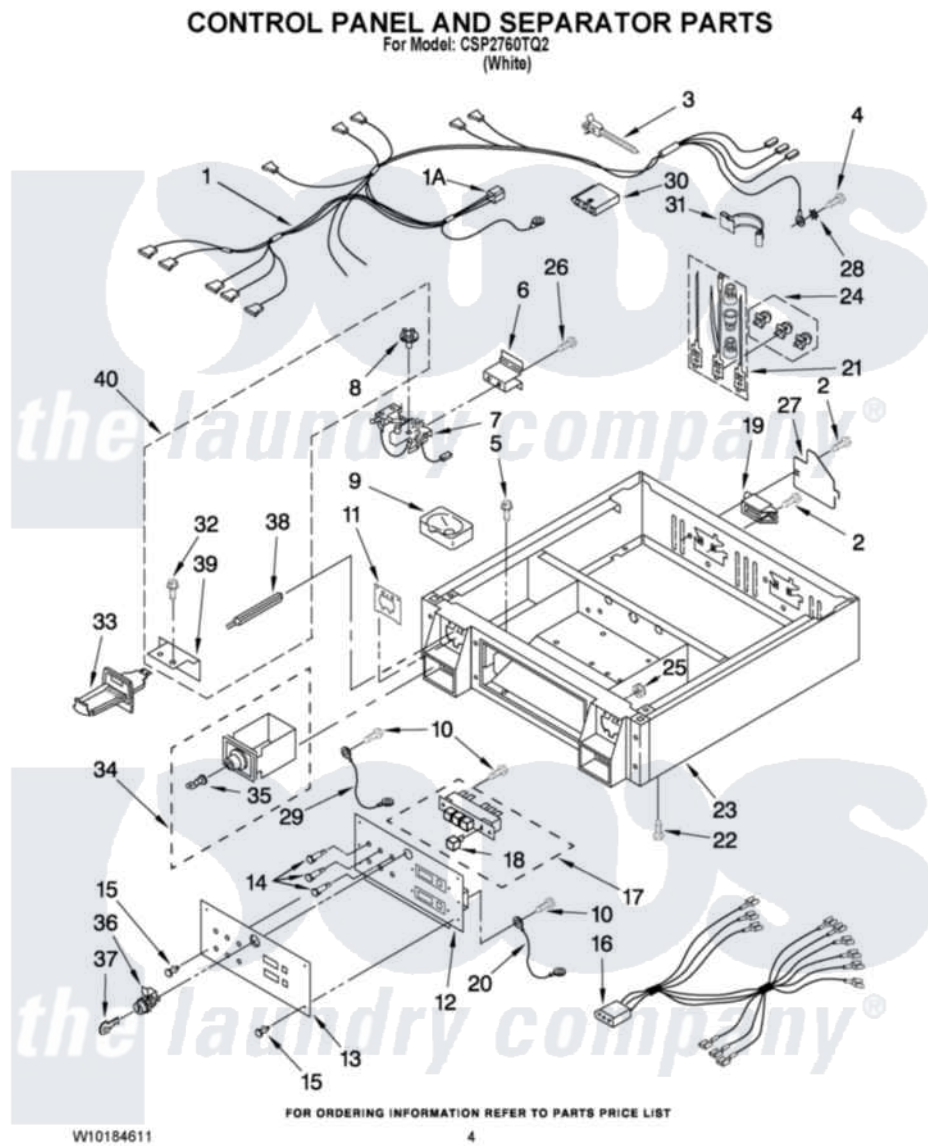

Whirlpool CSP2760TQ2 02 - CONTROL PANEL AND SEPARATOR PARTS

Whirlpool Commercial Whirlpool CSP2760TQ2 Dryer Parts Parts Diagram 02 - CONTROL PANEL AND SEPARATOR PARTS

Click on the part number to view part

Item	Original Part Number	Replaced By	Status	Part Description
1	8576522			Harness, Wire
"	692998			Receptacle
2	3400000			Screw, 10-24 X 3/8
3	3391018			Tie Cable
4	697776	4331106		Screw, No.10-32 X 7/16
5	98139	303776		Screw
6	3390115			Bracket, Timer
7	3389668	279737		Timer
8	3387974			Timing Cam
"	339855			Timing Cam
"	343777			Timing Cam
"	339854			Timing Cam
"	339853			Timing Cam
9	385421			Funnel, Coin
10	303921	489128		Screw, 8-32 X 27/64
11	3954761	279950		Funnel

12	3979100		Panel, Control
13	8565384		Insert, Decorative
14	3979325		Lamp, Indicator
"	3979326		Lamp, Indicator
"	3979327		Lamp, Indicator
15	354239		Rivet
16	8283296		Wire Jumper
17	8316437	W10330137	Switch, Pushbutton
18	8316433		Pushbutton
19	3397659		Block, Terminal
20	8539882	3401699	Jumper Wire
21	279318		Terminal Tinned And Brass Panel
22	3400500		Bolt, 3405245 5/16-18 X 3/4
23	3978853		Collar
24	279393		Terminal Block Screw Kit
25	3400029		Nut, Adapter Plate
26	3400094		Screw, 10-32 X 3/8
27	3396795		Cover, Terminal Block
28	3390443		Retainer, Terminal
29	3401699		Jumper Wire
30	353424		Plug, Terminal
31	98997		Clip, Harness Following Parts Optional Are Not Supplied On This Whirlpool Model. But Are Available For Purchase.
32	96435	356418	Screw
33	8316520		Slide Mechanism Inserts
"	8316264	4396666	Insert
"	8316265	4396667	Insert
34	8316525	4396671	Box
35	BLANK	Not Available	Key (Money Box) (When Ordering, Specify Vendor and Key Number)
36	8316526	4396668	Lock-Cam
37	BLANK	Not Available	Key (Service Door) (When Ordering, Specify Vendor and Key Number)
38	8318517	8576635	Bolt
39	3390424		Extension, Slide
40	W10135246	Not Available	BAG ASSEMBLY