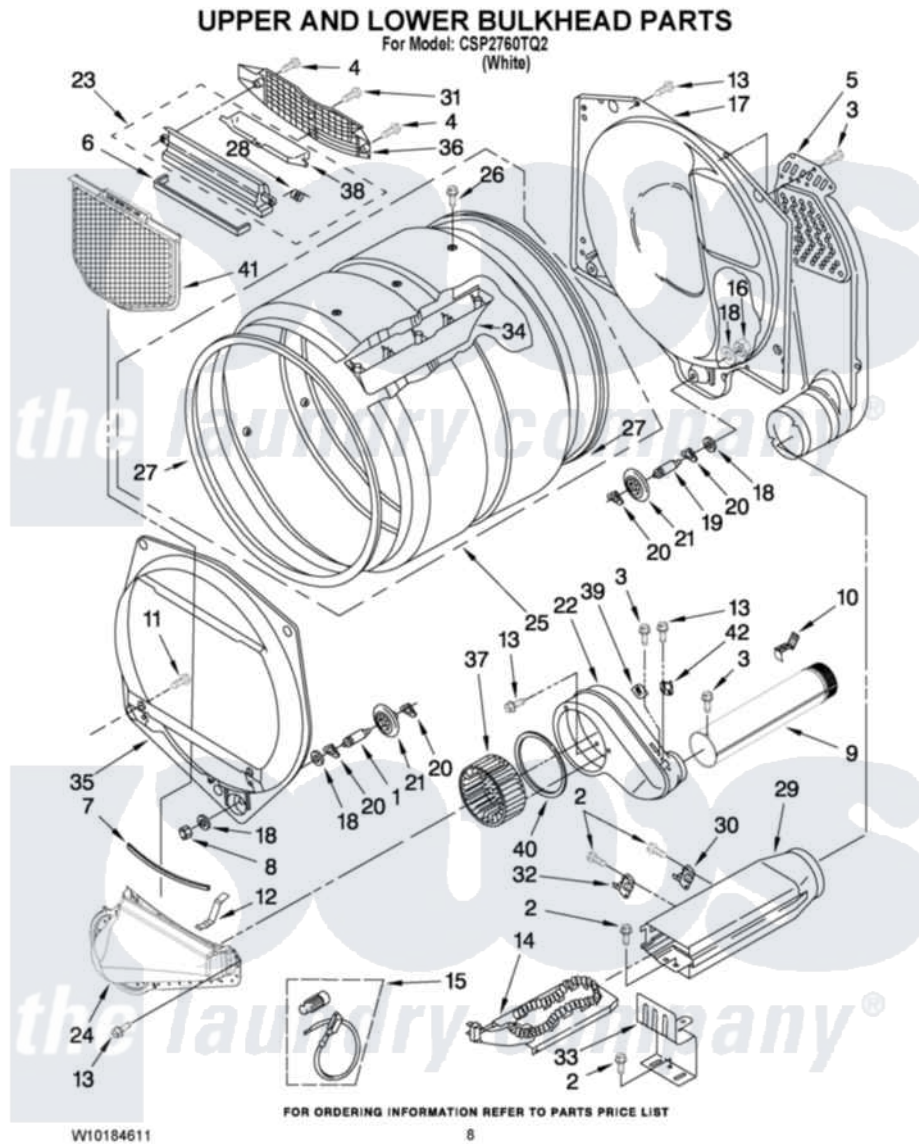

# Whirlpool CSP2760TQ2 04 - UPPER AND LOWER BULKHEAD PARTS

Whirlpool [Commercial Whirlpool CSP2760TQ2 Dryer Parts](#) Parts Diagram 04 - UPPER AND LOWER BULKHEAD PARTS

[Click on the part number to view part](#)

| Item | Original Part Number    | Replaced By               | Status | Part Description                        |
|------|-------------------------|---------------------------|--------|---|
| 1    | <a href="#">8575324</a> | <a href="#">W10359271</a> |        | Shaft, Drum Roller Threads              |
| 2    | <a href="#">90767</a>   |                           |        | Screw, 8A X 3/8 HeX Washer Head Tapping |
| 3    | 8533971                 | <a href="#">90767</a>     |        | Screw, 8A X 3/8 HeX Washer Head Tapping |
| 4    | <a href="#">3387230</a> |                           |        | Screw, 10-16 X 13/16                    |
| 5    | 697354                  | <a href="#">3387911</a>   |        | Duct-Air                                |
| 6    | <a href="#">697813</a>  |                           |        | Seal, Outlet Housing                    |
| 7    | 697814                  | <a href="#">697813</a>    |        | Seal, Outlet Housing                    |
| 8    | 3934666                 | <a href="#">W10080210</a> |        | Nut, 3/8 X 16                           |
| 9    | 8066224                 | <a href="#">279936</a>    |        | Kit-Exhst                               |
| 10   | <a href="#">8572105</a> |                           |        | Retainer, Toe Panel                     |
| 11   | 3357011                 | <a href="#">308685</a>    |        | Side Trim )                             |
| 12   | <a href="#">8066208</a> |                           |        | Clip-Exhaust                            |
| 13   | 3390647                 | <a href="#">488729</a>    |        | Screw                                   |
| 14   | <a href="#">3387748</a> |                           |        | Element, Heater                         |