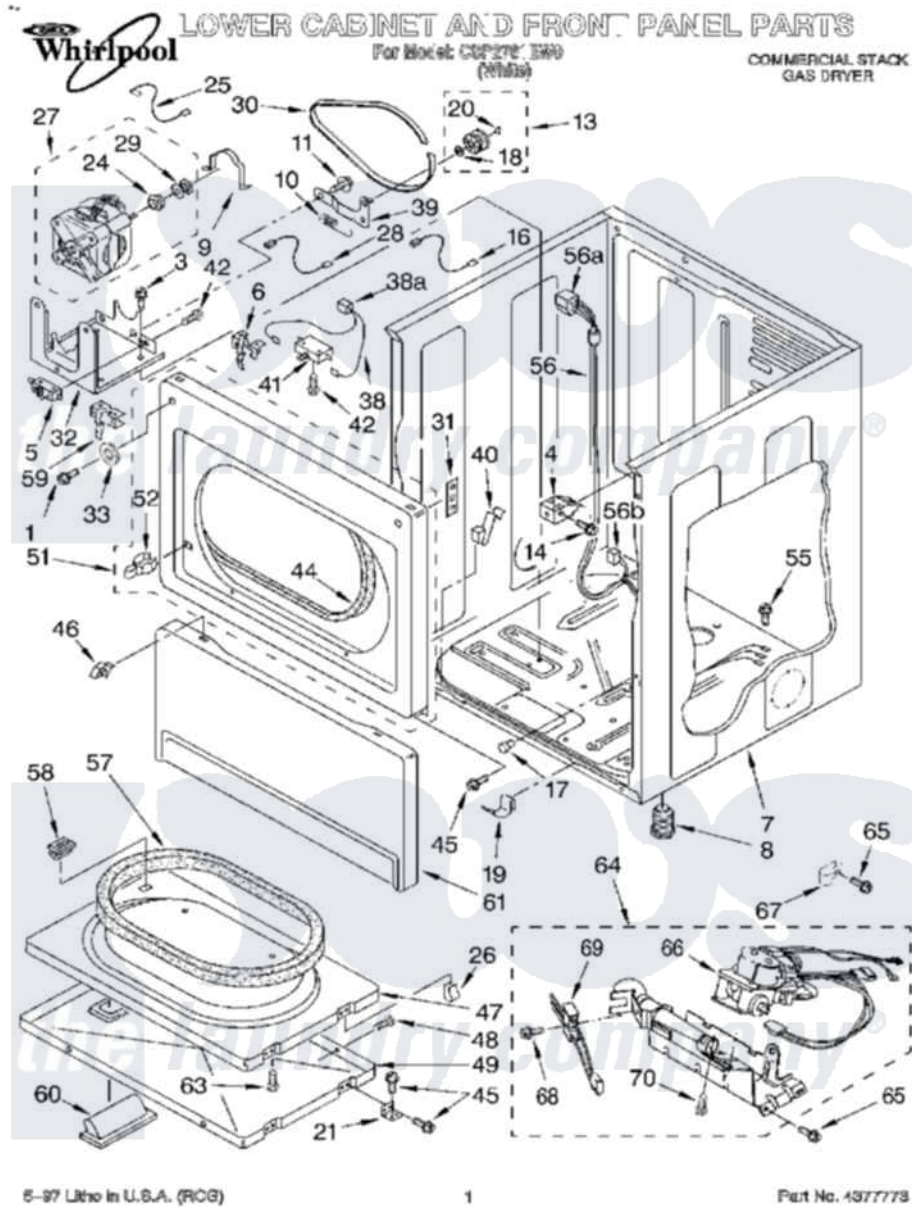

Whirlpool CSP2761EW0 01 - LOWER CABINET AND FRONT PANEL

Whirlpool Commercial Whirlpool CSP2761EW0 Dryer Parts Parts Diagram 01 - LOWER CABINET AND FRONT PANEL
 Click on the part number to view part

Item	Original Part Number	Replaced By	Status	Part Description
1	3390814	90767		Screw, 8A X 3/8 HeX Washer Head Tapping
3	3390663	681414		Screw, 10AB X 1/2
4	3391846			Clip, Front Panel
5	3394881	279782		Switch-Lid
6	691581			Lever, Door Switch
7	3402264	280051		Cabinet
8	3392100	49621		Feet-Leveling
9	660658			Clamp, Motor Mounting 343481 685441
10	3387374			Spring, Idler
11	3389420			Retainer-Idler 1/4-20 X 1/16
13	3388672	279640		Pulley-Idr
14	3393258	3373329D		Screw
16	3394081			Wire, Broken Belt Switch
17	693152			Bumper, Console
18	233520			Washer, Thrust