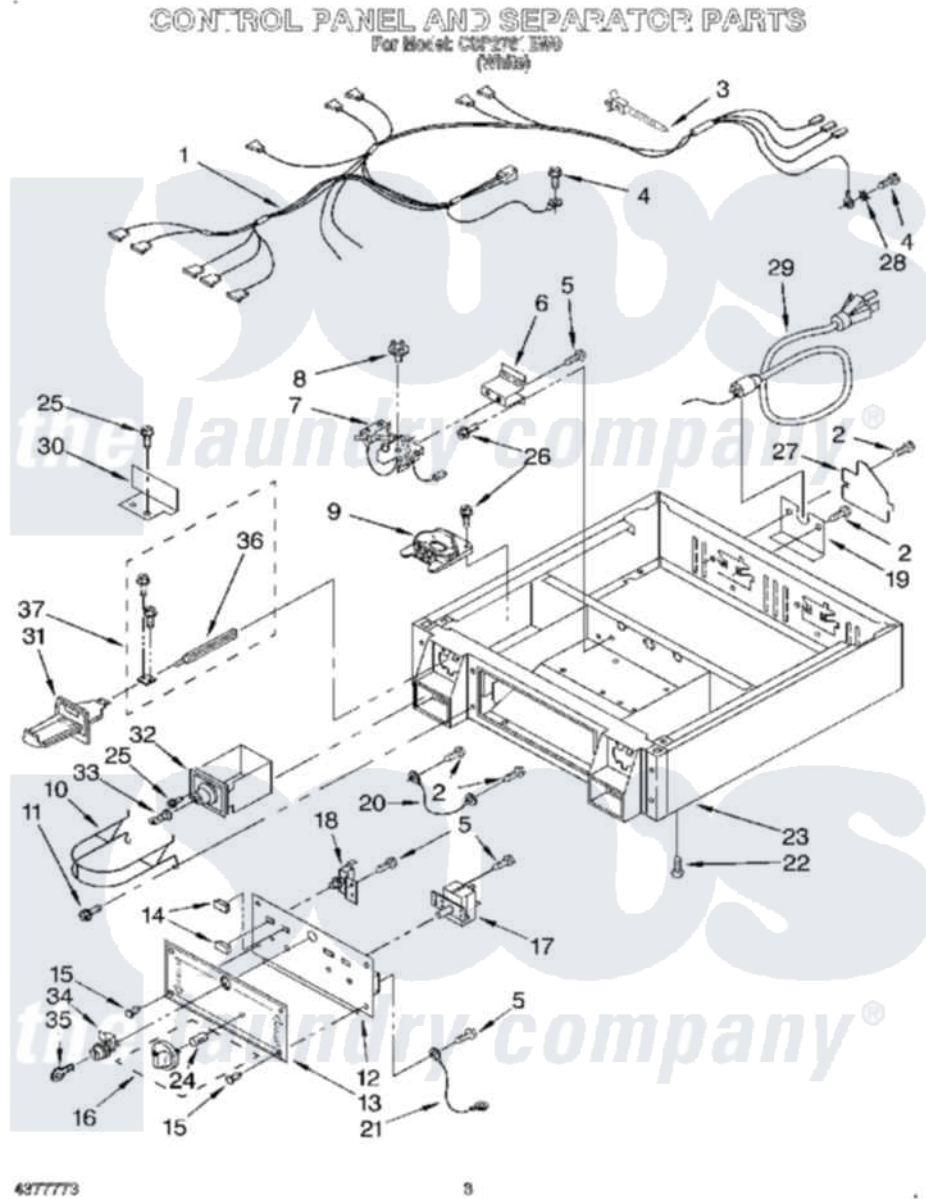

Whirlpool CSP2761EW0 03 - CONTROL PANEL AND SEPARATOR

Whirlpool [Commercial Whirlpool CSP2761EW0 Dryer Parts](#) Parts Diagram 03 - CONTROL PANEL AND SEPARATOR
Click on the part number to view part

Item	Original Part Number	Replaced By	Status	Part Description
1	3406276			Harness, Wire
2	3400000			Screw, 10-24 X 3/8
3	3391018			Tie Cable
4	697776	4331106		Screw, No.10-32 X 7/16
5	98139	303776		Screw
6	3390115			Bracket, Timer
7	3389668	279737		Timer
8	3387974			Timing Cam
"	343777			Timing Cam
9	3389224			Funnel, Coin
10	3389232			Protector, Slide
11	342043	486146		Screw
12	3391955		Not Available	Panel, Control
13	3406132		Not Available	Insert, Decorative
14	3349305			Lens, Light
15	354239			Rivet

16	3949703		Knob
17	3387810		Switch, Cycle
18	3388231		Switch, Push- To-Start
19	3390189		Strain Relief
20	3390895	3393463	Strut
21	340025	687133	Wire
22	3400500		Bolt, 3405245 5/16-18 X 3/4
23	3402385	3978853	Collar
24	688805		Clip, Spring Knob
25	96435	356418	Screw
26	98437	595095	Screw, 10-32 X 3/8
27	3396795		Cover, Terminal Block
28	3390443		Retainer, Terminal
29	3401402		Cord, Power
30	3390424		Extension, Slide