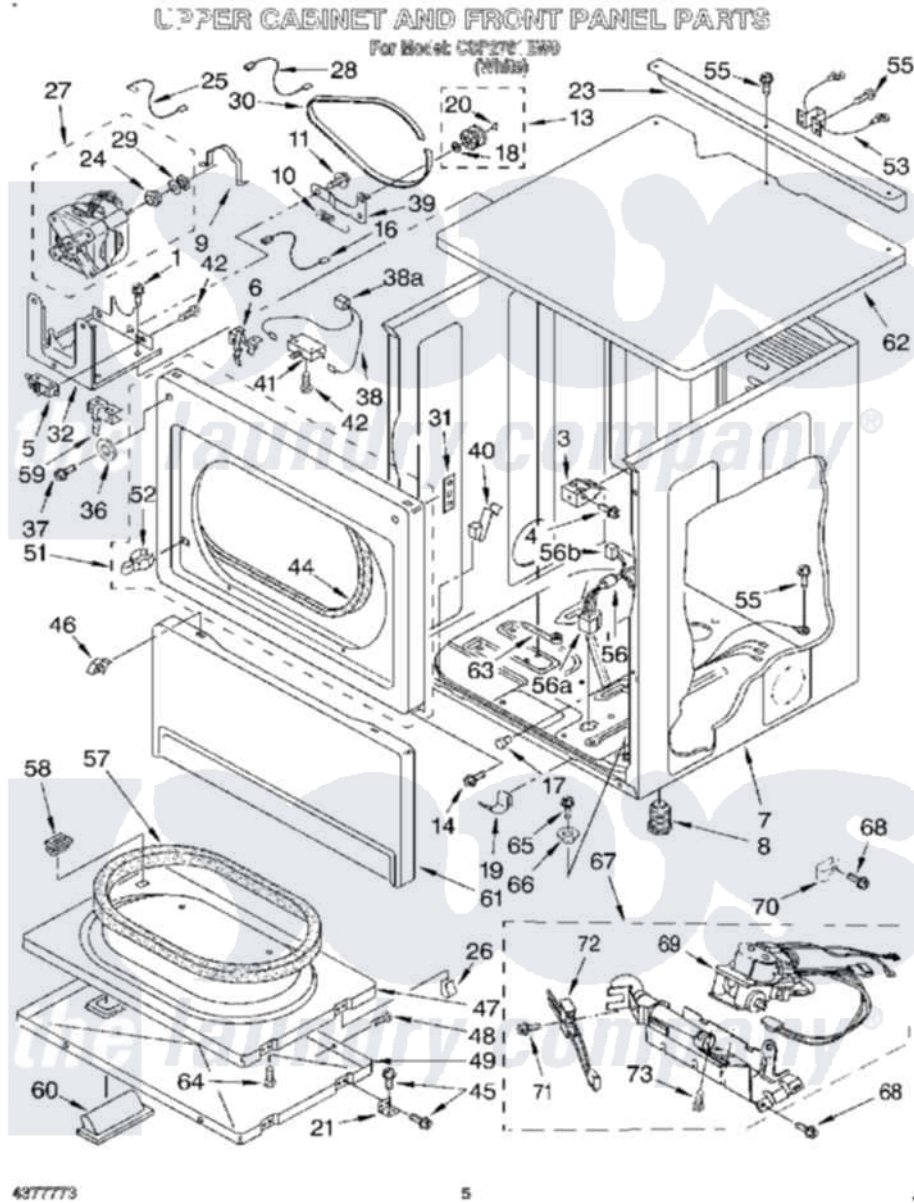

# Whirlpool CSP2761EW0 04 - UPPER CABINET AND FRONT PANEL

4377773

5

Whirlpool [Commercial Whirlpool CSP2761EW0 Dryer Parts](#) Parts Diagram 04 - UPPER CABINET AND FRONT PANEL  
Click on the part number to view part

Item	Original Part Number	Replaced By	Status	Part Description
1	3390663	<a href="#">681414</a>		Screw, 10AB X 1/2
3	<a href="#">3391846</a>			Clip, Front Panel
4	3393258	<a href="#">3373329D</a>		Screw
5	3394881	<a href="#">279782</a>		Switch-Lid
6	<a href="#">691581</a>			Lever, Door Switch
7	3402264	<a href="#">280051</a>		Cabinet
8	<a href="#">689172</a>			Foot, Dryer
9	<a href="#">660658</a>			Clamp, Motor Mounting 343481 685441
10	<a href="#">3387374</a>			Spring, Idler
11	<a href="#">3389420</a>			Retainer-Idler 1/4-20 X 1/16
13	3388672	<a href="#">279640</a>		Pulley-Idr
14	3393258	<a href="#">3373329D</a>		Screw
16	<a href="#">3394081</a>			Wire, Broken Belt Switch
17	<a href="#">693152</a>			Bumper, Console
18	<a href="#">233520</a>			Washer, Thrust
19	<a href="#">297092</a>			Clip