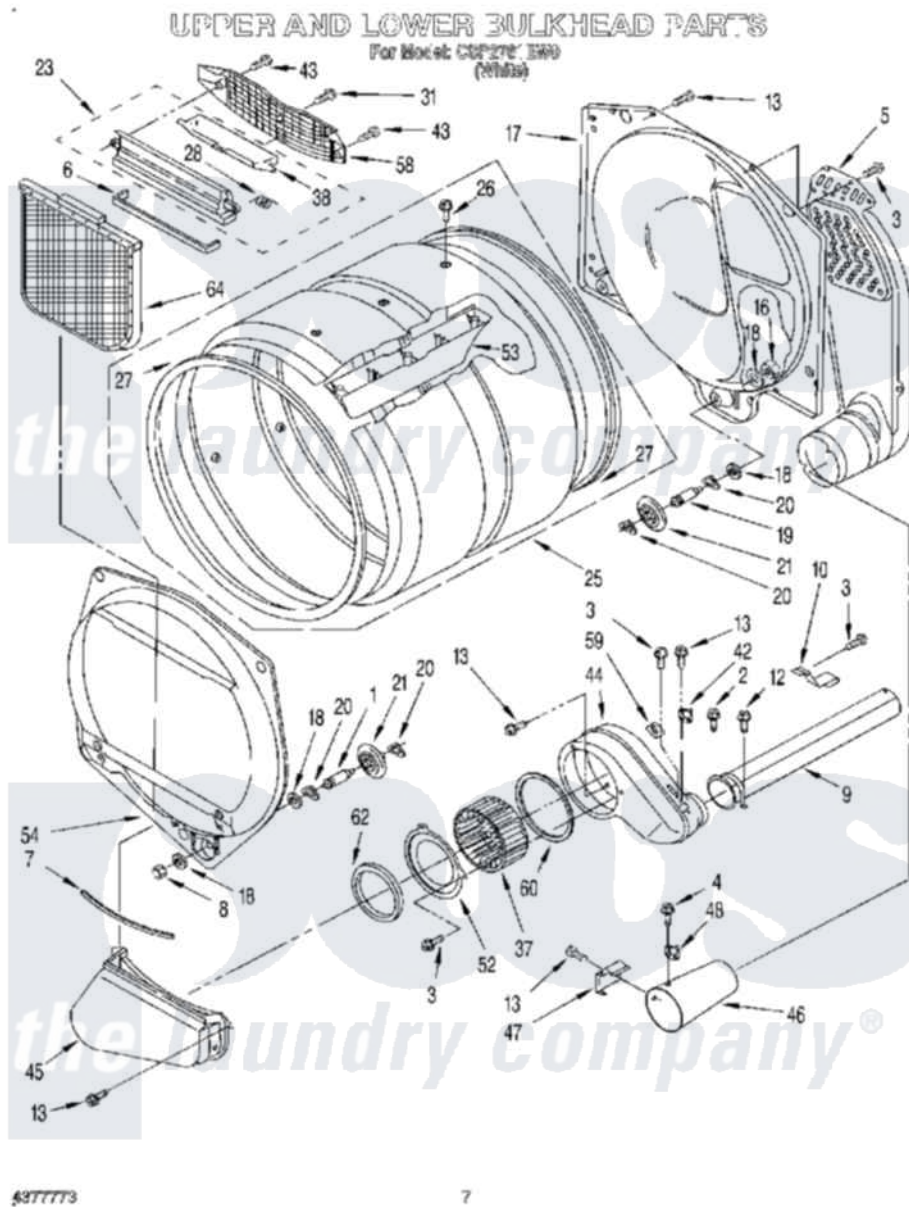

Whirlpool CSP2761EW0 06 - BULKHEAD, LITERATURE

4377773

7

Whirlpool [Commercial Whirlpool CSP2761EW0 Dryer Parts](#) Parts Diagram 06 - BULKHEAD, LITERATURE
Click on the part number to view part

Item	Original Part Number	Replaced By	Status	Part Description
1	3399508	W10359271		Shaft, Drum Roller Threads
2	695240	488729		Screw
3	3390646	W10139210		Screw, 8-18 X 5/16
4	90767			Screw, 8A X 3/8 HeX Washer Head Tapping
5	3387259	279898		Duct-Air
6	697813			Seal, Outlet Housing
7	697814	697813		Seal, Outlet Housing
8	3359452			Nut, Lock
9	3402715	279936		Kit-Exhst
10	3395536			Clip
12	3390814	90767		Screw, 8A X 3/8 HeX Washer Head Tapping
13	3390647	488729		Screw
16	3387709			Nut, 3/8-16
17	3387809			Bulkhead, Rear
18	3387459	W10080960		Washer, Support