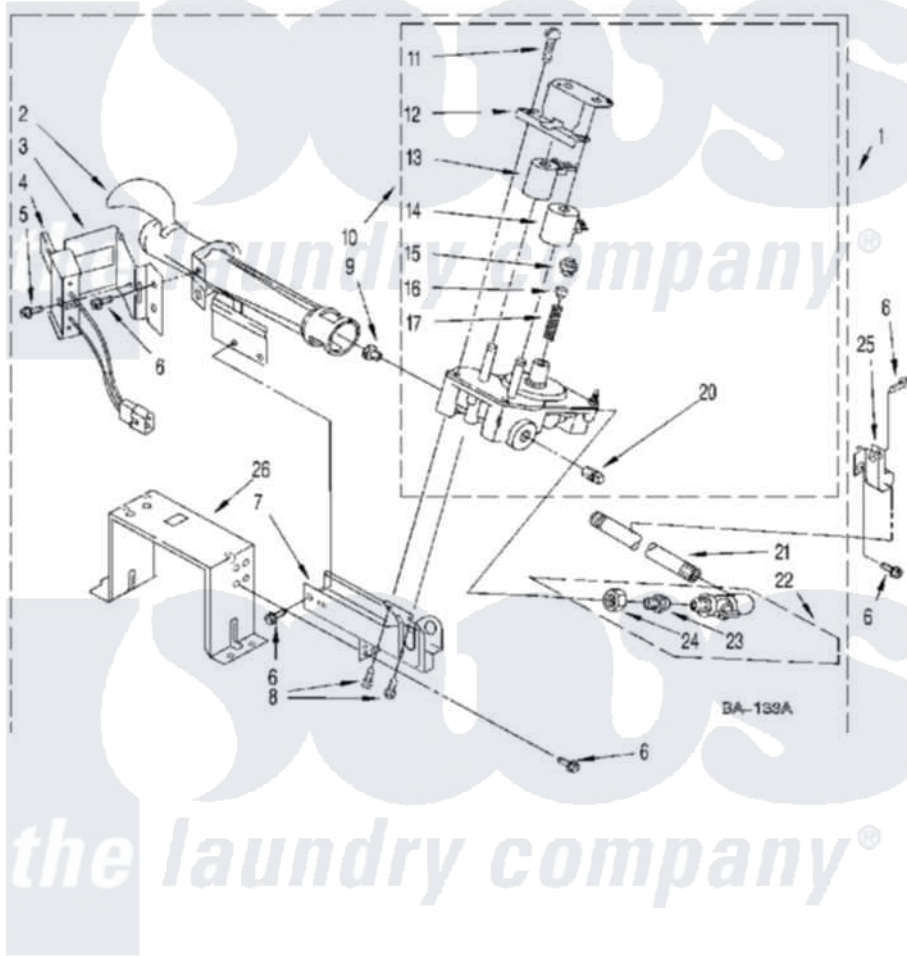

# Whirlpool CSP2761EW0 07 - 3401797 BURNER ASSEMBLY

## 3401797 BURNER ASSEMBLY

For Model: CSP2761EW0  
(NAT Gas)

4377773

B

Whirlpool [Commercial Whirlpool CSP2761EW0 Dryer Parts](#) Parts Diagram 07 - 3401797 BURNER ASSEMBLY  
Click on the part number to view part

Item	Original Part Number	Replaced By	Status	Part Description
1	3401797	<a href="#">285904</a>		Burner-Gas
2	688617	<a href="#">693140</a>		Burner
3	<a href="#">694298</a>			Bracket, Ignitor
4	686590	<a href="#">279311</a>		Ignitor
5	<a href="#">3393909</a>			Screw, 8-32 X 7/8
6	343641	<a href="#">681414</a>		Screw, 10AB X 1/2
7	3389871		Not Available	Base, Burner
8	<a href="#">3387057</a>			Screw, 10-16 X 1/2 Orifice, Burner
9	<a href="#">3397656</a>			Orifice, Burner
"	<a href="#">15775</a>	<a href="#">72017</a>		Paint, Touch-Up
10	3401775	<a href="#">279923</a>		NAT Gas
11	<a href="#">694421</a>			Screw, Bracket Mounting
12	<a href="#">694538</a>			Bracket, Shunt
13	<a href="#">694540</a>			Coil, 60 Hz
14	<a href="#">694539</a>			Coil, 60 Hz
15	<a href="#">694424</a>			Leak, Limiter