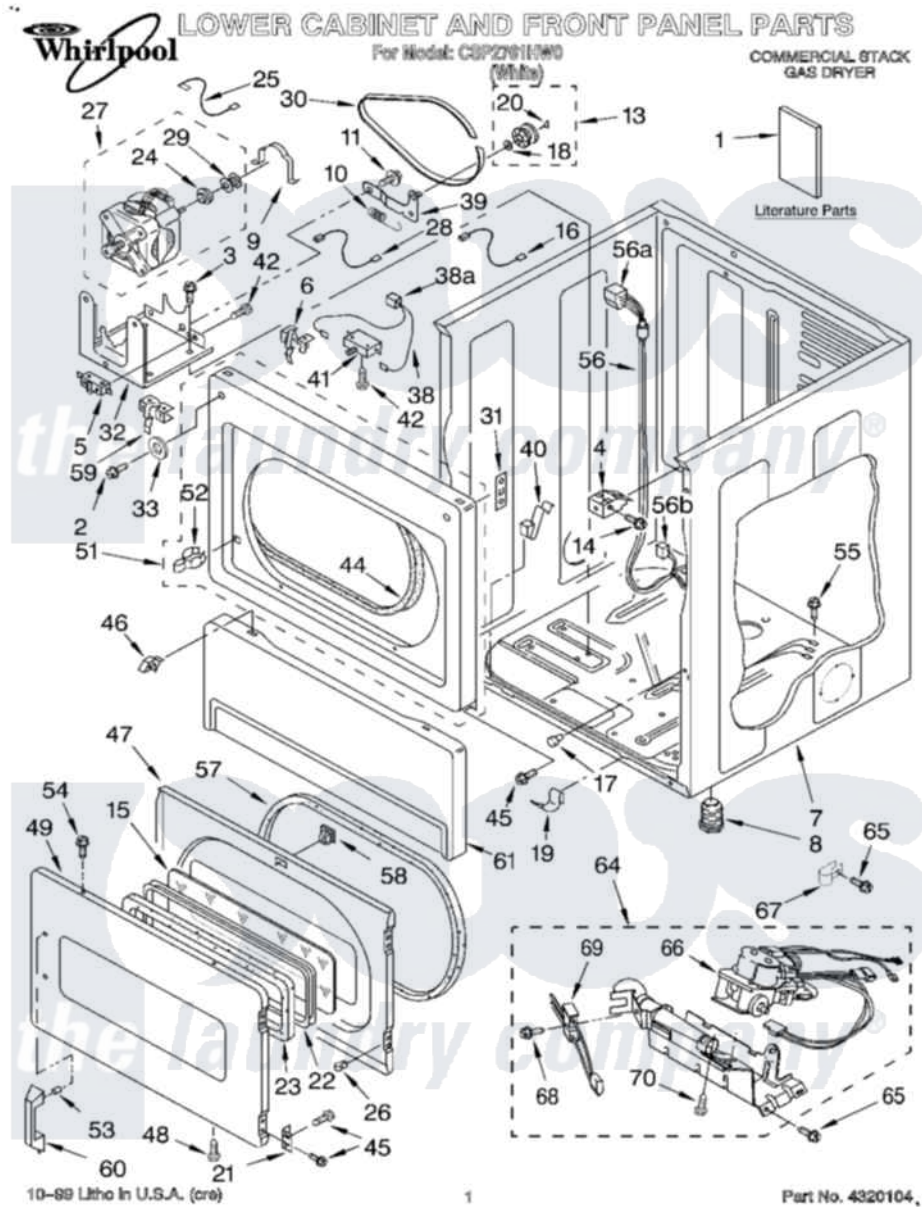

Whirlpool CSP2761HW0 01 - LOWER CABINET AND FRONT PANEL, LITE

Whirlpool Commercial Whirlpool CSP2761HW0 Dryer Parts Parts Diagram 01 - LOWER CABINET AND FRONT PANEL, LITE

Click on the part number to view part

Item	Original Part Number	Replaced By	Status	Part Description
1	LIT3395339		Not Available	LITERATURE PARTS (Installation Instructions)
"	LIT3406277		Not Available	LITERATURE PARTS (Wiring Diagram)
2	3390814	90767		Screw, 8A X 3/8 HeX Washer Head Tapping
3	3390663	681414		Screw, 10AB X 1/2
4	3391846			Clip, Front Panel
5	3394881	279782		Switch-Lid
6	691581			Lever, Door Switch
7	3402264	280051		Cabinet
8	3392100	49621		Feet-Leveling
9	660658			Clamp, Motor Mounting 343481 685441
10	3387374			Spring, Idler
11	3389420			Retainer-Idler 1/4-20 X 1/16
13	3388672	279640		Pulley-ldr