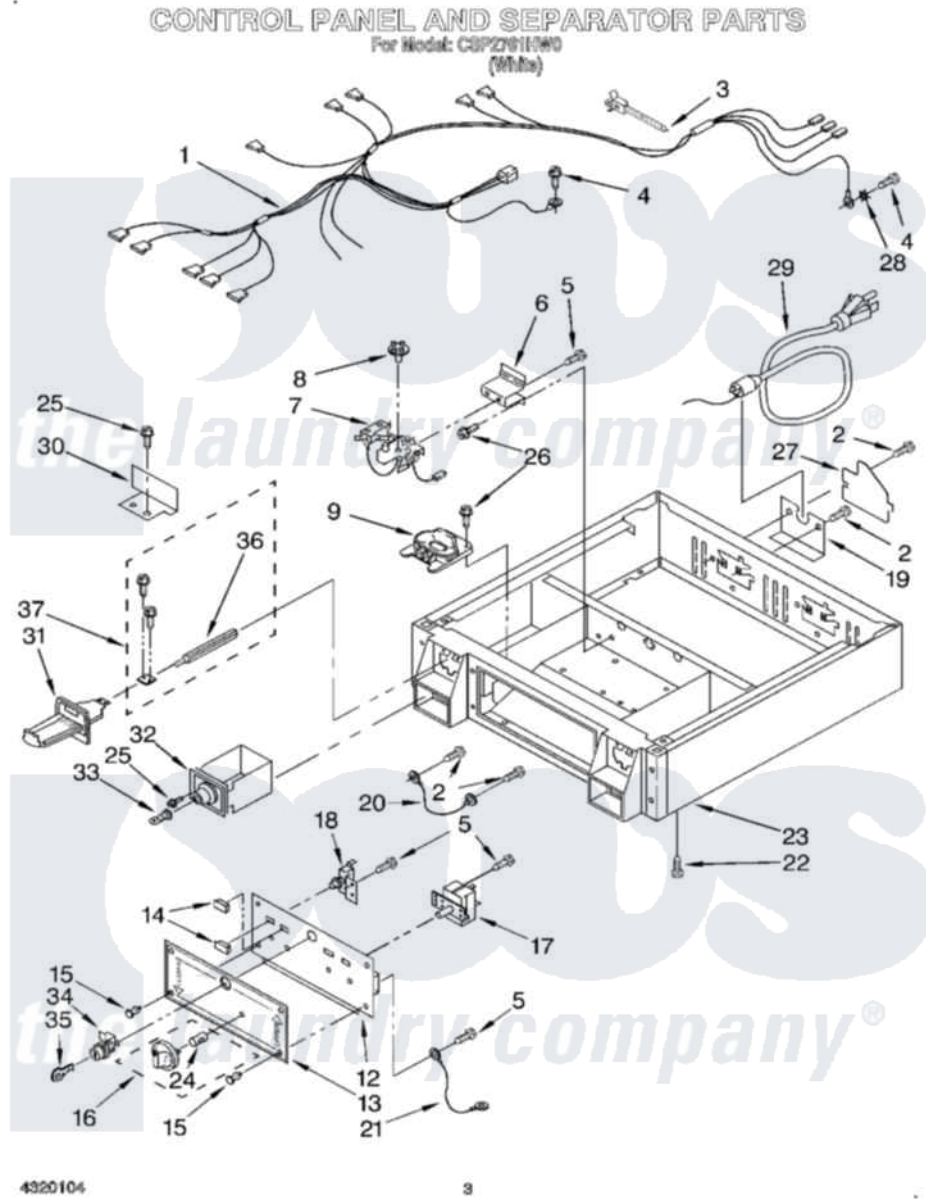

Whirlpool CSP2761HW0 03 - CONTROL PANEL AND SEPARATOR

Whirlpool [Commercial Whirlpool CSP2761HW0 Dryer Parts](#) Parts Diagram 03 - CONTROL PANEL AND SEPARATOR
Click on the part number to view part

Item	Original Part Number	Replaced By	Status	Part Description
1	3406276			Harness, Wire
2	3400000			Screw, 10-24 X 3/8
3	3391018			Tie Cable
4	697776	4331106		Screw, No.10-32 X 7/16
5	98139	303776		Screw
6	3390115			Bracket, Timer
7	3389668	279737		Timer
8	3387974			Timing Cam
"	343777			Timing Cam
9	3389224			Funnel, Coin
12	3391955		Not Available	Panel, Control
13	3406132		Not Available	Insert, Decorative
14	3349305			Lens, Light
15	354239			Rivet
16	3949703			Knob
17	3387810			Switch, Cycle

18	3388231		Switch, Push- To-Start
19	3390189		Strain Relief
20	3390895	3393463	Strut
21	340025	687133	Wire
22	3400500		Bolt, 3405245 5/16-18 X 3/4
23	3402385	3978853	Collar
24	688805		Clip, Spring Knob
25	96435	356418	Screw
26	98437	595095	Screw, 10-32 X 3/8
27	3396795		Cover, Terminal Block
28	3390443		Retainer, Terminal
29	3401402		Cord, Power
30	3390424		Extension, Slide