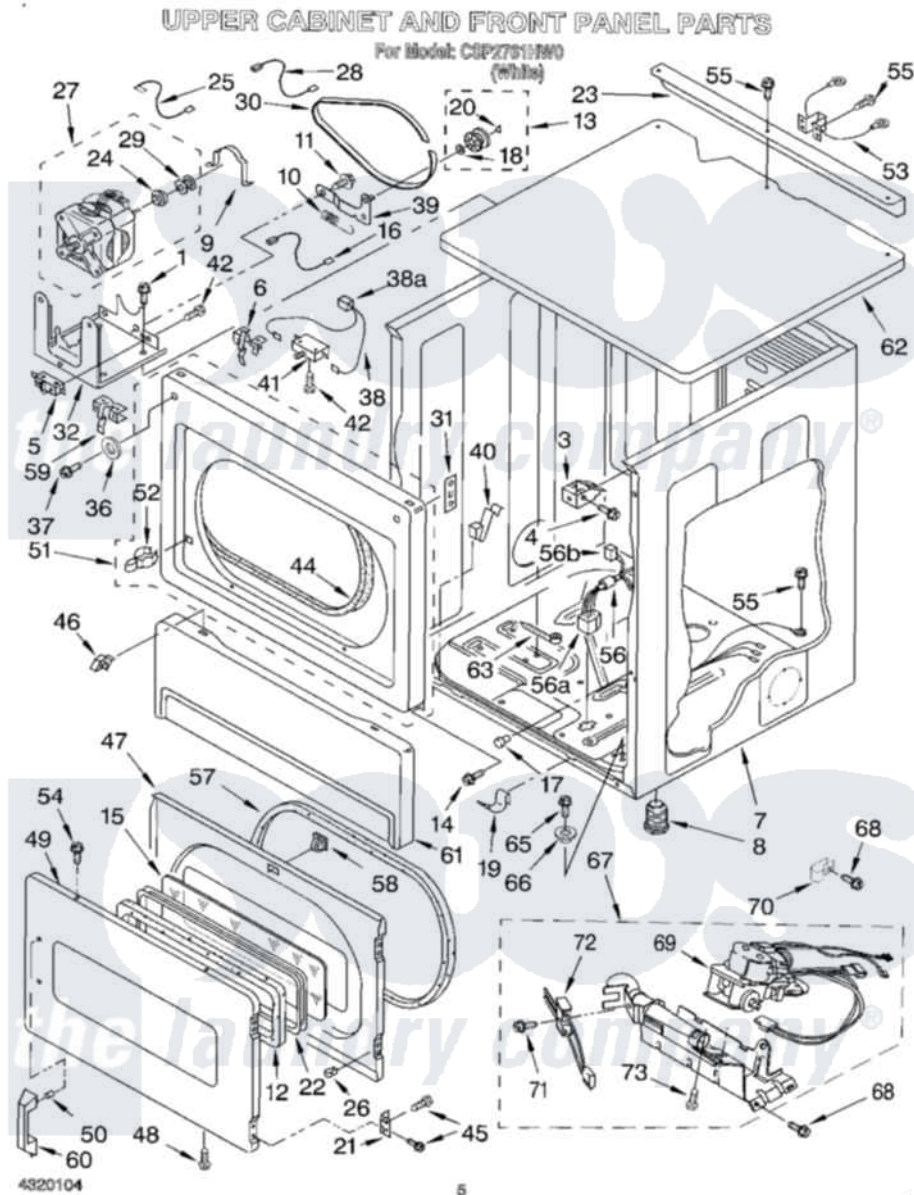

Whirlpool CSP2761HW0 04 - UPPER CABINET AND FRONT PANEL

Whirlpool Commercial Whirlpool CSP2761HW0 Dryer Parts Parts Diagram 04 - UPPER CABINET AND FRONT PANEL
Click on the part number to view part

Item	Original Part Number	Replaced By	Status	Part Description
1	3390663	681414		Screw, 10AB X 1/2
3	3391846			Clip, Front Panel
4	3393258	3373329D		Screw
5	3394881	279782		Switch-Lid
6	691581			Lever, Door Switch
7	3402264	280051		Cabinet
8	689172			Foot, Dryer
9	660658			Clamp, Motor Mounting 343481 685441
10	3387374			Spring, Idler
11	3389420			Retainer-Idler 1/4-20 X 1/16
12	3392915			Gasket, Window
13	3388672	279640		Pulley-ldr
14	3393258	3373329D		Screw
15	3392918	3396122		Window Pack. Includes Illustration 15 And 25)
16	3394081			Wire, Broken Belt Switch