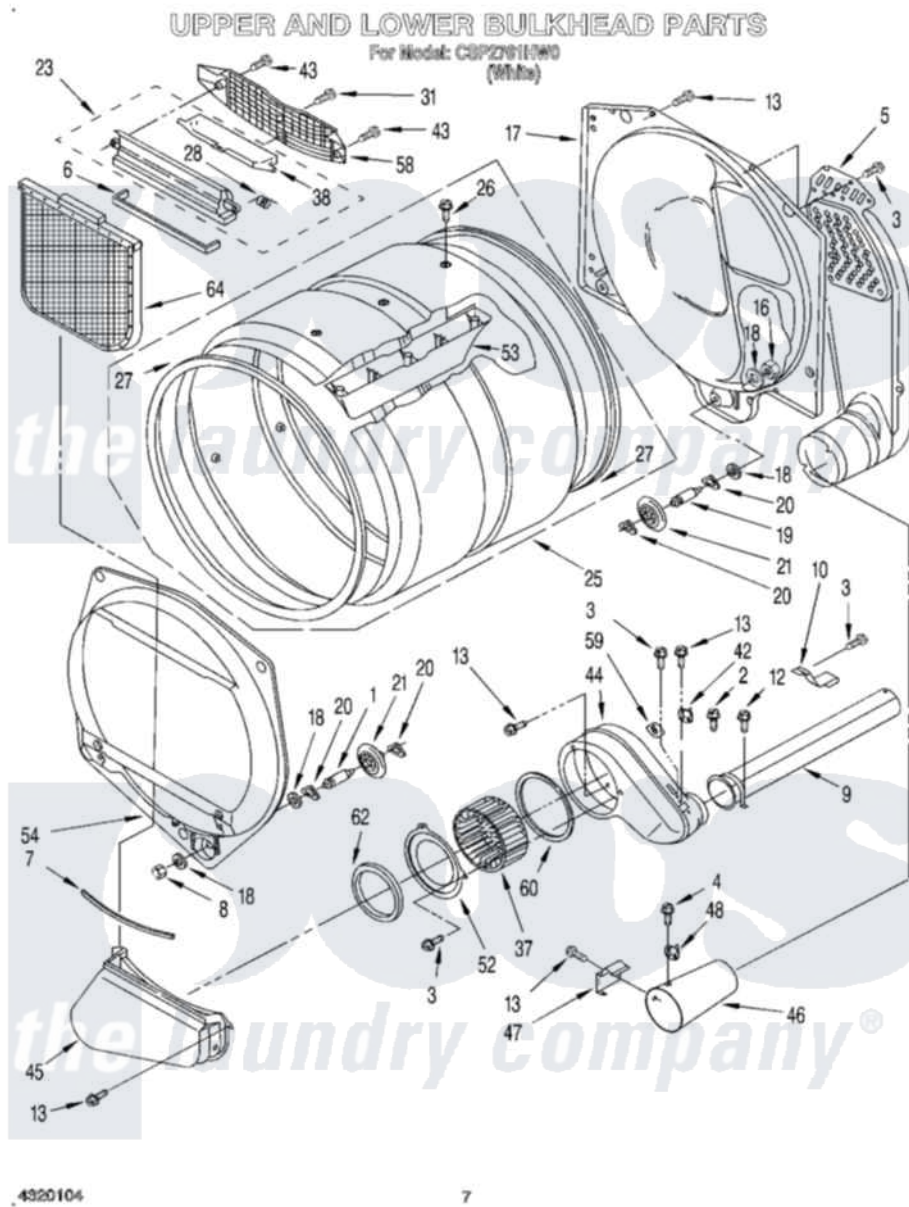

# Whirlpool CSP2761HW0 06 - UPPER AND LOWER BULKHEAD

Whirlpool [Commercial Whirlpool CSP2761HW0 Dryer Parts](#) Parts Diagram 06 - UPPER AND LOWER BULKHEAD  
Click on the part number to view part

Item	Original Part Number	Replaced By	Status	Part Description
1	3399508	<a href="#">W10359271</a>		Shaft, Drum Roller Threads
2	695240	<a href="#">488729</a>		Screw
3	<a href="#">3390646</a>	<a href="#">W10139210</a>		Screw, 8-18 X 5/16
4	<a href="#">90767</a>			Screw, 8A X 3/8 HeX Washer Head Tapping
5	<a href="#">3394346</a>			Air Duct Assembly
6	<a href="#">697813</a>			Seal, Outlet Housing
7	697814	<a href="#">697813</a>		Seal, Outlet Housing
8	<a href="#">3359452</a>			Nut, Lock
9	3402715	<a href="#">279936</a>		Kit-Exhst
10	<a href="#">3395536</a>			Clip
12	3390814	<a href="#">90767</a>		Screw, 8A X 3/8 HeX Washer Head Tapping
13	3390647	<a href="#">488729</a>		Screw
16	<a href="#">3387709</a>			Nut, 3/8-16
17	<a href="#">3387809</a>			Bulkhead, Rear
18	3387459	<a href="#">W10080960</a>		Washer, Support