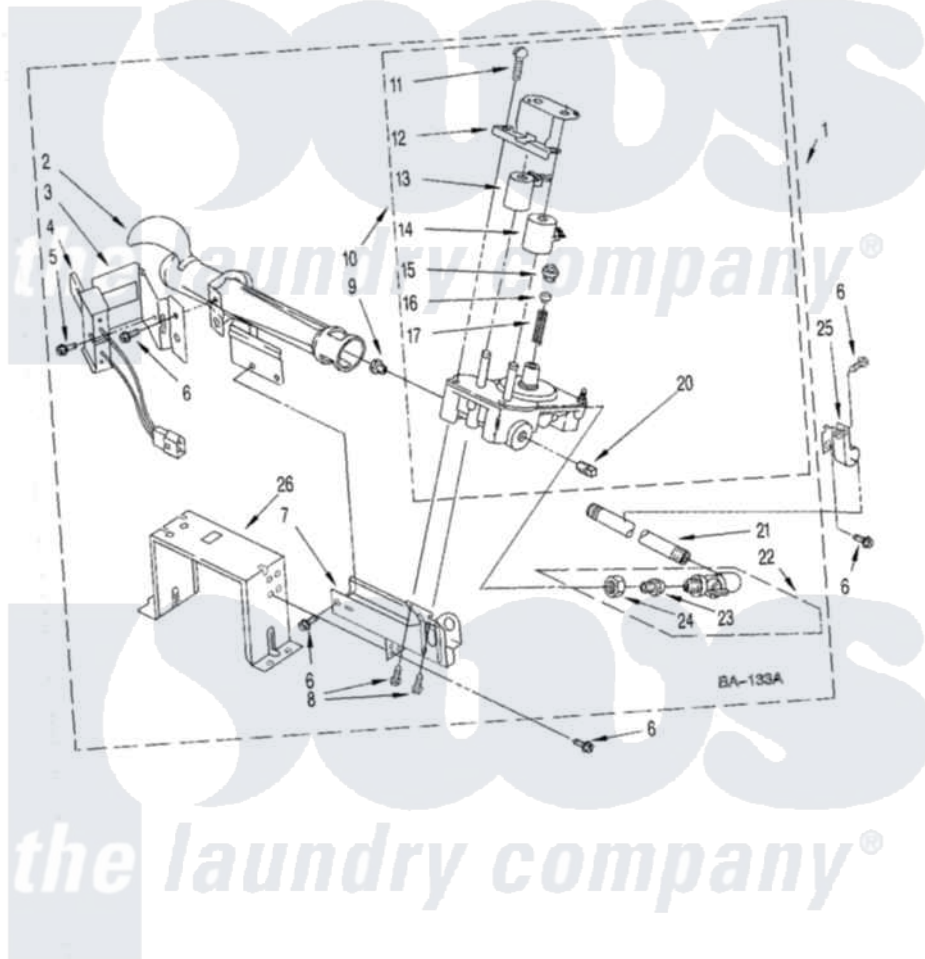

# Whirlpool CSP2761HW0 07 - 3401797 BURNER ASSEMBLY

3401797 BURNER ASSEMBLY  
For Model: CSP2761HW0  
(White)

.4320104

Whirlpool Commercial Whirlpool CSP2761HW0 Dryer Parts Parts Diagram 07 - 3401797 BURNER ASSEMBLY  
Click on the part number to view part