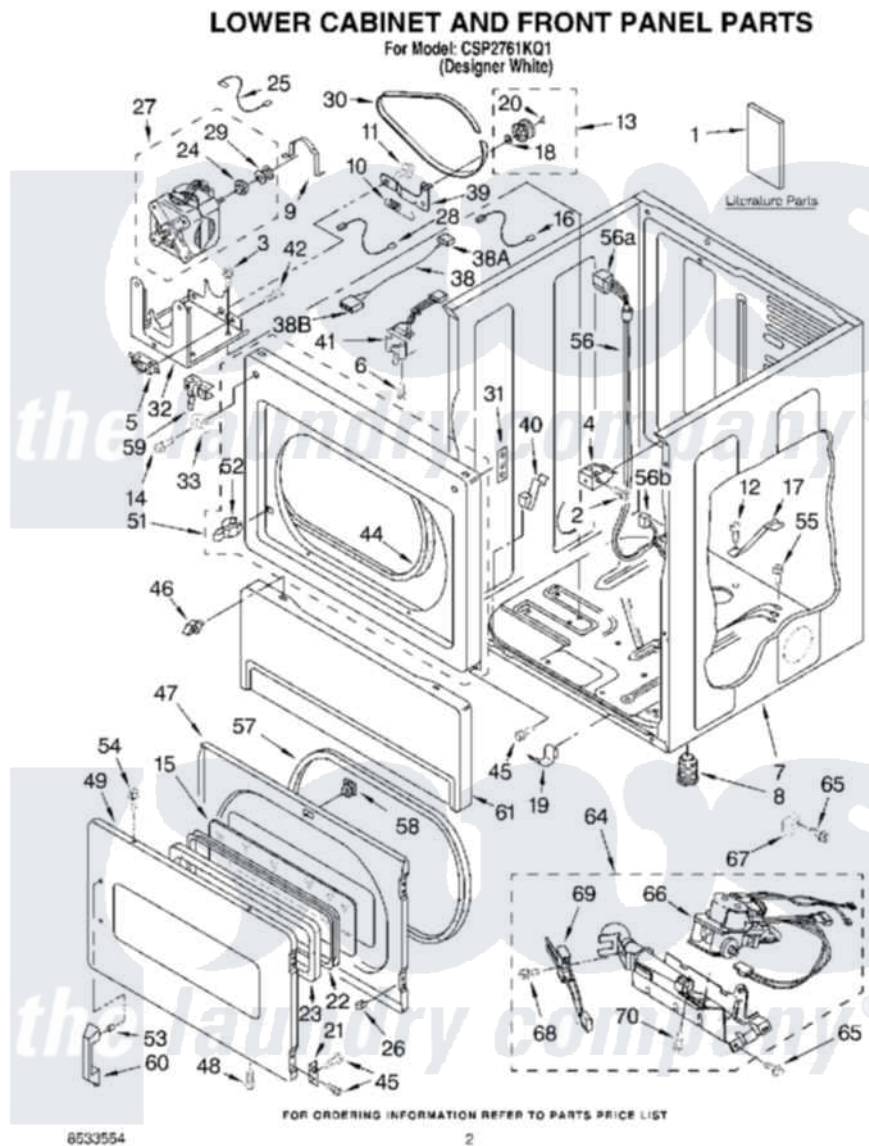

Whirlpool CSP2761KQ1 02 - LOWER CABINET AND FRONT PANEL, LITE

Whirlpool [Commercial Whirlpool CSP2761KQ1 Dryer Parts](#) Parts Diagram 02 - LOWER CABINET AND FRONT PANEL, LITE

[Click on the part number to view part](#)

Item	Original Part Number	Replaced By	Status	Part Description
1	LIT8527813		Not Available	Literature Parts (Installation Instructions)
"	LIT8528099			Literature Parts (Wiring Diagram (Upper))
"	LIT8528098			Literature Parts (Wiring Diagram (Lower))
"	LIT8533554			Repair Parts List
2	3391915	681615		Screw
3	3390663	681414		Screw, 10AB X 1/2
4	3391846			Clip, Front Panel
5	3394881	279782		Switch-Lid
6	697773	3395530		Screw
7	8310656			Cabinet
8	689172			Foot, Dryer
9	660658			Clamp, Motor Mounting 343481 685441
10	3387374			Spring, Idler