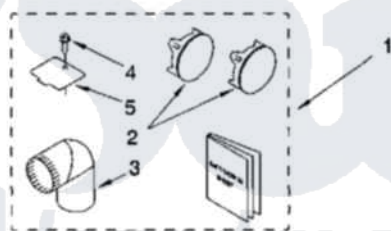

Whirlpool CSP2761KQ1 03 - OPTIONAL

For Model: CSP2761KQ1
(Designer White)

OPTIONAL PARTS (NOT INCLUDED)

3

e533554

[Whirlpool Commercial Whirlpool CSP2761KQ1 Dryer Parts](#) Parts Diagram 03 - OPTIONAL
Click on the part number to view part