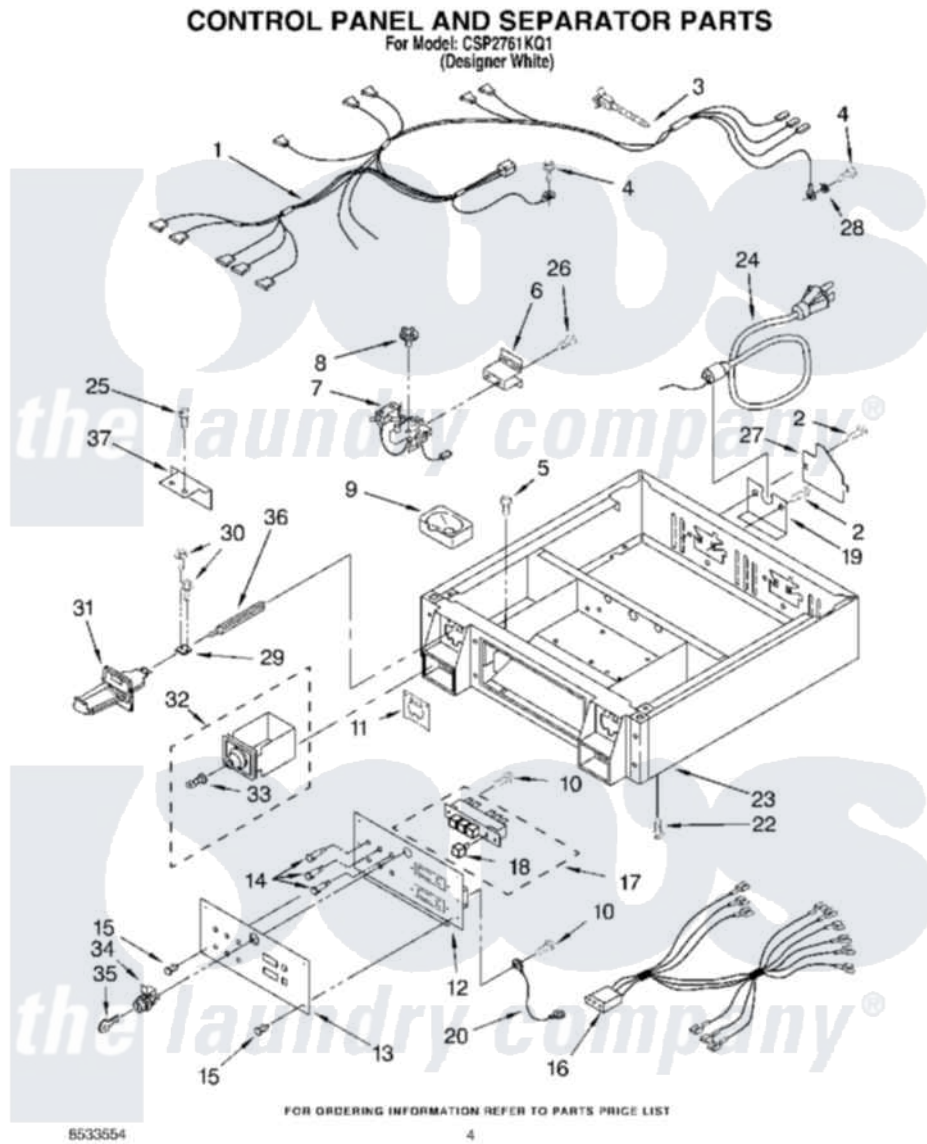

Whirlpool CSP2761KQ1 04 - CONTROL PANEL AND SEPARATOR

Whirlpool Commercial Whirlpool CSP2761KQ1 Dryer Parts Parts Diagram 04 - CONTROL PANEL AND SEPARATOR
Click on the part number to view part

Item	Original Part Number	Replaced By	Status	Part Description
1	8283295			Harness, Wire
2	3400000			Screw, 10-24 X 3/8
3	3391018			Tie Cable
4	697776	4331106		Screw, No.10-32 X 7/16
5	98139	303776		Screw
6	3390115			Bracket, Timer
7	3389668	279737		Timer
8	3387974			Timing Cam
"	339855			Timing Cam
"	343777			Timing Cam
"	339854			Timing Cam
"	339583		Not Available	CamAlso Available (12-Pin (15 Min.))
9	385421			Funnel, Coin
10	303921	489128		Screw, 8-32 X 27/64
11	3954761	279950		Funnel
12	3979100			Panel, Control

13	8527831	8565384	Insert, Decorative
14	3979325		Lamp, Indicator
"	3979326		Lamp, Indicator
"	3979327		Lamp, Indicator
15	354239		Rivet
16	8283296		Wire Jumper
17	8316437	W10330137	Switch, Pushbutton
18	8316433		Pushbutton
19	3390189		Strain Relief
20	3401699		Jumper Wire
22	3400500		Bolt, 3405245 5/16-18 X 3/4
23	3978853		Collar
24	3401402		Cord, Power
25	96435	356418	Screw
26	3400094		Screw, 10-32 X 3/8
27	3396795		Cover, Terminal Block
28	3390443		Retainer, Terminal
29	8316523		Extension
30	3400086		Screw, 10-32 X 3/8
31	8316520		Slide Mechanism Inserts
"	8316264	4396666	Insert
"	8316265	4396667	Insert
32	8316525	4396671	Box
33	279598	4391960	Element
34	8316526	4396668	Lock-Cam
35	67001048	67001285	Cover, Light
36	8318517	8576635	Bolt
37	3390424		Extension, Slide