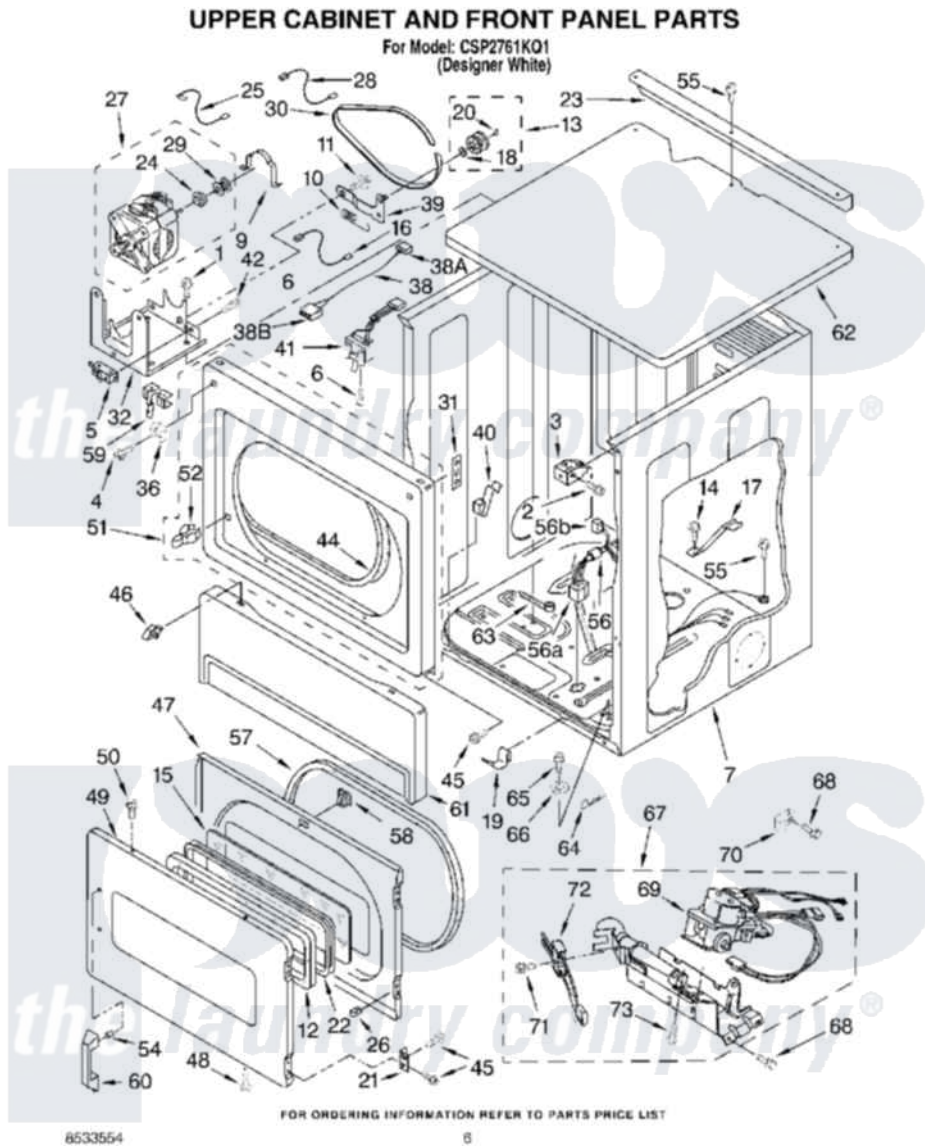

Whirlpool CSP2761KQ1 05 - UPPER CABINET AND FRONT PANEL

Whirlpool [Commercial Whirlpool CSP2761KQ1 Dryer Parts](#) Parts Diagram 05 - UPPER CABINET AND FRONT PANEL
Click on the part number to view part

Item	Original Part Number	Replaced By	Status	Part Description
1	3390663	681414		Screw, 10AB X 1/2
2	3391915	681615		Screw
3	3391846			Clip, Front Panel
4	3393258	3373329D		Screw
5	3394881	279782		Switch-Lid
6	697773	3395530		Screw
7	8310656			Cabinet
9	660658			Clamp, Motor Mounting 343481 685441
10	3387374			Spring, Idler
11	3389420			Retainer-Idler 1/4-20 X 1/16
12	3392915			Gasket, Window
13	3388672	279640		Pulley-Idr
14	693995			Screw, Hex Head
15	3392918	3396122		Window Pack. Includes Illustration 15 And 25)
"	3396122			Window Pack. Includes Illus.

69	3401775	279923	NAT Gas
70	3387561		Clamp-Pipe
71	3393909		Screw, 8-32 X 7/8
72	686590	279311	Ignitor
73	3387057		Screw, 10-16 X 1/2 Orifice, Burner