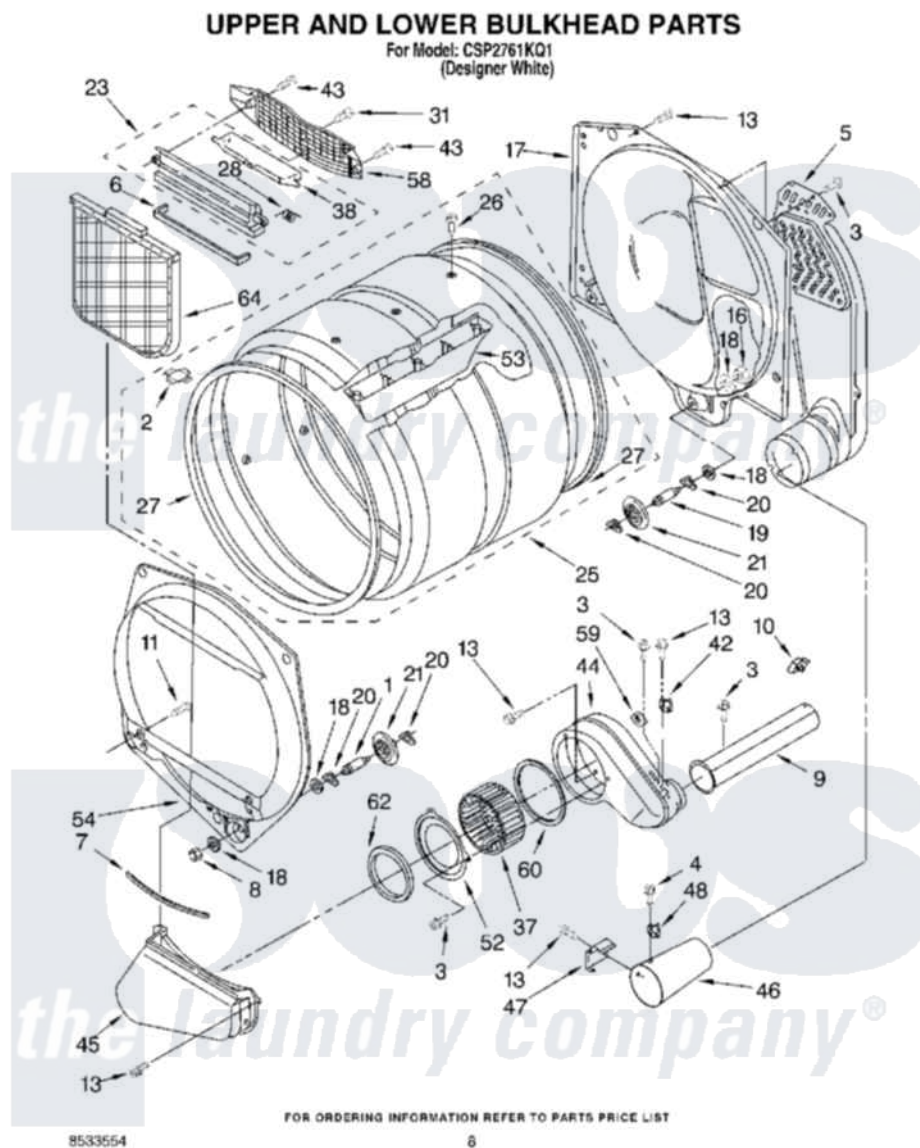

# Whirlpool CSP2761KQ1 07 - UPPER AND LOWER BULKHEAD

Whirlpool [Commercial Whirlpool CSP2761KQ1 Dryer Parts](#) Parts Diagram 07 - UPPER AND LOWER BULKHEAD  
Click on the part number to view part

Item	Original Part Number	Replaced By	Status	Part Description
1	3399508	<a href="#">W10359271</a>		Shaft, Drum Roller Threads
2	<a href="#">8066086</a>			Plug, Drum Hole
3	<a href="#">3390646</a>	<a href="#">W10139210</a>		Screw, 8-18 X 5/16
4	<a href="#">90767</a>			Screw, 8A X 3/8 HeX Washer Head Tapping
5	<a href="#">3394346</a>			Air Duct Assembly
6	<a href="#">697813</a>			Seal, Outlet Housing
7	697814	<a href="#">697813</a>		Seal, Outlet Housing
8	<a href="#">3359452</a>			Nut, Lock
9	<a href="#">8318486</a>	<a href="#">279936</a>		Kit-Exhst
10	<a href="#">3388229</a>			Retainer, Toe Panel
11	3357011	<a href="#">308685</a>		Side Trim )
13	3390647	<a href="#">488729</a>		Screw
16	<a href="#">3387709</a>			Nut, 3/8-16
17	<a href="#">3387809</a>			Bulkhead, Rear
18	3387459	<a href="#">W10080960</a>		Washer, Support
19	3399509	<a href="#">W10359272</a>		Shaft, Roller Drum Threads