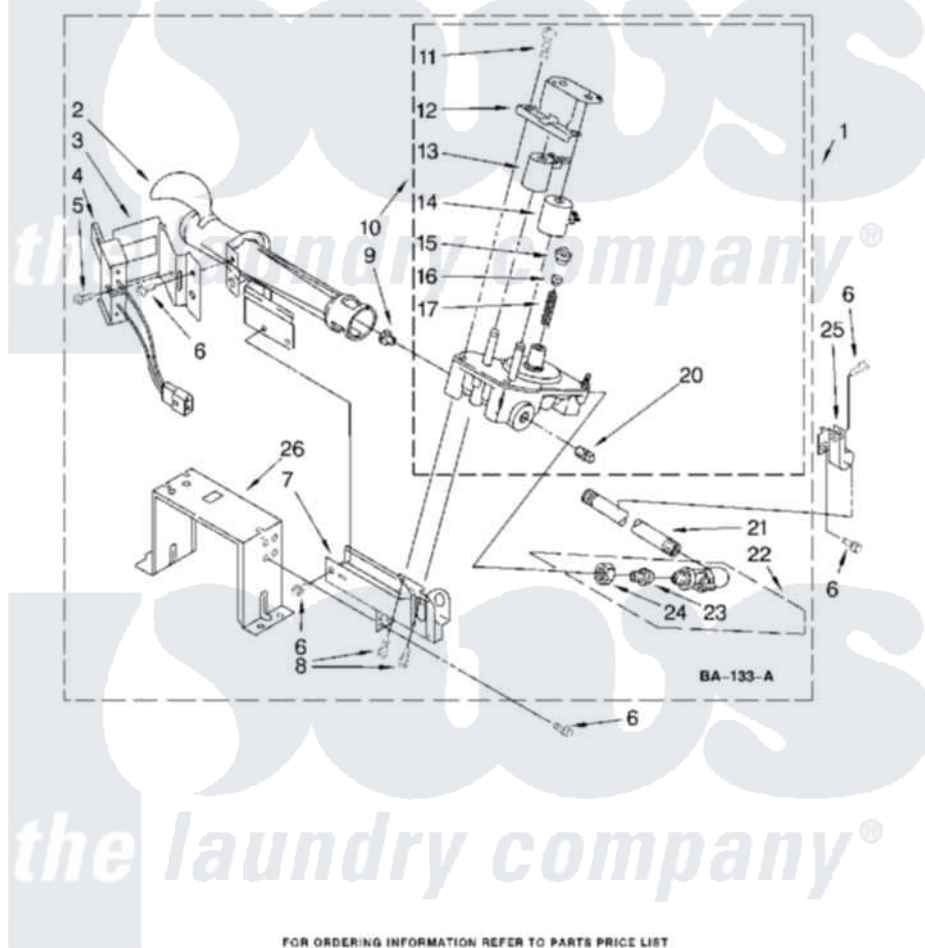

# Whirlpool CSP2761KQ1 08 - 3401797 BURNER

## 3401797 BURNER ASSEMBLY

For Model: CSP2761KQ1  
(Designer White)

USE WITH TYPE 1 - NATURAL, TYPE 2 - MIXED,  
AND TYPE 4 - LIQUEFIED PROPANE AND BUTANE GASES

8533554

FOR ORDERING INFORMATION REFER TO PARTS PRICE LIST

10

Whirlpool [Commercial Whirlpool CSP2761KQ1 Dryer Parts](#) Parts Diagram 08 - 3401797 BURNER  
Click on the part number to view part

Item	Original Part Number	Replaced By	Status	Part Description
1	3401797	<a href="#">285904</a>		Burner-Gas
2	688617	<a href="#">693140</a>		Burner
3	<a href="#">694298</a>			Bracket, Ignitor
4	686590	<a href="#">279311</a>		Ignitor
5	<a href="#">3393909</a>			Screw, 8-32 X 7/8
6	343641	<a href="#">681414</a>		Screw, 10AB X 1/2
7	3389871		Not Available	Base, Burner
8	<a href="#">3387057</a>			Screw, 10-16 X 1/2 Orifice, Burner
9	<a href="#">3397656</a>			Orifice, Burner
"	<a href="#">15775</a>	<a href="#">72017</a>		Paint, Touch-Up
10	3401775	<a href="#">279923</a>		NAT Gas
11	<a href="#">694421</a>			Screw, Bracket Mounting
12	<a href="#">694538</a>			Bracket, Shunt
13	<a href="#">694540</a>			Coil, 60 Hz
14	<a href="#">694539</a>			Coil, 60 Hz
15	<a href="#">694424</a>			Leak, Limiter