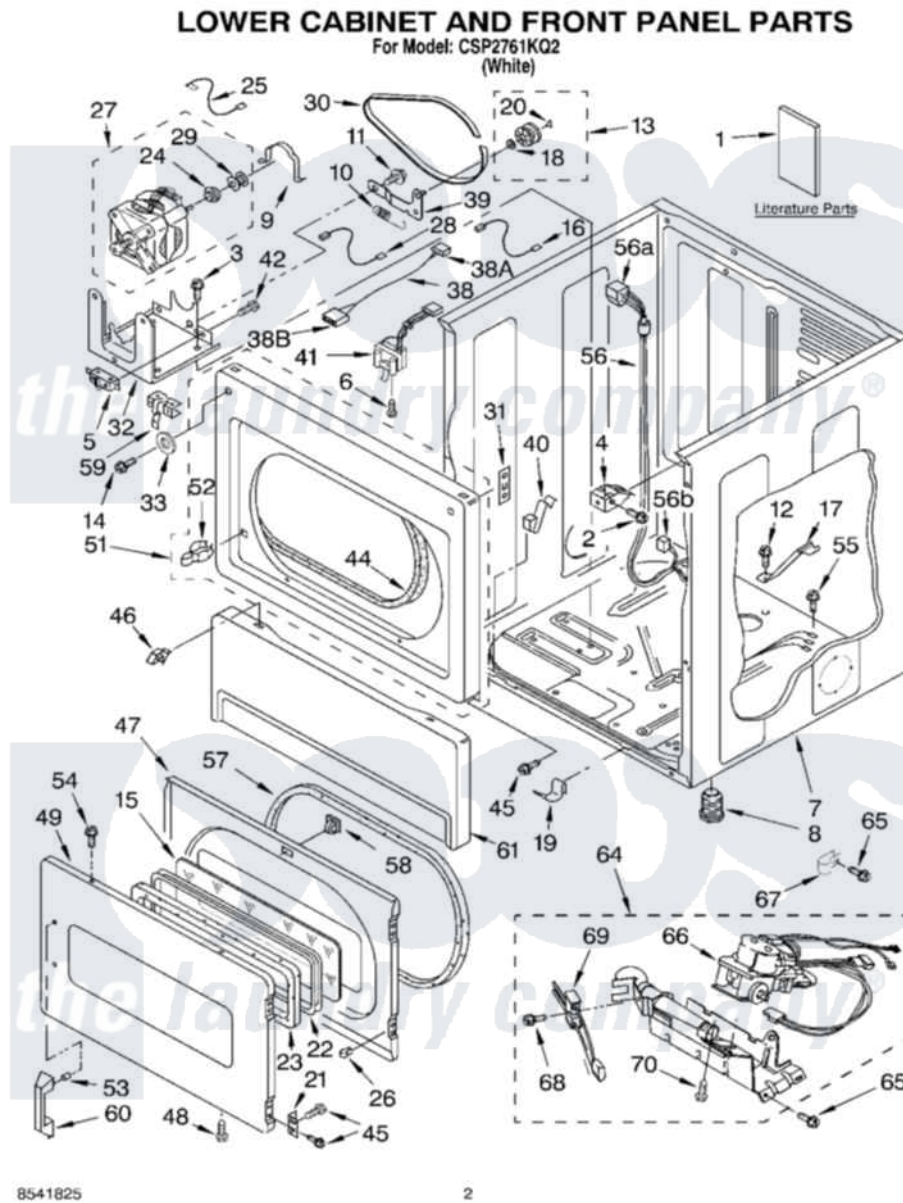

Whirlpool CSP2761KQ2 01 - LOWER CABINET AND FRONT PANEL PARTS OPTIONAL PARTS

Whirlpool [Commercial Whirlpool CSP2761KQ2 Dryer Parts](#) Parts Diagram 01 - LOWER CABINET AND FRONT PANEL PARTS OPTIONAL PARTS
Click on the part number to view part

Item	Original Part Number	Replaced By	Status	Part Description
"			Not Available	
"	LIT8527813		Not Available	Literature Parts (Installation Instructions)
"	LIT8528099			Literature Parts (Wiring Diagram (Upper))
"	LIT8528098			Literature Parts (Wiring Diagram (Lower))
2	3391915	681615		Screw
3	3390663	681414		Screw, 10AB X 1/2
4	3391846			Clip, Front Panel
5	3394881	279782		Switch-Lid
6	697773	3395530		Screw
7	8310656			Cabinet
8	3392100	49621		Feet-Leveling
9	660658			Clamp, Motor Mounting 343481 685441