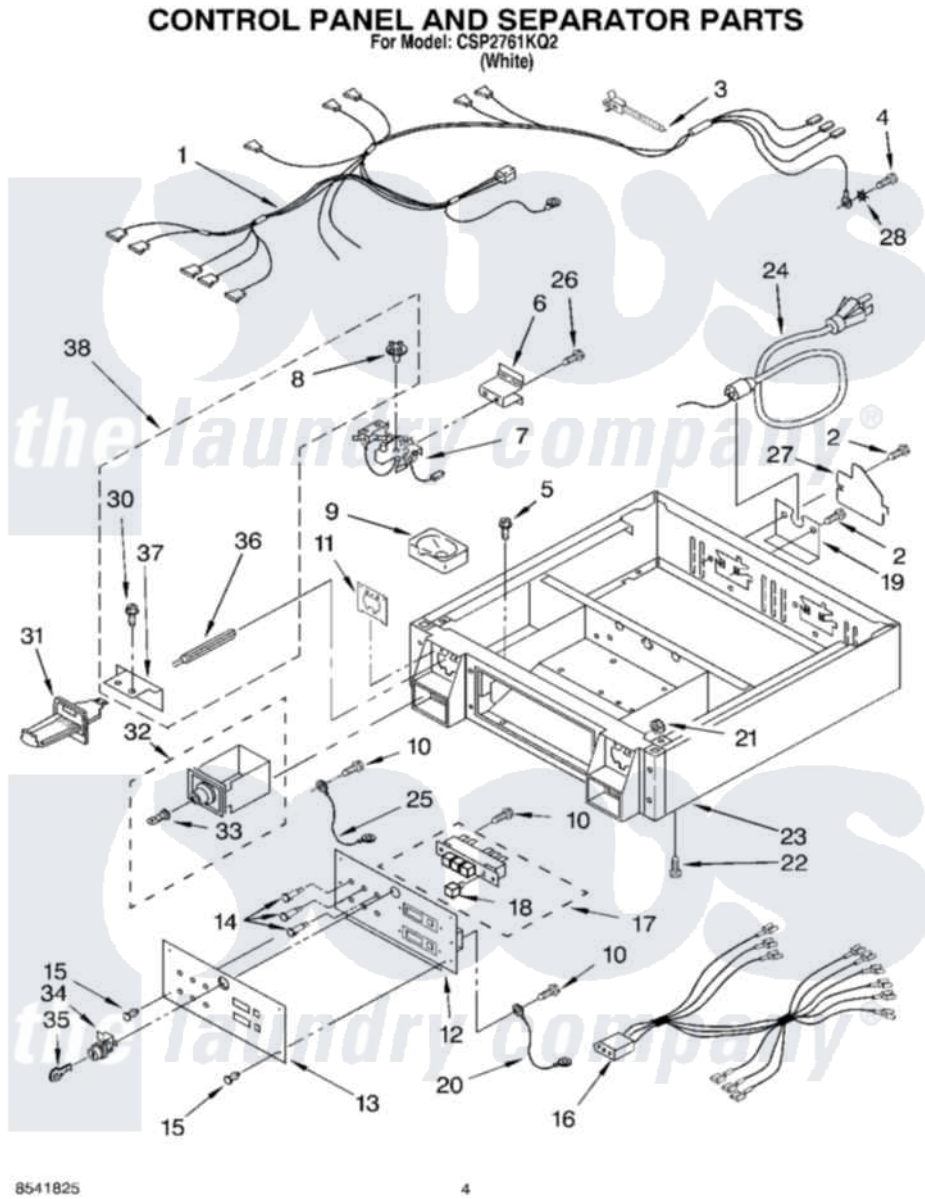

Whirlpool CSP2761KQ2 03 - CONTROL PANEL AND SEPARATOR PARTS

Whirlpool Commercial Whirlpool CSP2761KQ2 Dryer Parts Parts Diagram 03 - CONTROL PANEL AND SEPARATOR PARTS

Click on the part number to view part

Item	Original Part Number	Replaced By	Status	Part Description
1	8283295			Harness, Wire
2	3400000			Screw, 10-24 X 3/8
3	3391018			Tie Cable
4	697776	4331106		Screw, No.10-32 X 7/16
5	98139	303776		Screw
6	3390115			Bracket, Timer
7	3389668	279737		Timer
8	3387974			Timing Cam
"	339855			Timing Cam
"	343777			Timing Cam
"	339854			Timing Cam
"	339853			Timing Cam
9	385421			Funnel, Coin
10	303921	489128		Screw, 8-32 X 27/64
11	3954761	279950		Funnel
12	3979100			Panel, Control

13	8527831	8565384	Insert, Decorative
14	3979325		Lamp, Indicator
"	3979326		Lamp, Indicator
"	3979327		Lamp, Indicator
15	354239		Rivet
16	8283296		Wire Jumper
17	8316437	W10330137	Switch, Pushbutton
18	8316433		Pushbutton
19	3390189		Strain Relief
20	8539882	3401699	Jumper Wire
21	3400029		Nut, Adapter Plate
22	3400500		Bolt, 3405245 5/16-18 X 3/4
23	3978853		Collar
24	3401402		Cord, Power
25	3401699		Jumper Wire
26	3400094		Screw, 10-32 X 3/8
27	3396795		Cover, Terminal Block
28	3390443		Retainer, Terminal
30	3400086		Screw, 10-32 X 3/8
31	8316520		Slide Mechanism Inserts
"	8316264	4396666	Insert
"	8316265	4396667	Insert
32	8316525	4396671	Box
33		Not Available	
34	8316526	4396668	Lock-Cam
35	67001048	67001285	Cover, Light
36	8318517	8576635	Bolt
37	3390424		Extension, Slide
38	3390615		Screw And Cam Bag Assembly
"	B0592401	Not Available	THERMOSTAT
"	C4889201	Not Available	LINE- SUCT