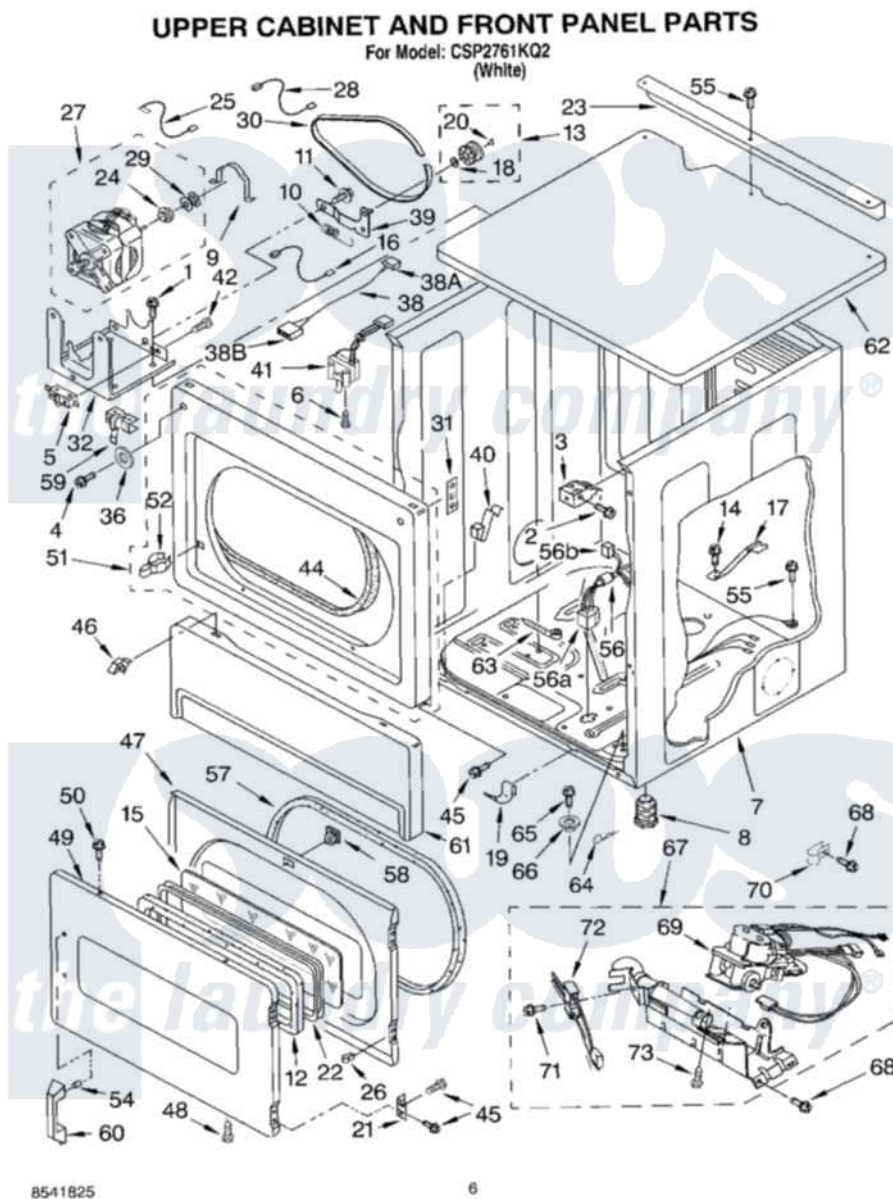

Whirlpool CSP2761KQ2 04 - UPPER CABINET AND FRONT PANEL PARTS - OPTIONAL PAR

Whirlpool [Commercial Whirlpool CSP2761KQ2 Dryer Parts](#) Parts Diagram 04 - UPPER CABINET AND FRONT PANEL PARTS - OPTIONAL PAR
Click on the part number to view part

Item	Original Part Number	Replaced By	Status	Part Description
1	3390663	681414		Screw, 10AB X 1/2
2	3391915	681615		Screw
3	3391846			Clip, Front Panel
4	3393258	3373329D		Screw
5	3394881	279782		Switch-Lid
6	697773	3395530		Screw
7	3978859	280024		Cabinet
8	689172			Foot, Dryer
9	660658			Clamp, Motor Mounting 343481 685441
10	3387374			Spring, Idler
11	3389420			Retainer-Idler 1/4-20 X 1/16
12	3392915			Gasket, Window
13	3388672	279640		Pulley-Idr
14	693995			Screw, Hex Head

68	343641	681414	Screw, 10AB X 1/2
69	3401775	279923	NAT Gas
70	3387561		Clamp-Pipe
71	3393909		Screw, 8-32 X 7/8
72	686590	279311	Ignitor
73	3387057		Screw, 10-16 X 1/2 Orifice, Burner