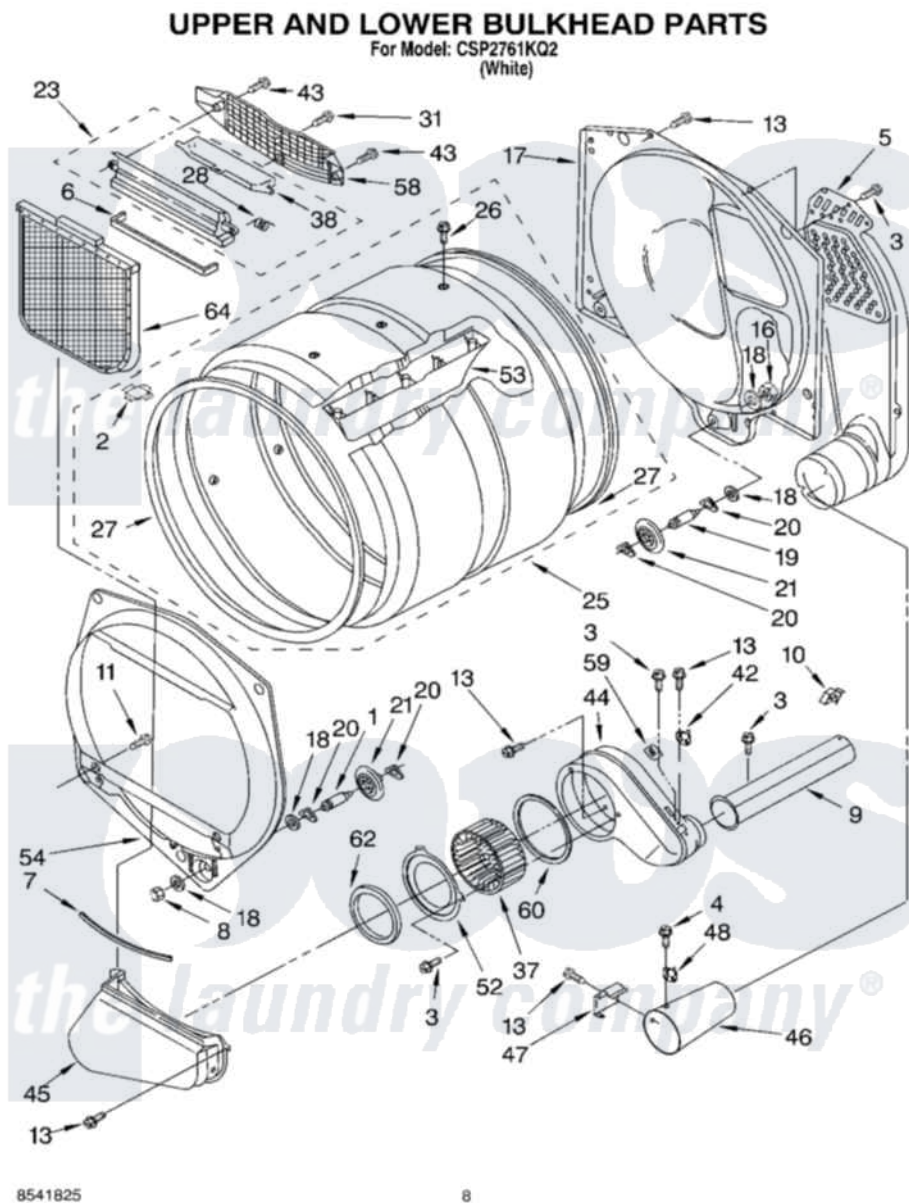

Whirlpool CSP2761KQ2 06 - OPTIONAL PARTS (NOT INCLUDED) UPPER AND LOWER BULK

Whirlpool [Commercial Whirlpool CSP2761KQ2 Dryer Parts](#) Parts Diagram 06 - OPTIONAL PARTS (NOT INCLUDED)
UPPER AND LOWER BULK
[Click on the part number to view part](#)

Item	Original Part Number	Replaced By	Status	Part Description
1	3399508	W10359271		Shaft, Drum Roller Threads
2	8066086			Plug, Drum Hole
3	3390646	W10139210		Screw, 8-18 X 5/16
4	90767			Screw, 8A X 3/8 HeX Washer Head Tapping
5	3394346			Air Duct Assembly
6	697813			Seal, Outlet Housing
7	697814	697813		Seal, Outlet Housing
8	3359452			Nut, Lock
9	8318486	279936		Kit-Exhst
10	3388229			Retainer, Toe Panel
11	3357011	308685		Side Trim)
13	3390647	488729		Screw
16	3387709			Nut, 3/8-16
17	3387809			Bulkhead, Rear