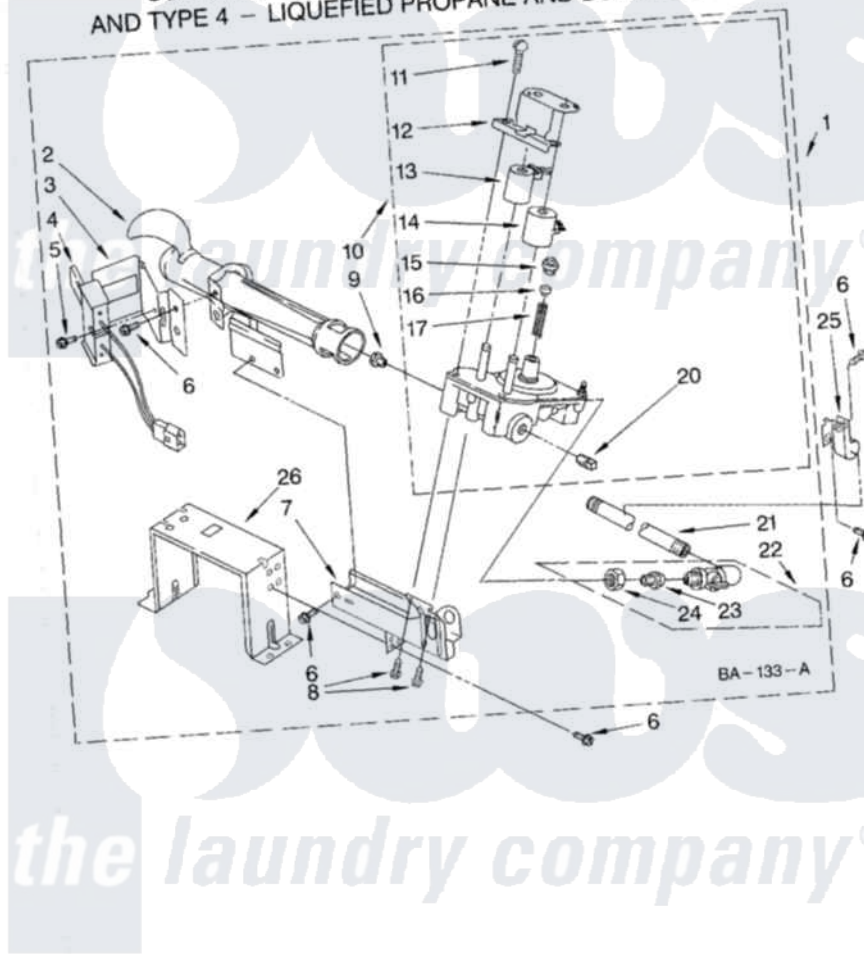

Whirlpool CSP2761KQ2 07 - 3401797 BURNER ASSEMBLY

3401797 BURNER ASSEMBLY For Model: CSP2761KQ2 (White)

USE WITH TYPE 1 – NATURAL, TYPE 2 – MIXED,
AND TYPE 4 – LIQUEFIED PROPANE AND BUTANE GASES

8541825

10

Whirlpool [Commercial Whirlpool CSP2761KQ2 Dryer Parts](#) Parts Diagram 07 - 3401797 BURNER ASSEMBLY
Click on the part number to view part

Item	Original Part Number	Replaced By	Status	Part Description
1	3401797	285904		Burner-Gas
2	688617	693140		Burner
3	694298			Bracket, Ignitor
4	686590	279311		Ignitor
5	3393909			Screw, 8-32 X 7/8
6	343641	681414		Screw, 10AB X 1/2
7	3389871		Not Available	Base, Burner
8	3387057			Screw, 10-16 X 1/2 Orifice, Burner
9	3397656			Orifice, Burner
"	15775	72017		Paint, Touch-Up
10	3401775	279923		NAT Gas
11	694421			Screw, Bracket Mounting
12	694538			Bracket, Shunt
13	694540			Coil, 60 Hz
14	694539			Coil, 60 Hz
15	694424			Leak, Limiter

16	694423		Screw, Regulator Adjustment
17	694422		Spring, Regulator
20	239822	W10295523	Plug, Pipe
21	3387224	Not Available	Pipe, Gas Supply
22	697441		Valve And Union Shut-Off
23	3393767		Pipe, Tail
24	233076		Nut, Compression
25	3387561		Clamp-Pipe
26	3389889		Bracket, Support
"	N/A	Not Available	FOLLOWING PARTS NOT ILLUSTRATED
"	694572	49572A	Conversion Kit To Type L.p.g.f