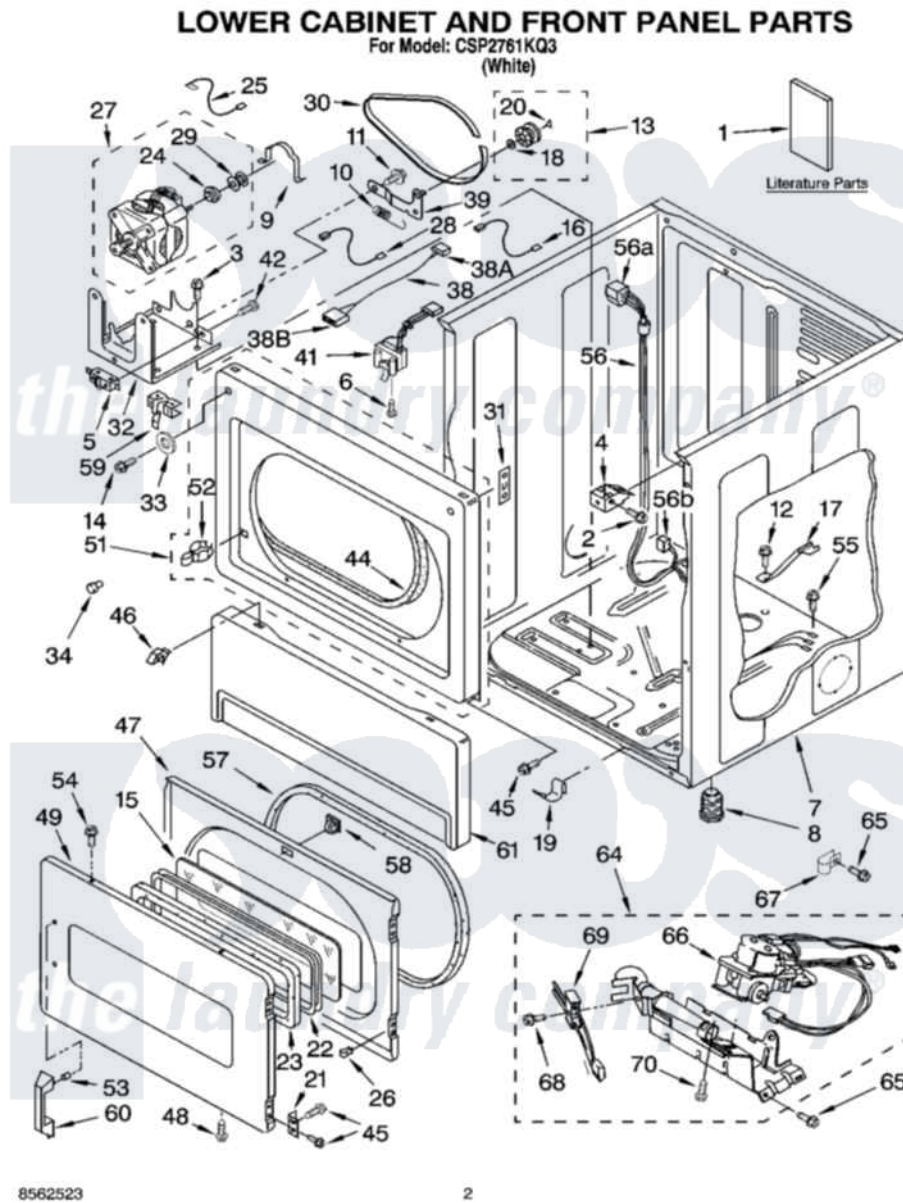

Whirlpool CSP2761KQ3 02 - LOWER CABINET AND FRONT PANEL PARTS

Whirlpool Commercial Whirlpool CSP2761KQ3 Dryer Parts Parts Diagram 02 - LOWER CABINET AND FRONT PANEL PARTS

[Click on the part number to view part](#)

Item	Original Part Number	Replaced By	Status	Part Description
NI			Not Available	
1	LIT8527813		Not Available	Literature Parts (Installation Instructions)
NI	LIT8528099			Literature Parts (Wiring Diagram (Upper))
"	LIT8528098			Literature Parts (Wiring Diagram (Lower))
"	LIT8562523			REPAIR PARTS LIST
2	3391915	681615		Screw
3	3390663	681414		Screw, 10AB X 1/2
4	3391846			Clip, Front Panel
5	3394881	279782		Switch-Lid
6	697773	3395530		Screw
7	8310656			Cabinet
8	3392100	49621		Feet-Leveling
ø	660658			Clamp, Motor Mounting