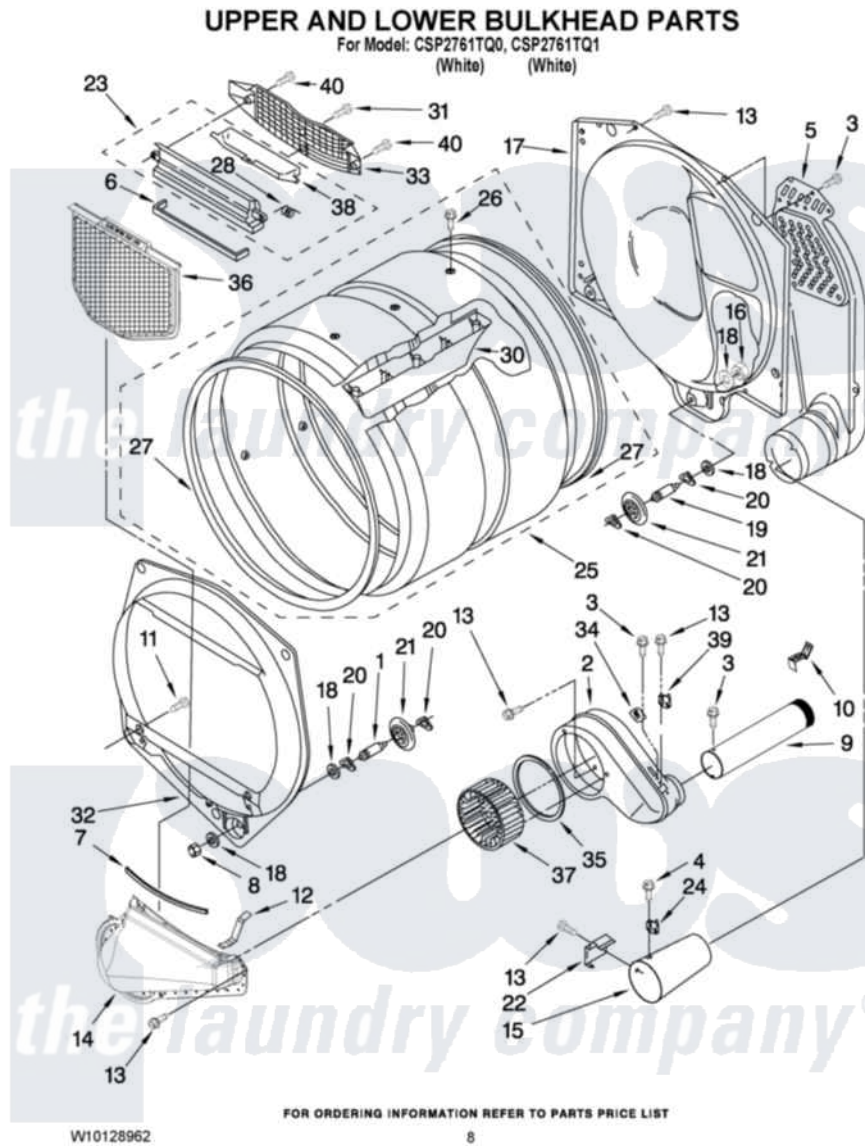

# Whirlpool CSP2761TQ0 04 - UPPER AND LOWER BULKHEAD PARTS

Whirlpool [Commercial Whirlpool CSP2761TQ0 Dryer Parts](#) Parts Diagram 04 - UPPER AND LOWER BULKHEAD PARTS

[Click on the part number to view part](#)

Item	Original Part Number	Replaced By	Status	Part Description
1	<a href="#">8575324</a>	<a href="#">W10359271</a>		Shaft, Drum Roller Threads
2	8544362	<a href="#">W10119255</a>		Housing, Blower
3	8533971	<a href="#">90767</a>		Screw, 8A X 3/8 HeX Washer Head Tapping
4	<a href="#">90767</a>			Screw, 8A X 3/8 HeX Washer Head Tapping
5	<a href="#">3394346</a>			Air Duct Assembly
6	<a href="#">697813</a>			Seal, Outlet Housing
7	697814	<a href="#">697813</a>		Seal, Outlet Housing
8	3934666	<a href="#">W10080210</a>		Nut, 3/8 X 16
9	8066224	<a href="#">279936</a>		Kit-Exhst
10	<a href="#">8572105</a>			Retainer, Toe Panel
11	3357011	<a href="#">308685</a>		Side Trim )
12	<a href="#">8066208</a>			Clip-Exhaust
13	3390647	<a href="#">488729</a>		Screw
14	8066168	<a href="#">W10128606</a>		Duct-Lint