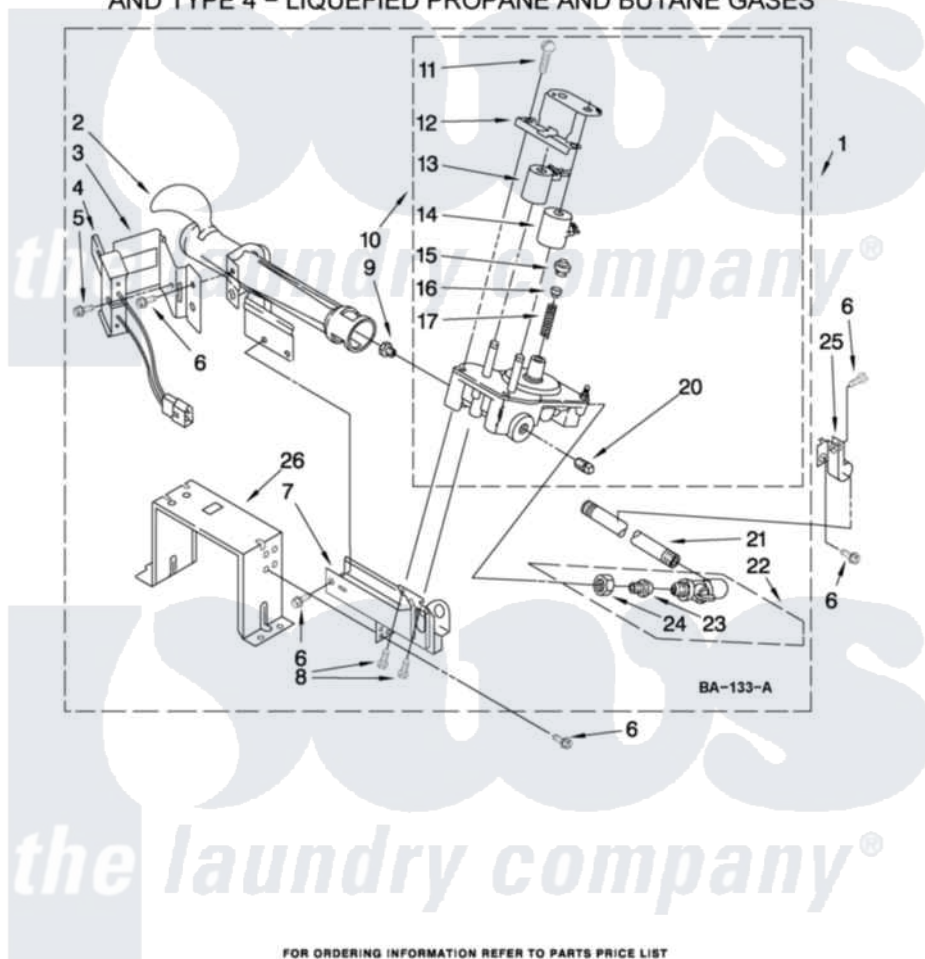

Whirlpool CSP2761TQ0 05 - 3401797 BURNER ASSEMBLY

3401797 BURNER ASSEMBLY

For Model: CSP2761TQ0, CSP2761TQ1
(White) (White)

USE WITH TYPE 1 - NATURAL, TYPE 2 - MIXED,
AND TYPE 4 - LIQUEFIED PROPANE AND BUTANE GASES

W10128962

FOR ORDERING INFORMATION REFER TO PARTS PRICE LIST

10

Whirlpool Commercial Whirlpool CSP2761TQ0 Dryer Parts Parts Diagram 05 - 3401797 BURNER ASSEMBLY
Click on the part number to view part

Item	Original Part Number	Replaced By	Status	Part Description
1	3401797	285904		Burner-Gas
2	688617	693140		Burner
3	694298			Bracket, Ignitor
4	686590	279311		Ignitor
5	3393909			Screw, 8-32 X 7/8
6	343641	681414		Screw, 10AB X 1/2
7	3389871		Not Available	Base, Burner
8	3387057			Screw, 10-16 X 1/2 Orifice, Burner
9	3397656			Orifice, Burner
"	15775	72017		Paint, Touch-Up
10	3401775	279923		NAT Gas
11	694421			Screw, Bracket Mounting
12	694538			Bracket, Shunt
13	694540			Coil, 60 Hz
14	694539			Coil, 60 Hz
15	694424			Leak, Limiter