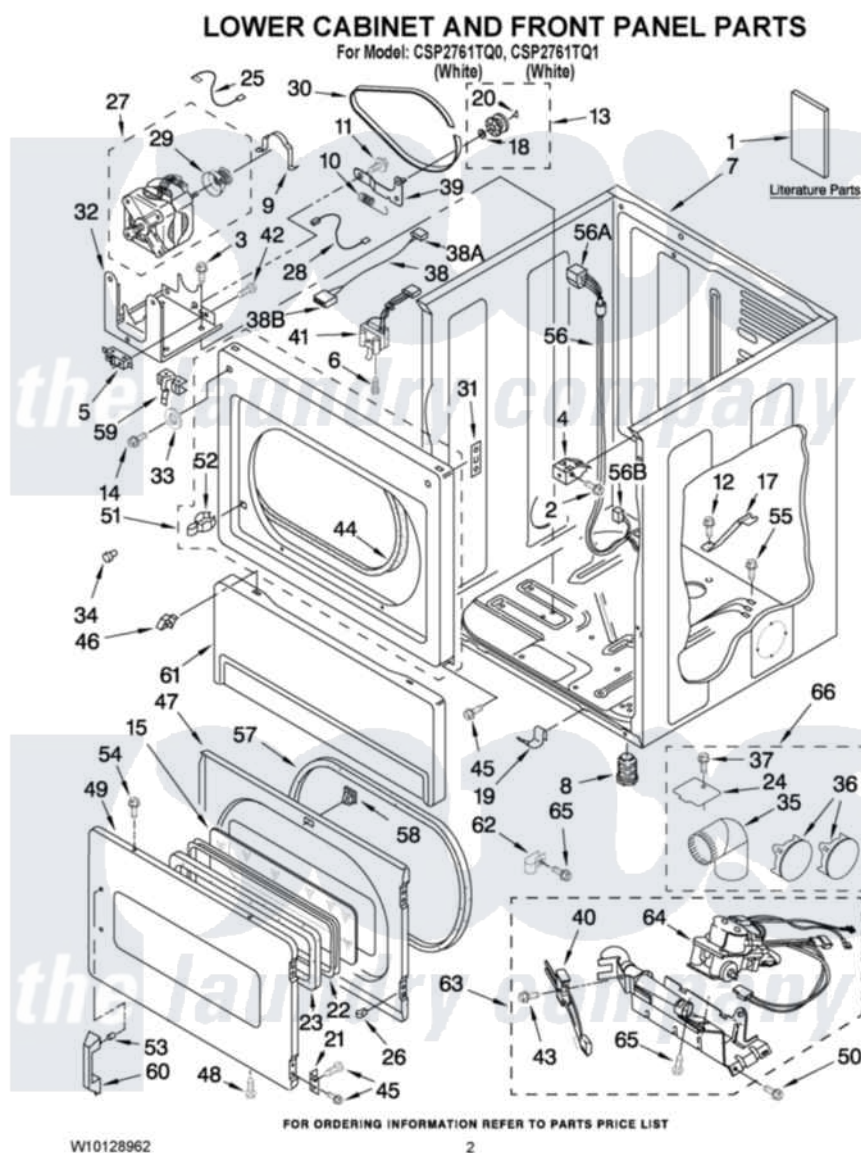

Whirlpool CSP2761TQ1 01 - LOWER CABINET AND FRONT PANEL PARTS

Whirlpool Commercial Whirlpool CSP2761TQ1 Dryer Parts Parts Diagram 01 - LOWER CABINET AND FRONT PANEL PARTS

[Click on the part number to view part](#)

Item	Original Part Number	Replaced By	Status	Part Description
1	W10135152		Not Available	Installation Instructions
"	8576825			Wiring Diagram
"	W10128962			Repair Parts List
2	3391915	681615		Screw
3	3390663	681414		Screw, 10AB X 1/2
4	3391846			Clip, Front Panel
5	3394881	279782		Switch-Lid
6	697773	3395530		Screw
7	8310656			Cabinet
8	3392100	49621		Feet-Leveling
9	660658			Clamp, Motor Mounting 343481 685441
10	3387374			Spring, Idler
11	3389420			Retainer-Idler 1/4-20 X 1/16
12	693995			Screw, Hex Head