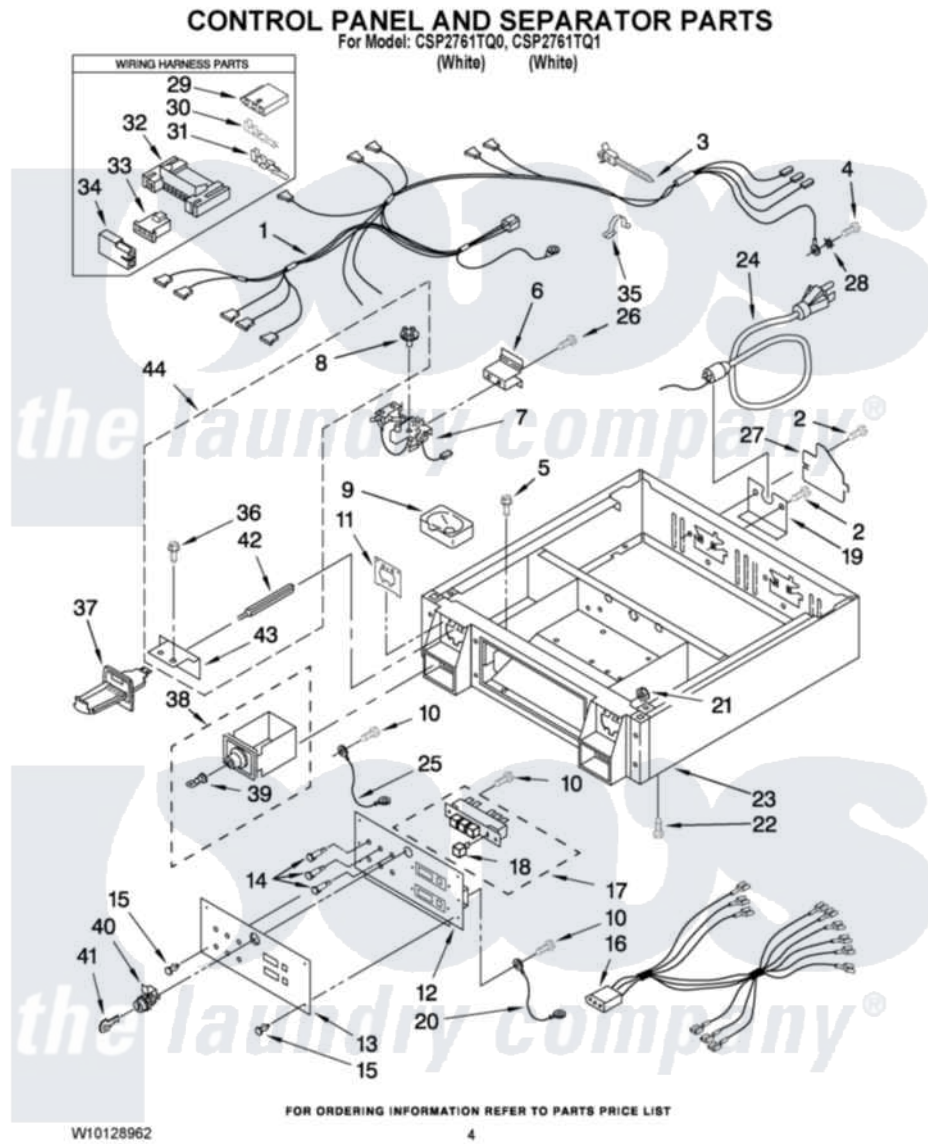

Whirlpool CSP2761TQ1 02 - CONTROL PANEL AND SEPARATOR PARTS

Whirlpool Commercial Whirlpool CSP2761TQ1 Dryer Parts Diagram 02 - CONTROL PANEL AND SEPARATOR PARTS

Click on the part number to view part

Item	Original Part Number	Replaced By	Status	Part Description
1	8283295			Harness, Wire
2	3400000			Screw, 10-24 X 3/8
3	3391018			Tie Cable
4	697776	4331106		Screw, No.10-32 X 7/16
5	98139	303776		Screw
6	3390115			Bracket, Timer
7	3389668	279737		Timer
8	3387974			Timing Cam
"	339855			Timing Cam
"	343777			Timing Cam
"	339854			Timing Cam
"	339853			Timing Cam
9	385421			Funnel, Coin
10	303921	489128		Screw, 8-32 X 27/64
11	3954761	279950		Funnel
12	3979100			Panel, Control

13	8527831	8565384	Insert, Decorative
14	3979325		Lamp, Indicator
"	3979326		Lamp, Indicator
"	3979327		Lamp, Indicator
15	354239		Rivet
16	8283296		Wire Jumper
17	8316437	W10330137	Switch, Pushbutton
18	8316433		Pushbutton
19	3390189		Strain Relief
20	8539882	3401699	Jumper Wire
21	3400029		Nut, Adapter Plate
22	3400500		Bolt, 3405245 5/16-18 X 3/4
23	3978853		Collar
24	3401402		Cord, Power
25	3401699		Jumper Wire
26	3400094		Screw, 10-32 X 3/8
27	3396795		Cover, Terminal Block
28	3390443		Retainer, Terminal
29	353424		Plug, Terminal
30	94614		Terminal
31	94613	596797	Terminal
32	3395683		Receptacle, Multi-Terminal
33	3403498		Connector, 3-Position
34	3403499		Connector, 2-Position
35	98997		Clip, Harness Following Parts Optional Are Not Supplied On This Whirlpool Model. But Are Available For Purchase.
36	96435	356418	Screw
37	8316520		Slide Mechanism Inserts
"	8316264	4396666	Insert
"	8316265	4396667	Insert
38	8316525	4396671	Box
39	BLANK	Not Available	Key (Money Box) (When Ordering, Specify Vendor and Key Number)
40	8316526	4396668	Lock-Cam
41	BLANK	Not Available	Key (Service Door) (When Ordering, Specify Vendor and Key Number)
42	8318517	8576635	Bolt
43	3390424		Extension, Slide
44	3390615		Screw And Cam Bag Assembly