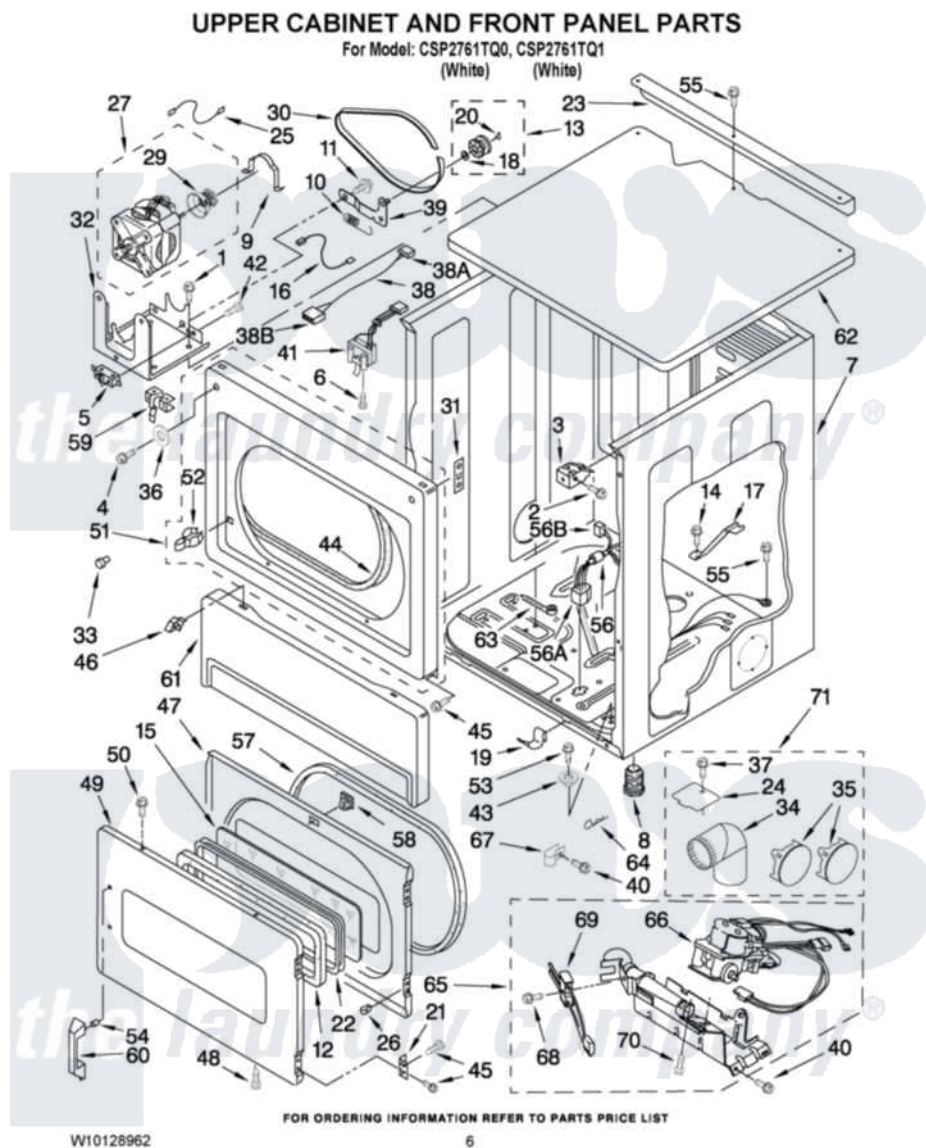

Whirlpool CSP2761TQ1 03 - UPPER CABINET AND FRONT PANEL PARTS

Whirlpool [Commercial Whirlpool CSP2761TQ1 Dryer Parts](#) Parts Diagram 03 - UPPER CABINET AND FRONT PANEL PARTS

[Click on the part number to view part](#)

Item	Original Part Number	Replaced By	Status	Part Description
1	3390663	681414		Screw, 10AB X 1/2
2	3391915	681615		Screw
3	3391846			Clip, Front Panel
4	3393258	3373329D		Screw
5	3394881	279782		Switch-Lid
6	697773	3395530		Screw
7	3978859	280024		Cabinet
8	689172			Foot, Dryer
9	660658			Clamp, Motor Mounting 343481 685441
10	3387374			Spring, Idler
11	3389420			Retainer-Idler 1/4-20 X 1/16
12	3392915			Gasket, Window
13	3388672	279640		Pulley-Idr
14	693995			Screw, Hex Head
15	3390918	3398122		Window Pack. Includes