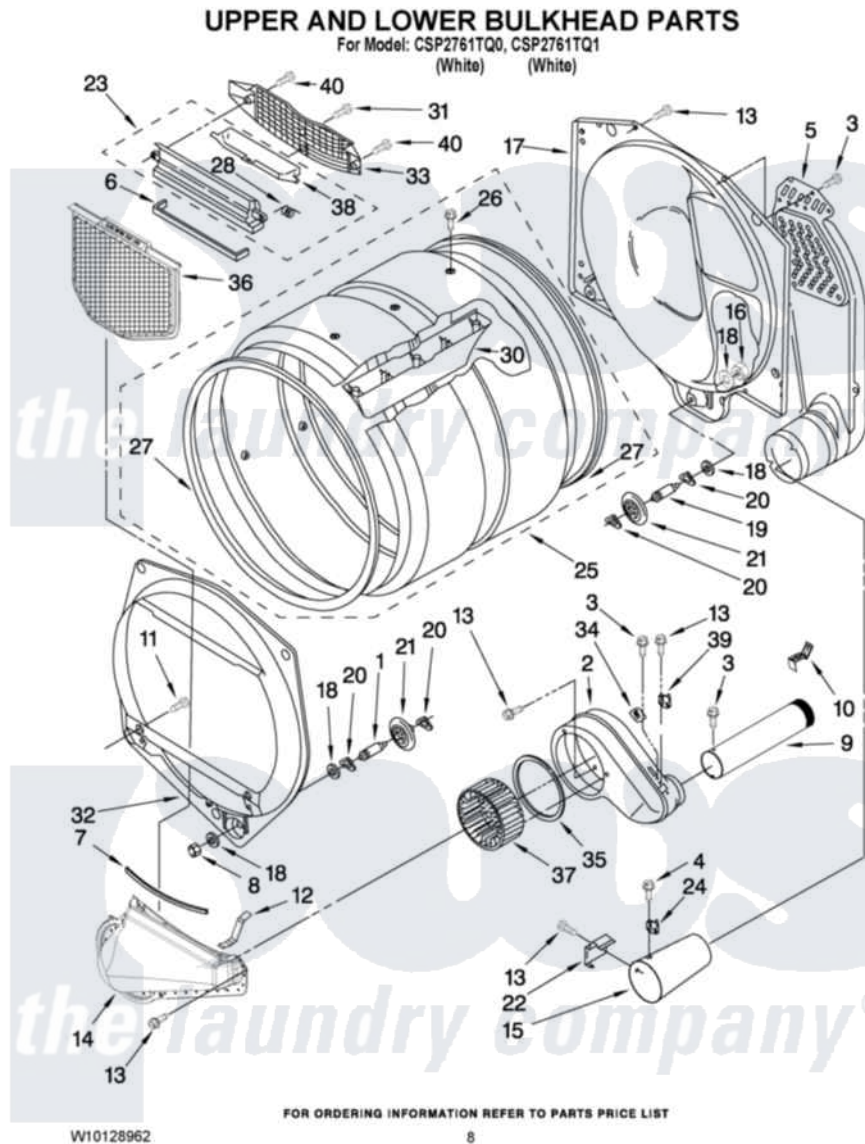

Whirlpool CSP2761TQ1 04 - UPPER AND LOWER BULKHEAD PARTS

Whirlpool [Commercial Whirlpool CSP2761TQ1 Dryer Parts](#) Parts Diagram 04 - UPPER AND LOWER BULKHEAD PARTS

[Click on the part number to view part](#)

Item	Original Part Number	Replaced By	Status	Part Description
1	8575324	W10359271		Shaft, Drum Roller Threads
2	8544362	W10119255		Housing, Blower
3	8533971	90767		Screw, 8A X 3/8 HeX Washer Head Tapping
4	90767			Screw, 8A X 3/8 HeX Washer Head Tapping
5	3394346			Air Duct Assembly
6	697813			Seal, Outlet Housing
7	697814	697813		Seal, Outlet Housing
8	3934666	W10080210		Nut, 3/8 X 16
9	8066224	279936		Kit-Exhst
10	8572105			Retainer, Toe Panel
11	3357011	308685		Side Trim)
12	8066208			Clip-Exhaust
13	3390647	488729		Screw
14	8066168	W10128606		Duct-Lint

15	8066047		Funnel, Burner
16	W10001120	W10080190	Nut, 3/8-16
17	3387809		Bulkhead, Rear
18	3387459	W10080960	Washer, Support
19	8575325	W10359272	Shaft, Roller Drum Threads
20	690997		Washer, Thrust
21	8536973	W10314173	Support
22	338906		Radiant, Sensor
23	3394985	8563755	Housing, Outlet Assembly
24	3391912		Thermostat, High-Limit 255 F
25	8318215	W10197999	Drum
26	W10219342		Screw, Baffle Mounting
27	W10166807	280114	Seal
28	3394986		Spring, Lint Screen Door
30	697693	W10113136	Baffle, Drum
31	487909	488729	Screw
32	697557		Bulkhead, Front
33	8299979		Grill, Outlet Screen Door
34	3392519		Thermal Limiter
35	697770		Seal, Cover Plate Blower Housing
36	W10049370	W10120998	Screen
37	W10168564	W10349492	Wheel, Blower
38	3394984	8563758	Door, Lint Screen
39	3387138		Thermostat, Internal-Bias
40	3387230		Screw, 10-16 X 13/16