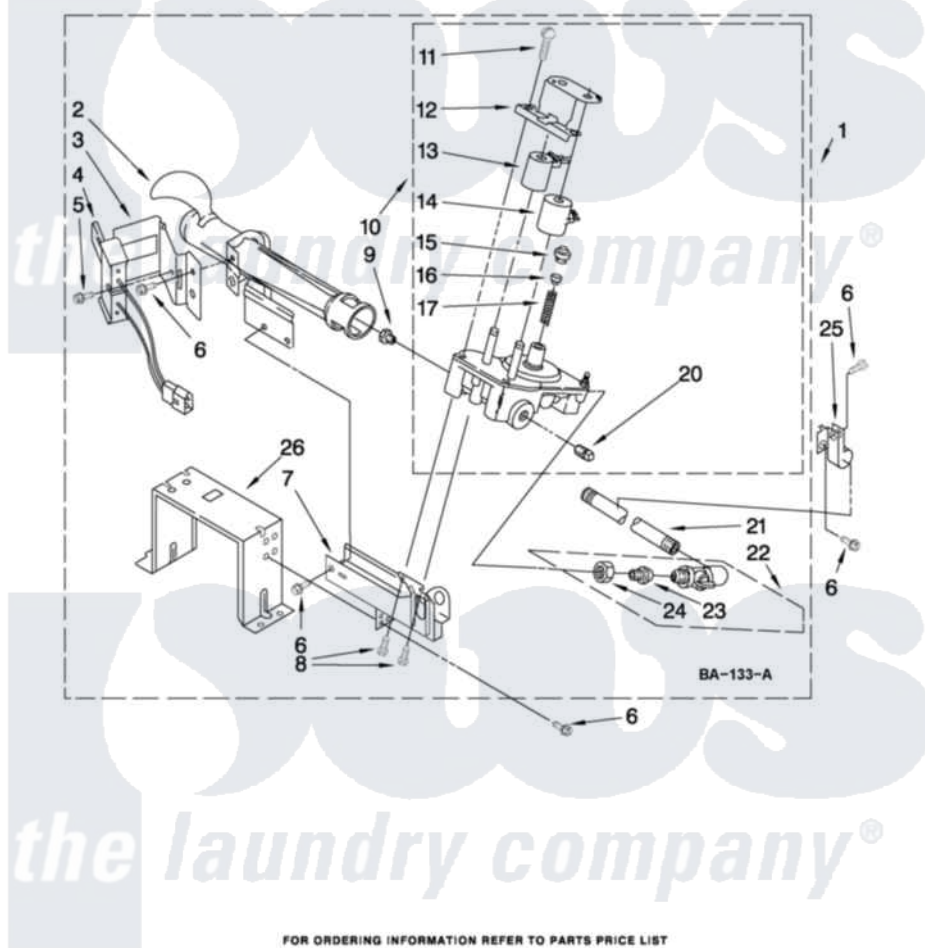

# Whirlpool CSP2761TQ1 05 - 3401797 BURNER ASSEMBLY

## 3401797 BURNER ASSEMBLY

For Model: CSP2761TQ0, CSP2761TQ1  
(White) (White)

USE WITH TYPE 1 - NATURAL, TYPE 2 - MIXED,  
AND TYPE 4 - LIQUEFIED PROPANE AND BUTANE GASES

W10128962

FOR ORDERING INFORMATION REFER TO PARTS PRICE LIST

10

Whirlpool Commercial Whirlpool CSP2761TQ1 Dryer Parts Parts Diagram 05 - 3401797 BURNER ASSEMBLY  
Click on the part number to view part

Item	Original Part Number	Replaced By	Status	Part Description
1	3401797	<a href="#">285904</a>		Burner-Gas
2	688617	<a href="#">693140</a>		Burner
3	<a href="#">694298</a>			Bracket, Ignitor
4	686590	<a href="#">279311</a>		Ignitor
5	<a href="#">3393909</a>			Screw, 8-32 X 7/8
6	343641	<a href="#">681414</a>		Screw, 10AB X 1/2
7	3389871		Not Available	Base, Burner
8	<a href="#">3387057</a>			Screw, 10-16 X 1/2 Orifice, Burner
9	<a href="#">3397656</a>			Orifice, Burner
"	<a href="#">15775</a>	<a href="#">72017</a>		Paint, Touch-Up
10	3401775	<a href="#">279923</a>		NAT Gas
11	<a href="#">694421</a>			Screw, Bracket Mounting
12	<a href="#">694538</a>			Bracket, Shunt
13	<a href="#">694540</a>			Coil, 60 Hz
14	<a href="#">694539</a>			Coil, 60 Hz
15	<a href="#">694424</a>			Leak, Limiter